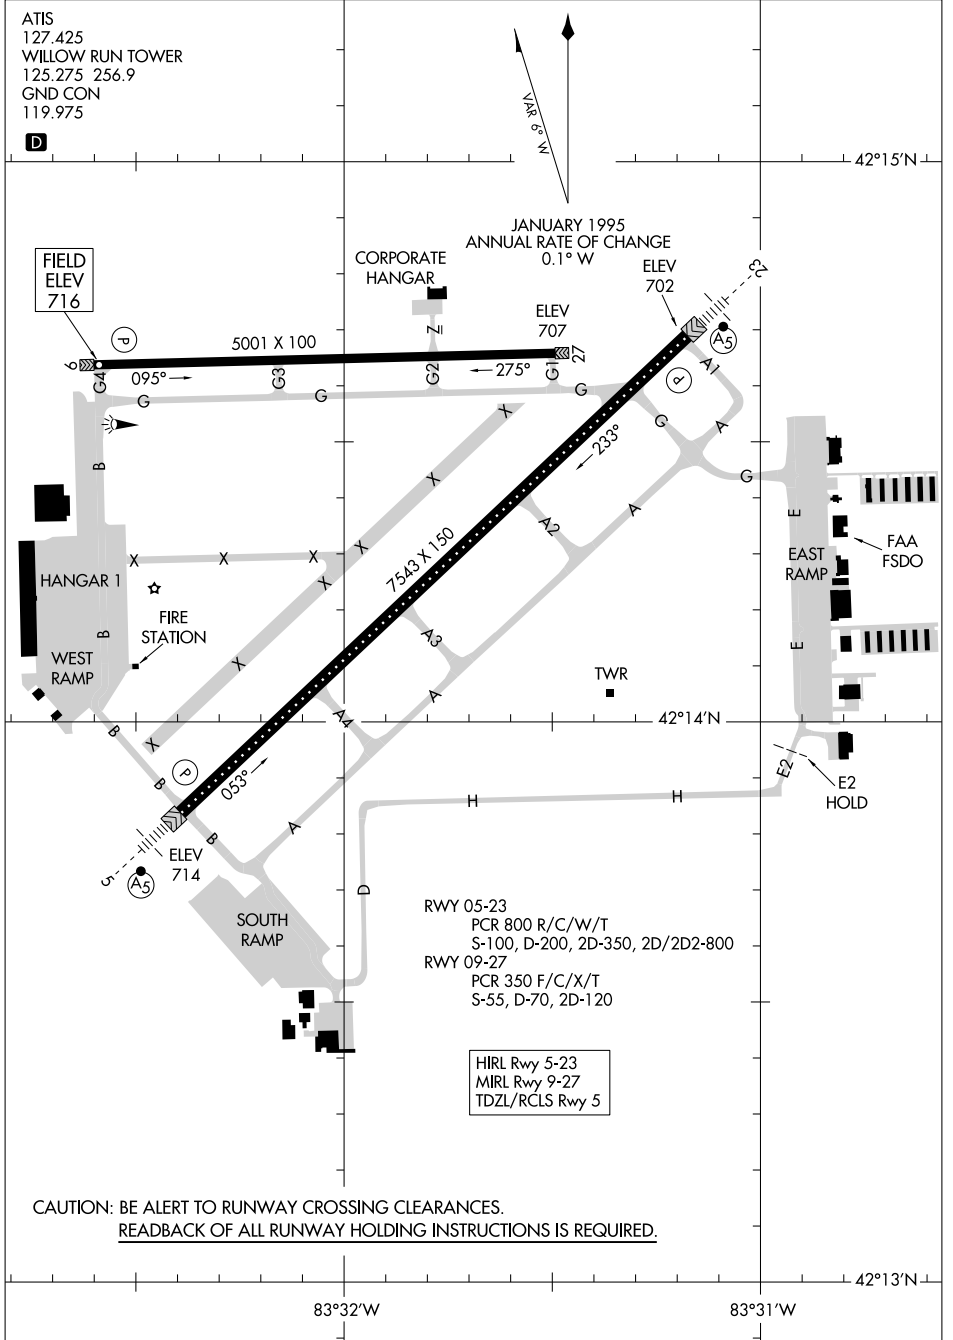

26134

AIRPORT DIAGRAM

AL-467 (FAA)

WILLOW RUN (YIP)
DETROIT, MICHIGAN

EC-1, 14 MAY 2026 to 11 JUN 2026

EC-1, 14 MAY 2026 to 11 JUN 2026

AIRPORT DIAGRAM

26134

DETROIT, MICHIGAN
WILLOW RUN (YIP)