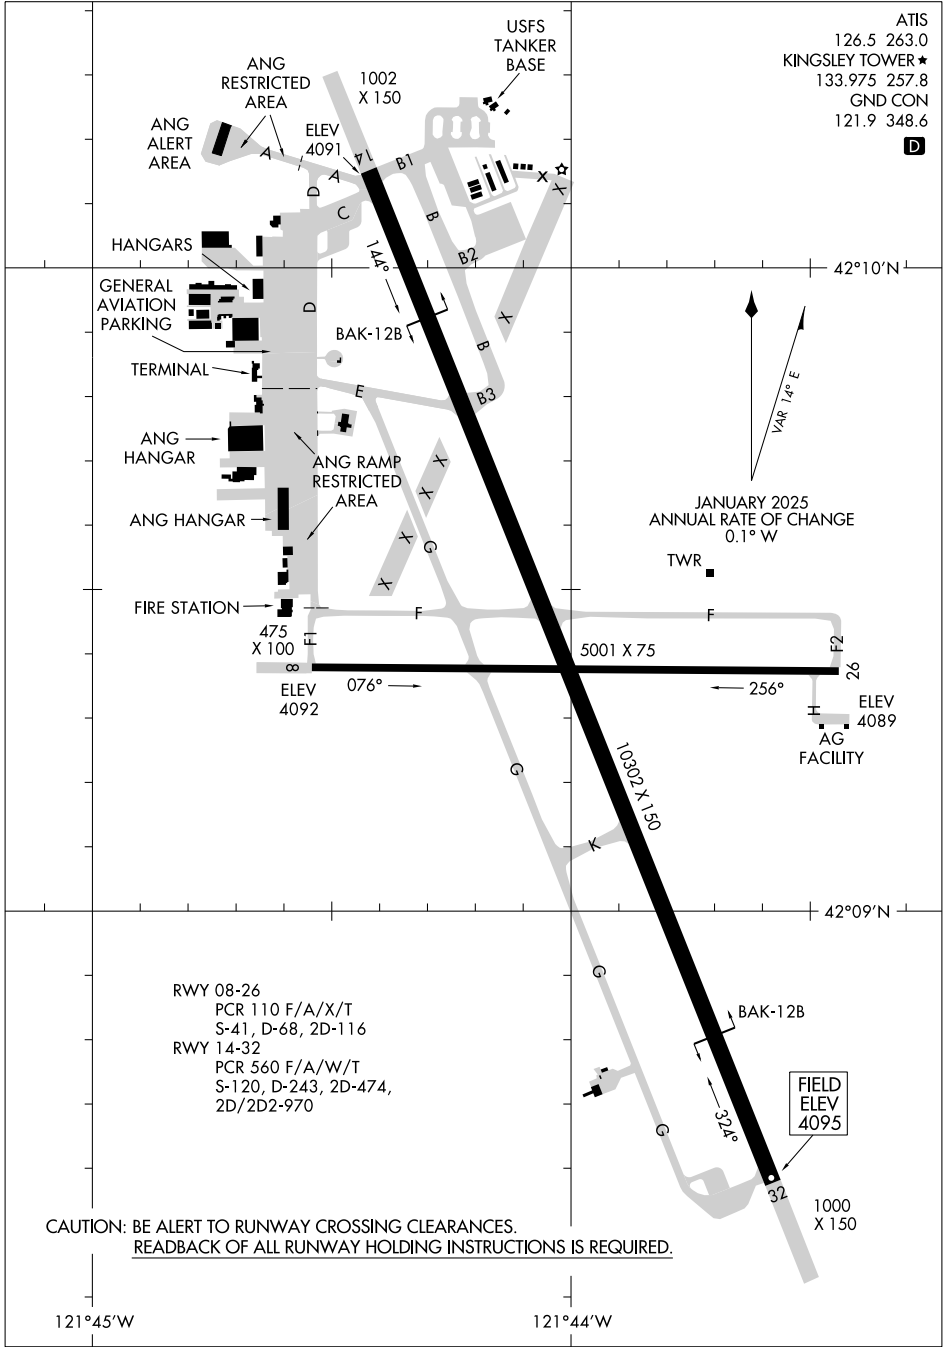

AIRPORT DIAGRAM

AL-473 (FAA)

CRATER LAKE/KLAMATH RGNL (LMT)
KLAMATH FALLS, OREGON

NW-1, 14 MAY 2026 to 11 JUN 2026

NW-1, 14 MAY 2026 to 11 JUN 2026

ATIS 126.5 263.0
 KINGSLEY TOWER ★ 133.975 257.8
 GND CON 121.9 348.6
D

CAUTION: BE ALERT TO RUNWAY CROSSING CLEARANCES.
READBACK OF ALL RUNWAY HOLDING INSTRUCTIONS IS REQUIRED.

AIRPORT DIAGRAM

KLAMATH FALLS, OREGON
CRATER LAKE/KLAMATH RGNL (LMT)