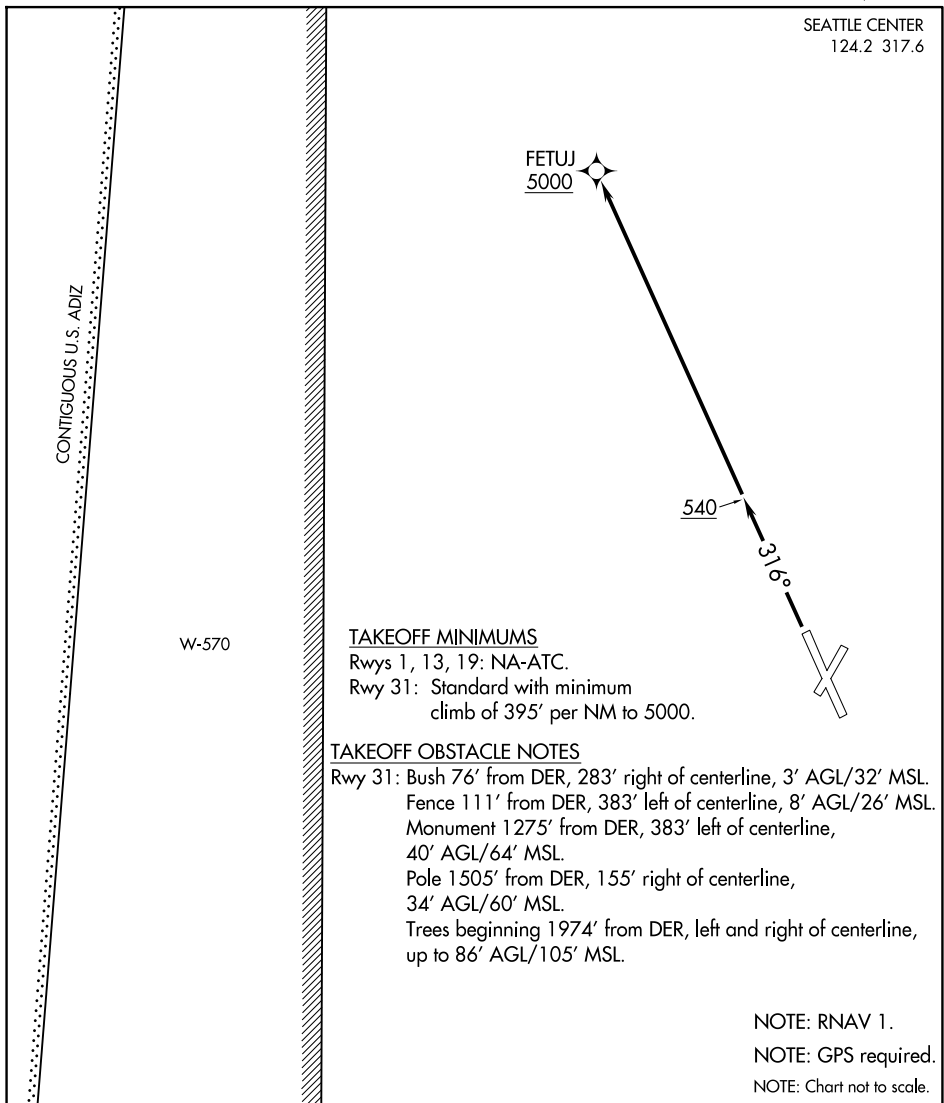

(FETUJ3.FETUJ) 22307

FETUJ THREE DEPARTURE (OBSTACLE) (RNAV)

AL-475 (FAA)

TILLAMOOK (TMK)

TILLAMOOK, OREGON

SEATTLE CENTER
124.2 317.6

NW-1, 14 MAY 2026 to 11 JUN 2026

NW-1, 14 MAY 2026 to 11 JUN 2026

DEPARTURE ROUTE DESCRIPTION

TAKEOFF RUNWAY 31: Climb heading 316° to 540, then climb to 5000, or as assigned by ATC, direct FETUJ. Cross FETUJ at or above 5000.

FETUJ THREE DEPARTURE (OBSTACLE) (RNAV)

(FETUJ3.FETUJ) 07MAR13