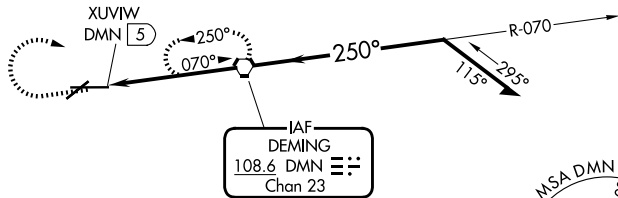

VORTAC DMN 108.6 Chan 23	APP CRS 250°	Rwy Ldg TDZE Apt Elev	N/A N/A 4314
--	------------------------	-----------------------------	---

VOR-B
DEMING MUNI (DMN)

⚠ Circling to Rwy 26 NA at night. MISSED APPROACH: Climb to 5800 then climbing right turn to 8000 direct DMN VORTAC and hold. Continue to climb-in-hold to 8000.

ASOS 118.525	ALBUQUERQUE CENTER 128.2 285.5	UNICOM 122.8 (CTAF) ①
------------------------	--	--

CATEGORY	A	B	C	D	FAF to MAP 5 NM					
CIRCLING	4820-1 506 (600-1)	4940-1 626 (700-1)	5020-2 706 (800-2)	5020-2 1/4 706 (800-2 1/4)	Knots	60	90	120	150	180
					Min:Sec	5:00	3:20	2:30	2:00	1:40