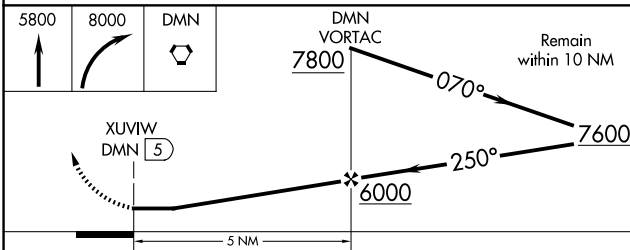

VORTAC DMN 108.6 Chan 23	APP CRS 250°	Rwy Ldg TDZE Apt Elev	N/A N/A 4314
--	------------------------	-----------------------------	---

VOR-B
DEMING MUNI (DMN)

⚠ Circling to Rwy 26 NA at night. MISSED APPROACH: Climb to 5800 then climbing right turn to 8000 direct DMN VORTAC and hold. Continue to climb-in-hold to 8000.

ASOS 118.525	ALBUQUERQUE CENTER 128.2 285.5	UNICOM 122.8 (CTAF) ①
------------------------	--	--

CATEGORY	A	B	C	D	FAF to MAP 5 NM					
CIRCLING	4820-1 506 (600-1)	4940-1 626 (700-1)	5020-2 706 (800-2)	5020-2 1/4 706 (800-2 1/4)	Knots	60	90	120	150	180
					Min:Sec	5:00	3:20	2:30	2:00	1:40