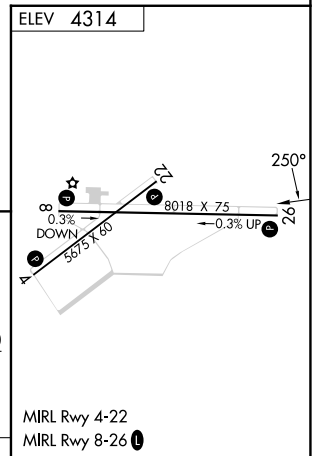

VORTAC DMN 108.6 Chan 23	APP CRS 250°	Rwy Ldg TDZE Apt Elev	N/A N/A 4314
--	------------------------	-----------------------------	---

VOR-B
DEMING MUNI (DMN)

⚠ Circling to Rwy 26 NA at night. MISSED APPROACH: Climb to 5800 then climbing right turn to 8000 direct DMN VORTAC and hold. Continue to climb-in-hold to 8000.

ASOS 118.525	ALBUQUERQUE CENTER 128.2 285.5	UNICOM 122.8 (CTAF) ①
------------------------	--	--

CATEGORY	A	B	C	D	FAF to MAP 5 NM					
CIRCLING	4820-1 506 (600-1)	4940-1 626 (700-1)	5020-2 706 (800-2)	5020-2 1/4 706 (800-2 1/4)	Knots	60	90	120	150	180
					Min:Sec	5:00	3:20	2:30	2:00	1:40