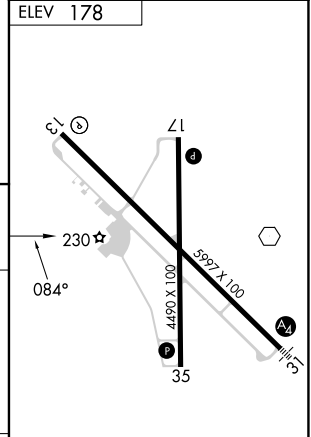

VOR ALI 114.5	APP CRS 084°	Rwy Idg TDZE Apt Elev	N/A N/A 178
-------------------------	------------------------	-----------------------------	--

VOR-A
ALICE INTL (ALI)

⚠ When local altimeter setting not received, use Nueces County altimeter setting and increase all MDAs 60 feet.

MISSED APPROACH: Climb to 1500 then climbing left turn to 2000 direct ALI VOR and hold.

ASOS 119,225	KINGSVILLE APP CON ★ 119,9 290,45	UNICOM 123.0 (CTAF) ①
------------------------	---	---------------------------------

CATEGORY	A	B	C	D
CIRCLING	1060-1¼	882 (900-1¼)	1060-2¾ 882 (900-2¾)	1060-3 882 (900-3)

REIL Rwy 13 ①
MIRL Rwys 13-31 and 17-35 ①

SC-3, 14 MAY 2026 to 11 JUN 2026

SC-3, 14 MAY 2026 to 11 JUN 2026