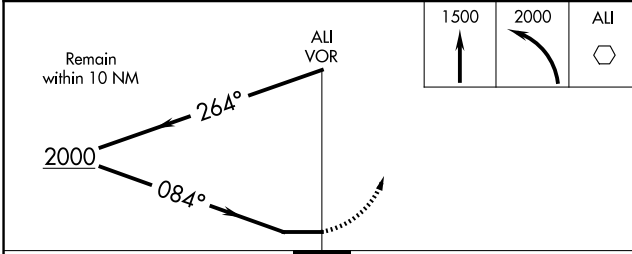

MISSED APPROACH: Climb to 1500 then climbing left turn to 2000 direct ALI VOR and hold.

ASOS 119,225	KINGSVILLE APP CON ★ 119,9 290,45	UNICOM 123.0 (CTAF) ①
------------------------	---	---------------------------------