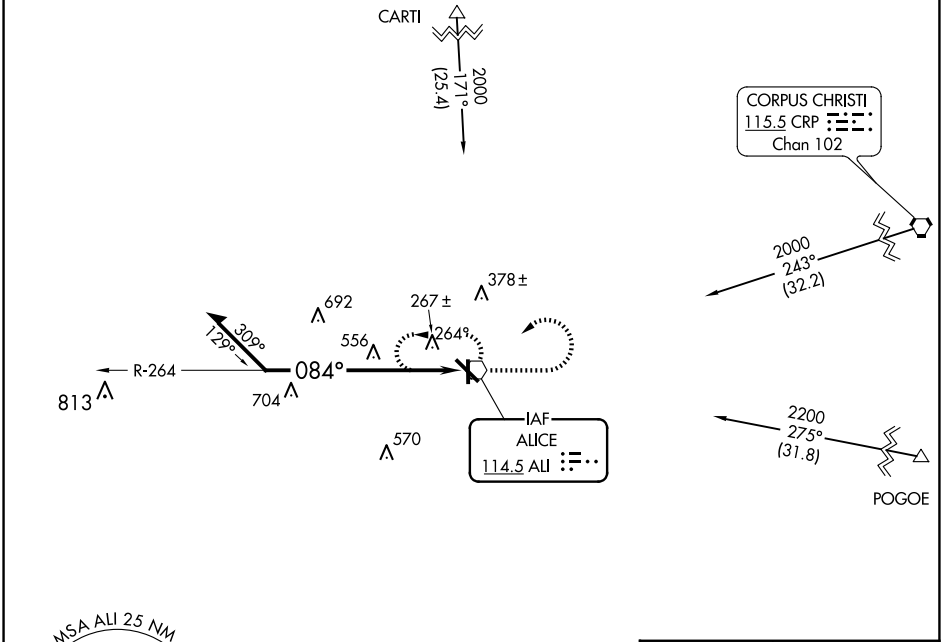

VOR ALI 114.5	APP CRS 084°	Rwy Idg TDZE Apt Elev	N/A N/A 178
-------------------------	------------------------	-----------------------------	--

VOR-A
ALICE INTL (ALI)

⚠ When local altimeter setting not received, use Nueces County altimeter setting and increase all MDAs 60 feet.

MISSED APPROACH: Climb to 1500 then climbing left turn to 2000 direct ALI VOR and hold.

ASOS 119,225	KINGSVILLE APP CON ★ 119,9 290,45	UNICOM 123.0 (CTAF) ①
------------------------	---	---------------------------------

CATEGORY	A	B	C	D
CIRCLING	1060-1¼	882 (900-1¼)	1060-2¾ 882 (900-2¾)	1060-3 882 (900-3)

REIL Rwy 13 ①
MIRL Rwys 13-31 and 17-35 ①

SC-3, 14 MAY 2026 to 11 JUN 2026

SC-3, 14 MAY 2026 to 11 JUN 2026