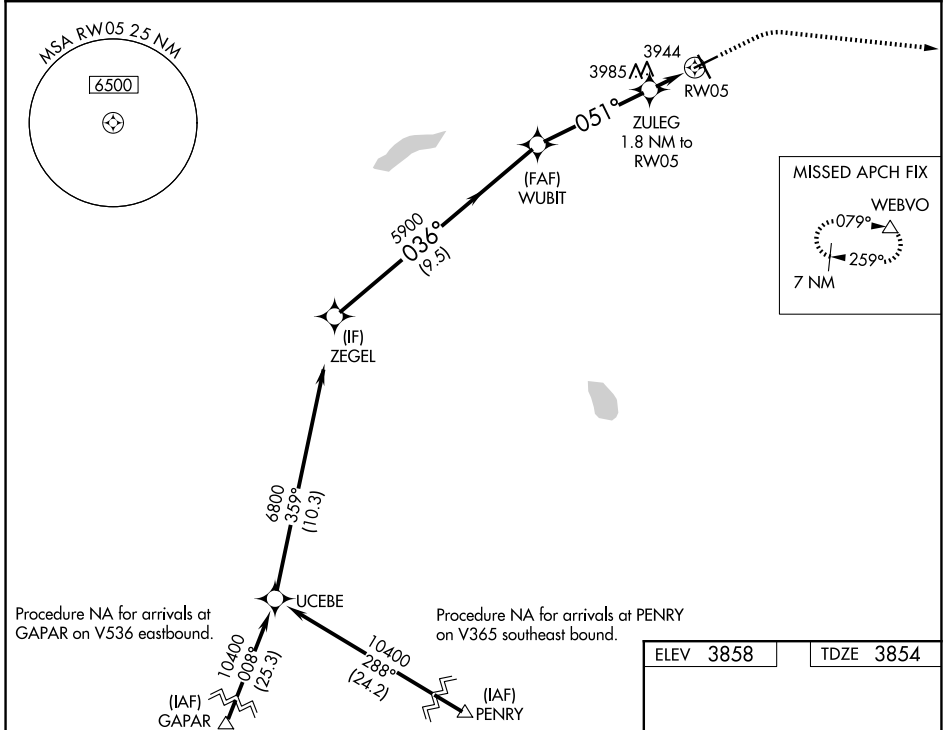

WAAS CH 86737 W05A	APP CRS 051°	Rwy Ldg TDZE Apt Elev	5300 3854 3858
--	------------------------	-----------------------------	---

RNAV (GPS) RWY 5

CUT BANK INTL (CTB)

⚠ For uncompensated Baro-VNAV systems, LNAV/VNAV NA below -25°C (-13°F) or above 51°C (124°F).
❄ -28°C
 DME/DME RNP-0.3 NA.

MISSED APPROACH: Climb to 4500 then climbing right turn to 11000 direct WEBVO and hold.

ASOS 119.025	SALT LAKE CITY CENTER 133.4 285.4	UNICOM 123.0 (CTAF) 0
------------------------	---	---------------------------------

CATEGORY	A	B	C	D
LPV DA		4054-1	200 (200-1)	
LNAV/VNAV DA		4104-1	250 (300-1)	
LNAV MDA		4200-1	346 (400-1)	
CIRCLING	4280-1 422 (500-1)	4320-1 462 (500-1)	4400-1½ 542 (600-1½)	4620-2½ 762 (800-2½)

NW-1, 14 MAY 2026 to 11 JUN 2026

NW-1, 14 MAY 2026 to 11 JUN 2026