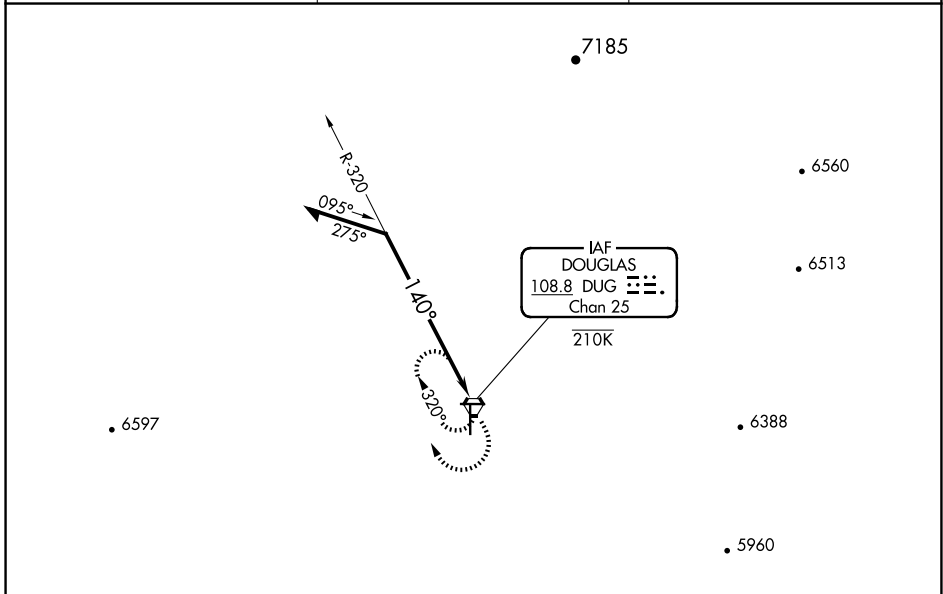

VORTAC DUG 108.8 Chan 25	APP CRS 140°	Rwy Ldg TDZE Apt Elev	6430 4125 4150
---------------------------------------	------------------------	-----------------------------	---

VOR RWY 17
BISBEE DOUGLAS INTL (DUG)

⚠ MISSED APPROACH: Climbing right turn to 8000 in DUG VORTAC holding pattern.

ASOS 119.275	ALBUQUERQUE CENTER 134.45 327.15	UNICOM 123.0 (CTAF)
------------------------	--	-------------------------------

CATEGORY	A	B	C	D
S-17	4900-1 775 (800-1)	4900-1¼ 775 (800-1¼)	NA	
CIRCLING	4900-1 750 (800-1)	4900-1¼ 750 (800-1¼)	4900-2½ 750 (800-2½)	5160-3 1010 (1100-3)

SW-4, 14 MAY 2026 to 11 JUN 2026

SW-4, 14 MAY 2026 to 11 JUN 2026