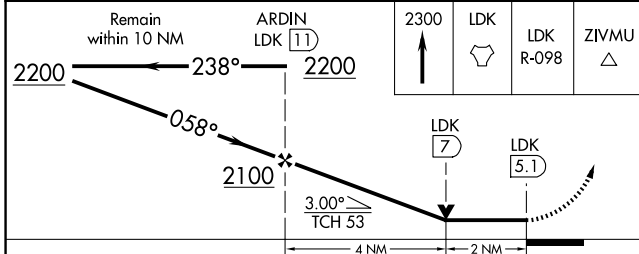

TACAN LDK Chan 125 (117.8)	APP CRS 058°	Rwy Ldg 6498 TDZE 160 Apt Elev 170
---	---------------------	---

TACAN RWY 4

TUSCALOOSA NTL (TCL)

⚠ Circling Rwy 12, 30 NA at night. Inop table does not apply.

MALSR 

MISSED APPROACH: Climb to 2300 direct LDK TACAN and LDK TACAN R-098 to ZIVMU/LDK 7 DME and hold.

ASOS 132.825	BIRMINGHAM APP CON 120.15 269.25	TUSCALOOSA TOWER ★ 126.3 (CTAF) 0 256.7	GND CON 121.8 257.95	UNICOM 122.95
---------------------	---	--	-----------------------------	----------------------