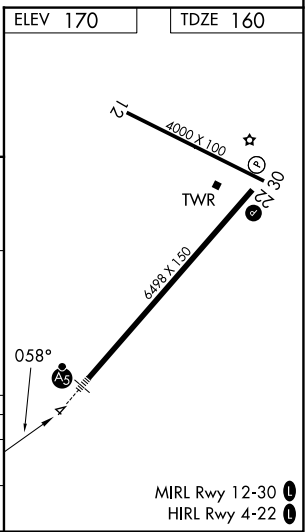

TACAN LDK Chan 125 (117.8)	APP CRS 058°	Rwy Ldg 6498 TDZE 160 Apt Elev 170
---	---------------------	---

TACAN RWY 4

TUSCALOOSA NTL (TCL)

⚠ Circling Rwy 12, 30 NA at night. Inop table does not apply.

MALSR 

MISSED APPROACH: Climb to 2300 direct LDK TACAN and LDK TACAN R-098 to ZIVMU/LDK 7 DME and hold.

ASOS 132.825	BIRMINGHAM APP CON 120.15 269.25	TUSCALOOSA TOWER ★ 126.3 (CTAF) 0 256.7	GND CON 121.8 257.95	UNICOM 122.95
---------------------	---	--	-----------------------------	----------------------

CATEGORY	A	B	C	D
S-4	840-1	680 (700-1)	840-1 $\frac{7}{8}$	680 (700-1 $\frac{7}{8}$)
CIRCLING	840-1	670 (700-1)	960-2 $\frac{1}{4}$ 790 (800-2 $\frac{1}{4}$)	960-2 $\frac{1}{2}$ 790 (800-2 $\frac{1}{2}$)