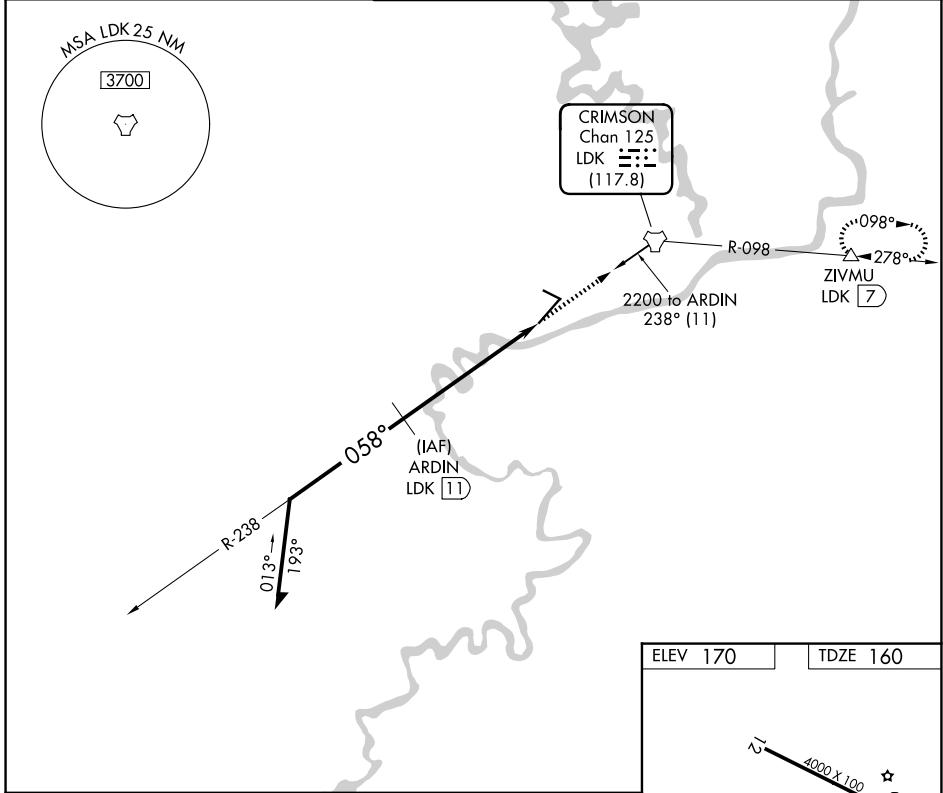

TACAN LDK Chan 125 (117.8)	APP CRS 058°	Rwy Ldg 6498 TDZE 160 Apt Elev 170
---	---------------------	---

TACAN RWY 4

TUSCALOOSA NTL (TCL)

⚠ Circling Rwy 12, 30 NA at night. Inop table does not apply.

MALSR 

MISSED APPROACH: Climb to 2300 direct LDK TACAN and LDK TACAN R-098 to ZIVMU/LDK 7 DME and hold.

ASOS 132.825	BIRMINGHAM APP CON 120.15 269.25	TUSCALOOSA TOWER ★ 126.3 (CTAF) 0 256.7	GND CON 121.8 257.95	UNICOM 122.95
---------------------	---	--	-----------------------------	----------------------

CATEGORY	A	B	C	D
S-4	840-1	680 (700-1)	840-1 $\frac{7}{8}$	680 (700-1 $\frac{7}{8}$)
CIRCLING	840-1	670 (700-1)	960-2 $\frac{1}{4}$ 790 (800-2 $\frac{1}{4}$)	960-2 $\frac{1}{2}$ 790 (800-2 $\frac{1}{2}$)

SE-4, 14 MAY 2026 to 11 JUN 2026

SE-4, 14 MAY 2026 to 11 JUN 2026