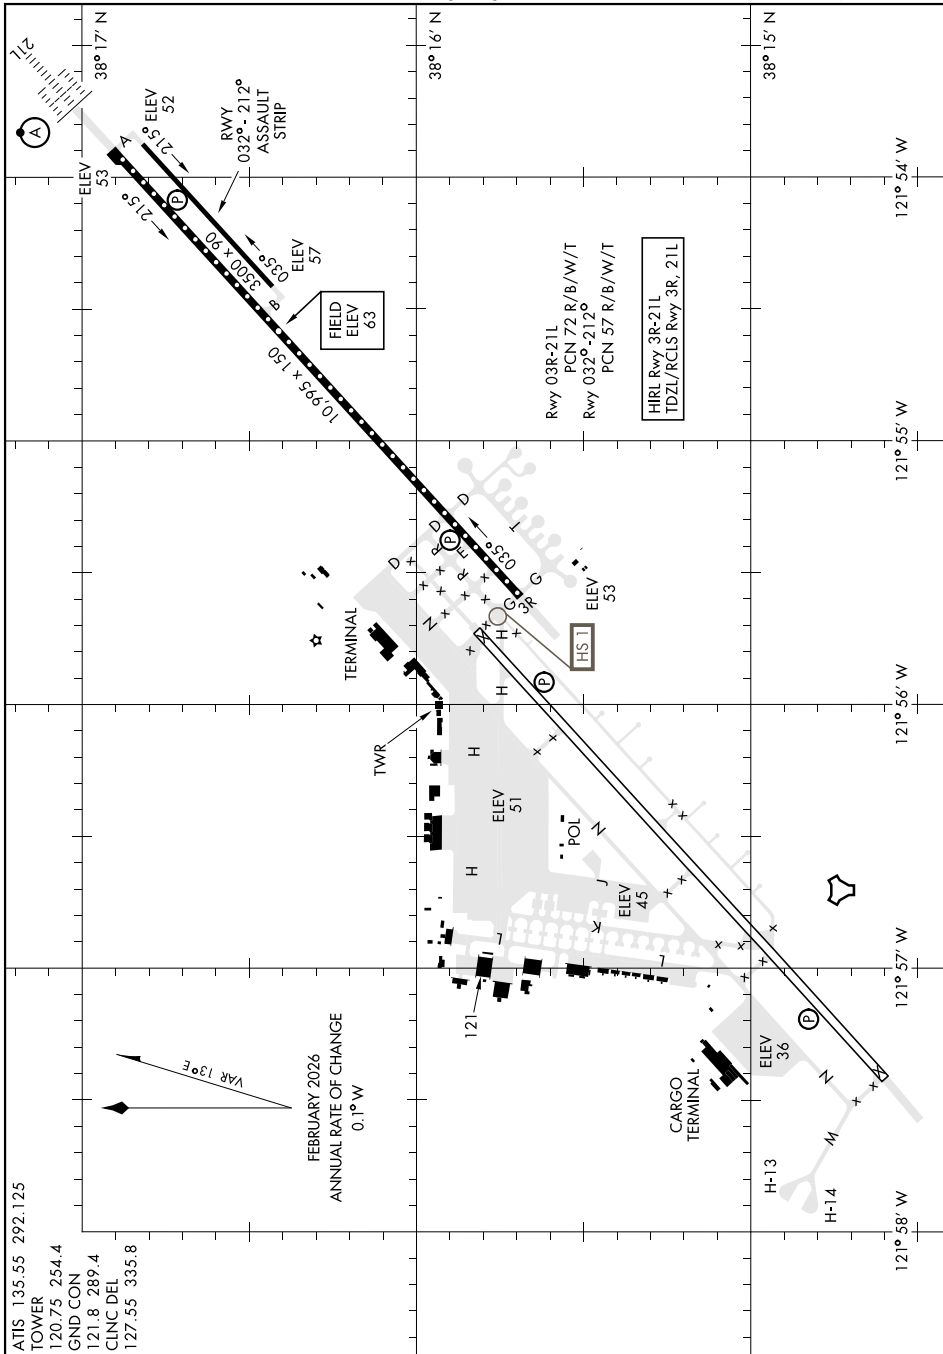

# AIRPORT DIAGRAM

[USAF]

TRAVIS AFB (KSUU)

FAIRFIELD, CALIFORNIA

SW-2, 14 MAY 2026 to 11 JUN 2026

SW-2, 14 MAY 2026 to 11 JUN 2026

ATIS 135.55 292.125  
 TOWER 120.75 254.4  
 GND CON 121.8 289.4  
 CLNC DEL 127.55 335.8

# AIRPORT DIAGRAM

FAIRFIELD, CALIFORNIA

TRAVIS AFB (KSUU)