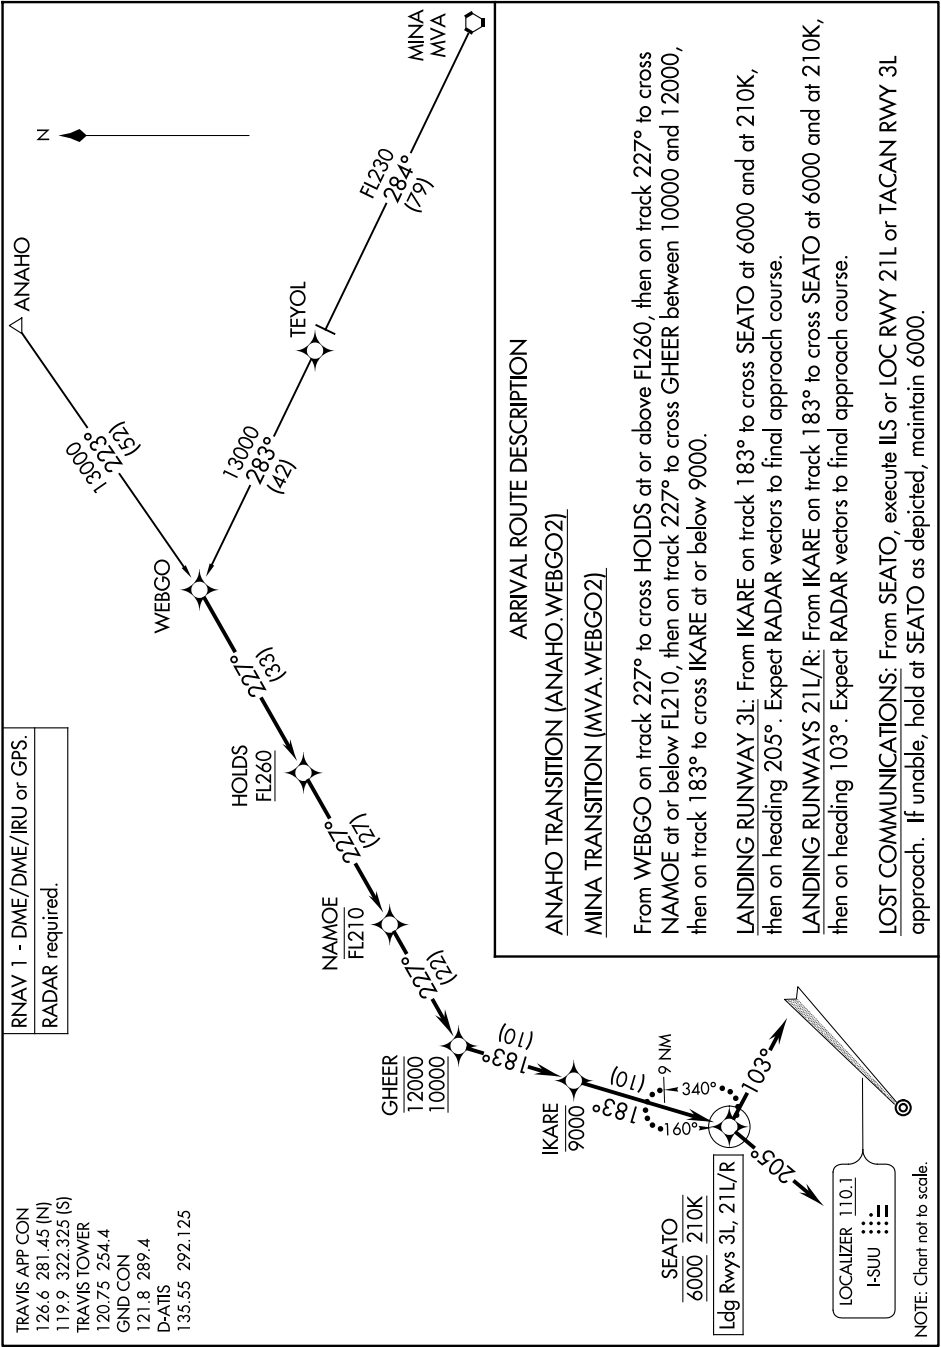

WEBGO TWO ARRIVAL (RNAV)

AL-488 (FAA)

TRAVIS AFB (KSUU)
FAIRFIELD, CALIFORNIA

SW-2, 14 MAY 2026 to 11 JUN 2026

RNAV 1 - DME/DME/IRU or GPS.
RADAR required.

TRAVIS APP CON
126.6 281.45 (N)
119.9 322.325 (S)
TRAVIS TOWER
120.75 254.4
GND CON
121.8 289.4
D-ATIS
135.55 292.125

WEBGO TWO ARRIVAL (RNAV)

FAIRFIELD, CALIFORNIA
TRAVIS AFB (KSUU)

SW-2, 14 MAY 2026 to 11 JUN 2026

NOTE: Chart not to scale.