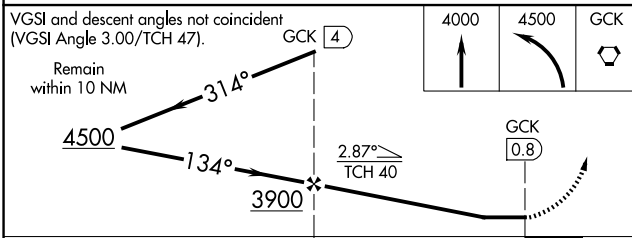

VORTAC GCK 113.3 Chan 80	APP CRS 134°	Rwy Ldg TDZE Apt Elev 5700 2891 2891
--	------------------------	--

VOR/DME RWY 12

GARDEN CITY RGNL (GCK)

MISSED APPROACH: Climb to 4000 then climbing left turn to 4500 direct GCK VORTAC and hold.

ASOS 121.325	KANSAS CITY CENTER 125.2 285.425	GARDEN CITY TOWER * 118.15 (CTAF) 0 254.4	GND CON 119.0 254.4	UNICOM 122.95
------------------------	--	---	-------------------------------	-------------------------

NC-2, 14 MAY 2026 to 11 JUN 2026

NC-2, 14 MAY 2026 to 11 JUN 2026

CATEGORY	A	B	C	D
S-12		3280-1 389 (400-1)		3280-1¼ 389 (400-1¼)
CIRCLING	3320-1 429 (500-1)	3360-1 469 (500-1)	3480-1½ 589 (600-1½)	3480-2 589 (600-2)