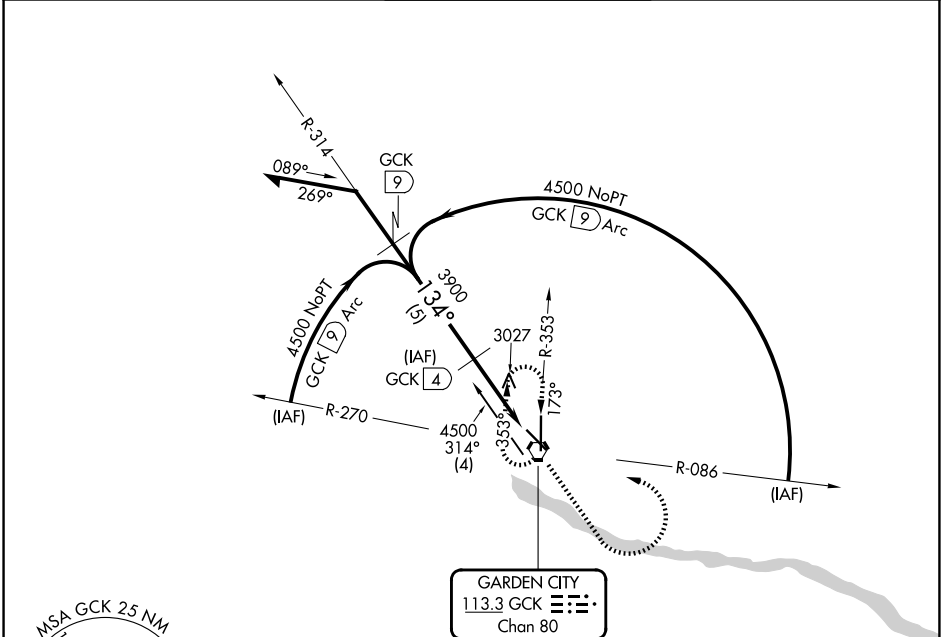

VORTAC GCK 113.3 Chan 80	APP CRS 134°	Rwy Ldg TDZE Apt Elev 5700 2891 2891
--	------------------------	--

VOR/DME RWY 12

GARDEN CITY RGNL (GCK)

MISSED APPROACH: Climb to 4000 then climbing left turn to 4500 direct GCK VORTAC and hold.

ASOS 121.325	KANSAS CITY CENTER 125.2 285.425	GARDEN CITY TOWER * 118.15 (CTAF) 0 254.4	GND CON 119.0 254.4	UNICOM 122.95
------------------------	--	---	-------------------------------	-------------------------

NC-2, 14 MAY 2026 to 11 JUN 2026

NC-2, 14 MAY 2026 to 11 JUN 2026

CATEGORY	A	B	C	D
S-12		3280-1 389 (400-1)		3280-1¼ 389 (400-1¼)
CIRCLING	3320-1 429 (500-1)	3360-1 469 (500-1)	3480-1½ 589 (600-1½)	3480-2 589 (600-2)