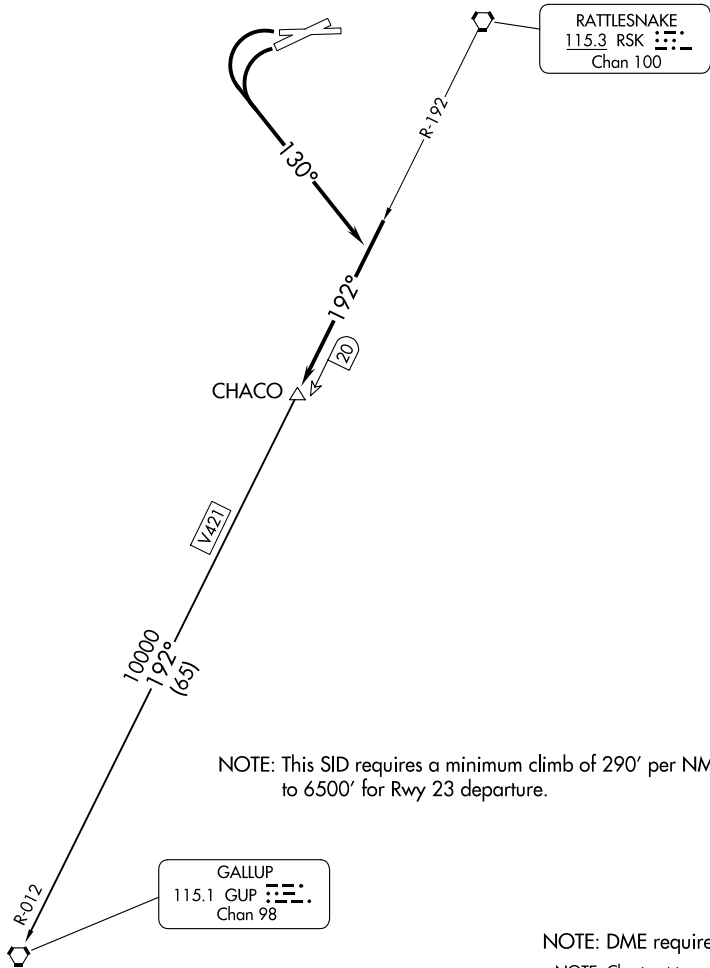

(CHACO1.CHACO) 23334

# CHACO ONE DEPARTURE

AL-493 (FAA)

FOUR CORNERS RGNL (F'MN)  
FARMINGTON, NEW MEXICO

ATIS  
127.15  
GND CON  
121.7  
FARMINGTON TOWER  
118.9 (CTAF) 257.8  
DENVER CENTER  
118.575 348.7  
UNICOM  
122.95

## DEPARTURE ROUTE DESCRIPTION

Aircraft departing Runways 23 or 25 turn left heading 130° to intercept RSK R-192 to CHACO. Thence via (assigned route).

GALLUP TRANSITION (CHACO1.GUP): From over CHACO via RSK R-192 and GUP R-012 to GUP VORTAC.

# CHACO ONE DEPARTURE

(CHACO1.CHACO) 05DEC96

FARMINGTON, NEW MEXICO  
FOUR CORNERS RGNL (F'MN)