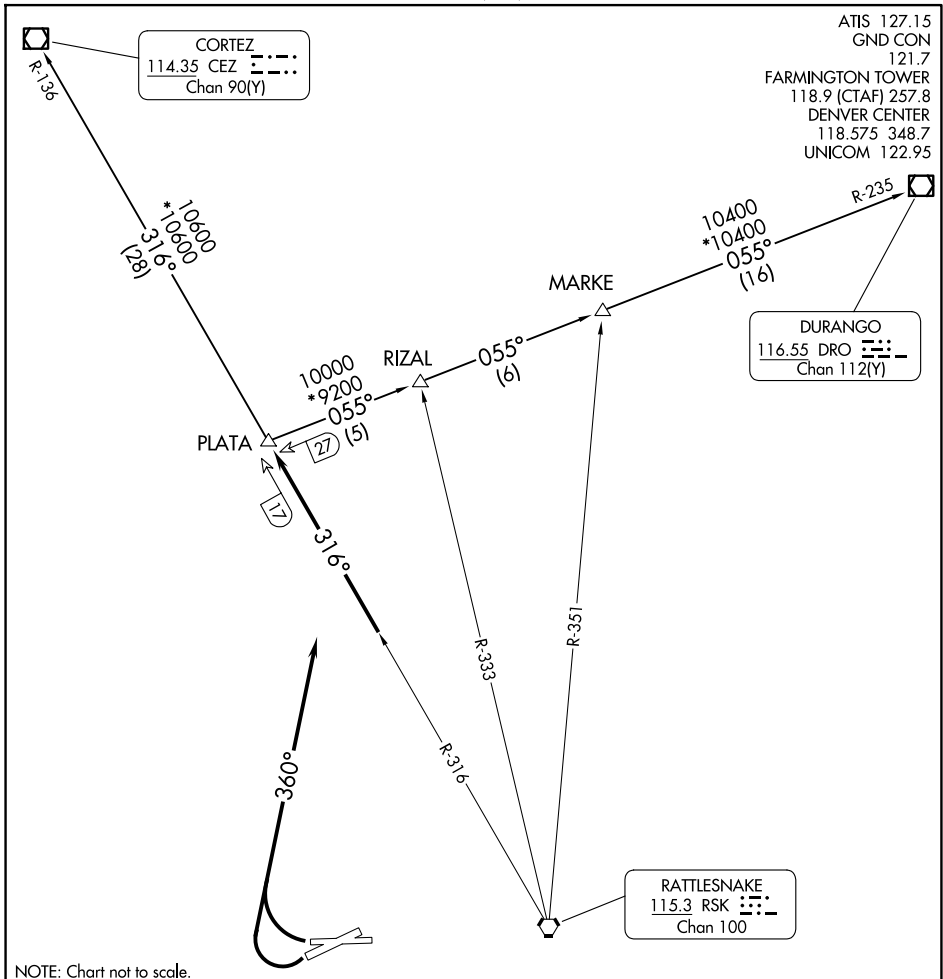

# PLATA ONE DEPARTURE

AL-493 (FAA)

FOUR CORNERS RGNL (F'MN)  
FARMINGTON, NEW MEXICO

SW-1, 14 MAY 2026 to 11 JUN 2026

SW-1, 14 MAY 2026 to 11 JUN 2026

## DEPARTURE ROUTE DESCRIPTION

Aircraft departure Runways 23 and 25 turn right heading 360° to intercept RSK R-316 to PLATA INT. Thence via (transition) or (assigned route).

CORTEZ TRANSITION (PLATA1.CEZ): From over PLATA INT via RSK R-316 and CEZ R-136 to CEZ VOR/DME.

DURANGO TRANSITION (PLATA1.DRO): From over PLATA INT via DRO R-235 to DRO VOR/DME.

MARKE TRANSITION (PLATA1.MARKE): From over PLATA INT via DRO R-235 to MARKE INT.

RIZAL TRANSITION (PLATA1.RIZAL): From over PLATA INT via DRO R-235 to RIZAL INT.

# PLATA ONE DEPARTURE

(PLATA1.PLATA) 05DEC96

FARMINGTON, NEW MEXICO  
FOUR CORNERS RGNL (F'MN)