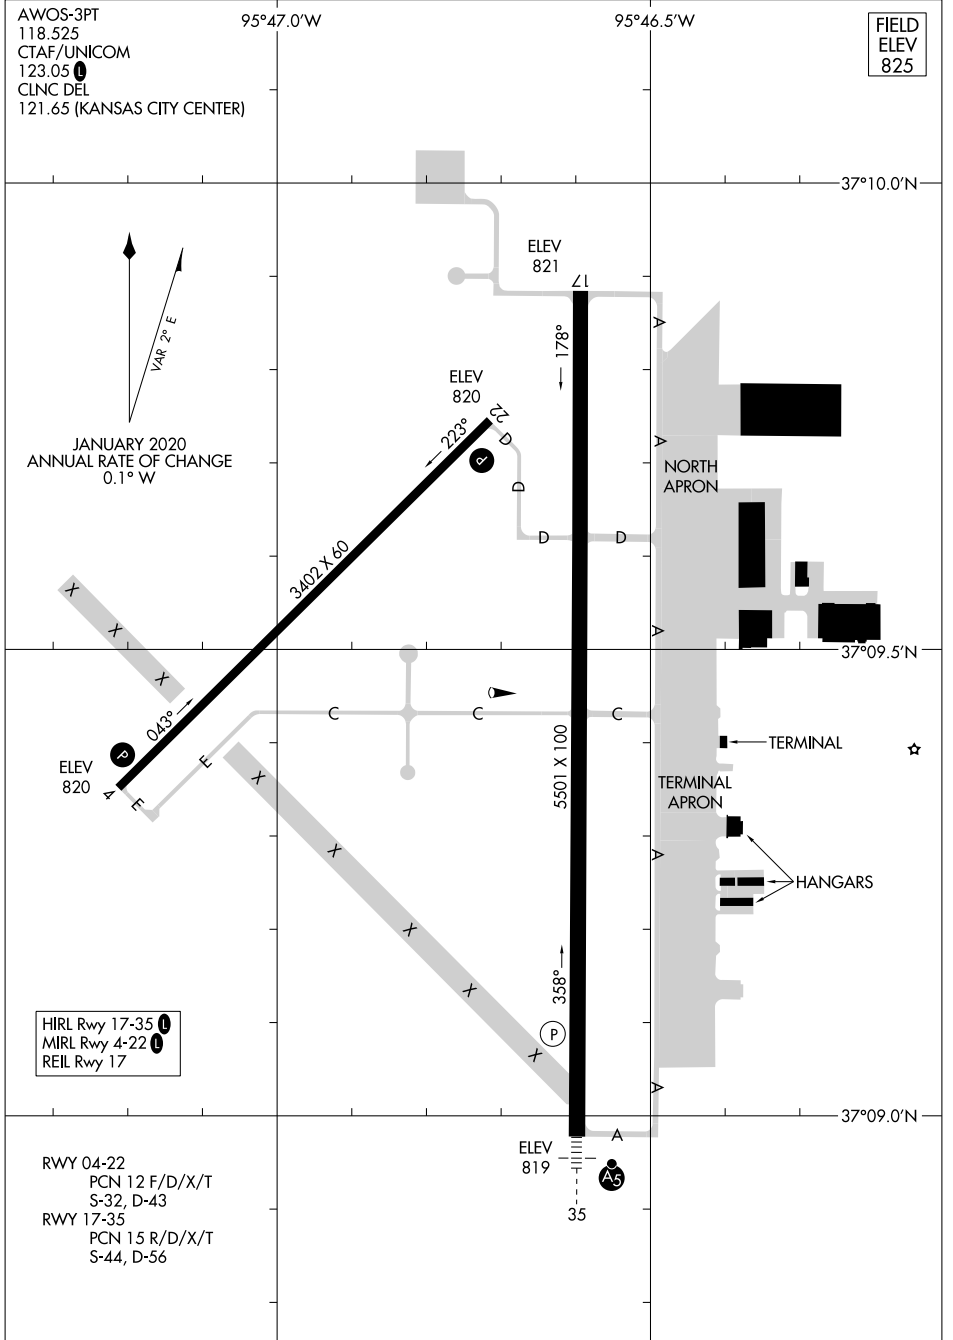

26134

# AIRPORT DIAGRAM

AL-495 (FAA)

INDEPENDENCE MUNI (IDP)  
INDEPENDENCE, KANSAS

NC-2, 14 MAY 2026 to 11 JUN 2026

NC-2, 14 MAY 2026 to 11 JUN 2026

# AIRPORT DIAGRAM

26134

INDEPENDENCE, KANSAS  
INDEPENDENCE MUNI (IDP)