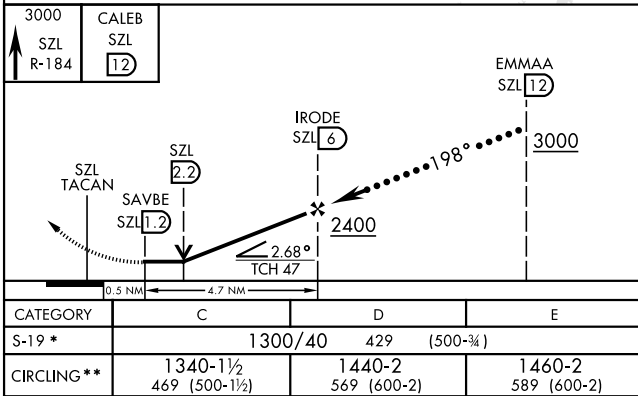

KNOB NOSTER, MISSOURI

HI-TACAN Z RWY 19

TACAN SZL Chan 35	APCH CRS 198°	Rwy Idg 12,400 TDZE 871 Arprt Elev 871
-----------------------------	-------------------------	---

[USAF]

WHITEMAN AFB (KSZL)

▼ * When ALS inop, increase CAT CDE vis to 1½ miles.
 ** Circling not authorized W of Rwy 1-19.

MISSED APPROACH: Climb to 3000 via SZL TACAN R-184 to CALEB and hold.

ATIS ★ 118.725 239.025	APP CON ★ 127.45 284.0	TOWER ★ 132.4 318.8	GND CON ★ 119.125 275.8	ASR
----------------------------------	----------------------------------	-------------------------------	-----------------------------------	-----

NC-3, 14 MAY 2026 to 11 JUN 2026

NC-3, 14 MAY 2026 to 11 JUN 2026

EMERG SAFE ALT 100 NM 4700

CATEGORY	C	D	E
S-19 *	1300/40	429 (500-¾)	1460-2
CIRCLING**	1340-1½ 469 (500-1½)	1440-2 569 (600-2)	1460-2 589 (600-2)