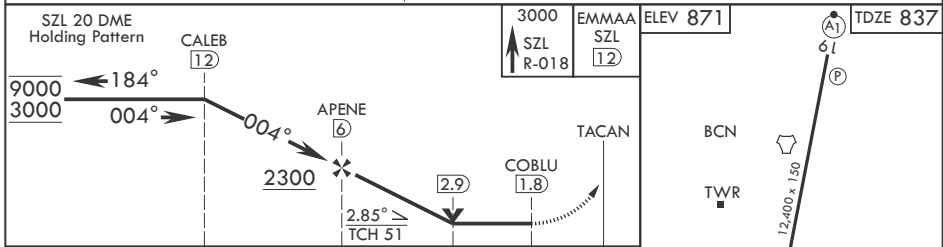

CATEGORY	A	B	C	D	E
S-1*	1360/24 523 (500-1/2)		1360/55 523		(500-1)
CIRCLING**	1360-1 489 (500-1)		1360-1 1/2 489 (500-1 1/2)	1440-2 569 (600-2)	1460-2 589 (600-2)

KNOB NOSTER, MISSOURI
Amdt 2 25DEC25

38°44'N - 93°33'W

WHITEMAN AFB (KSZL)

TACAN Y RWY 1

NC-3, 14 MAY 2026 to 11 JUN 2026

NC-3, 14 MAY 2026 to 11 JUN 2026