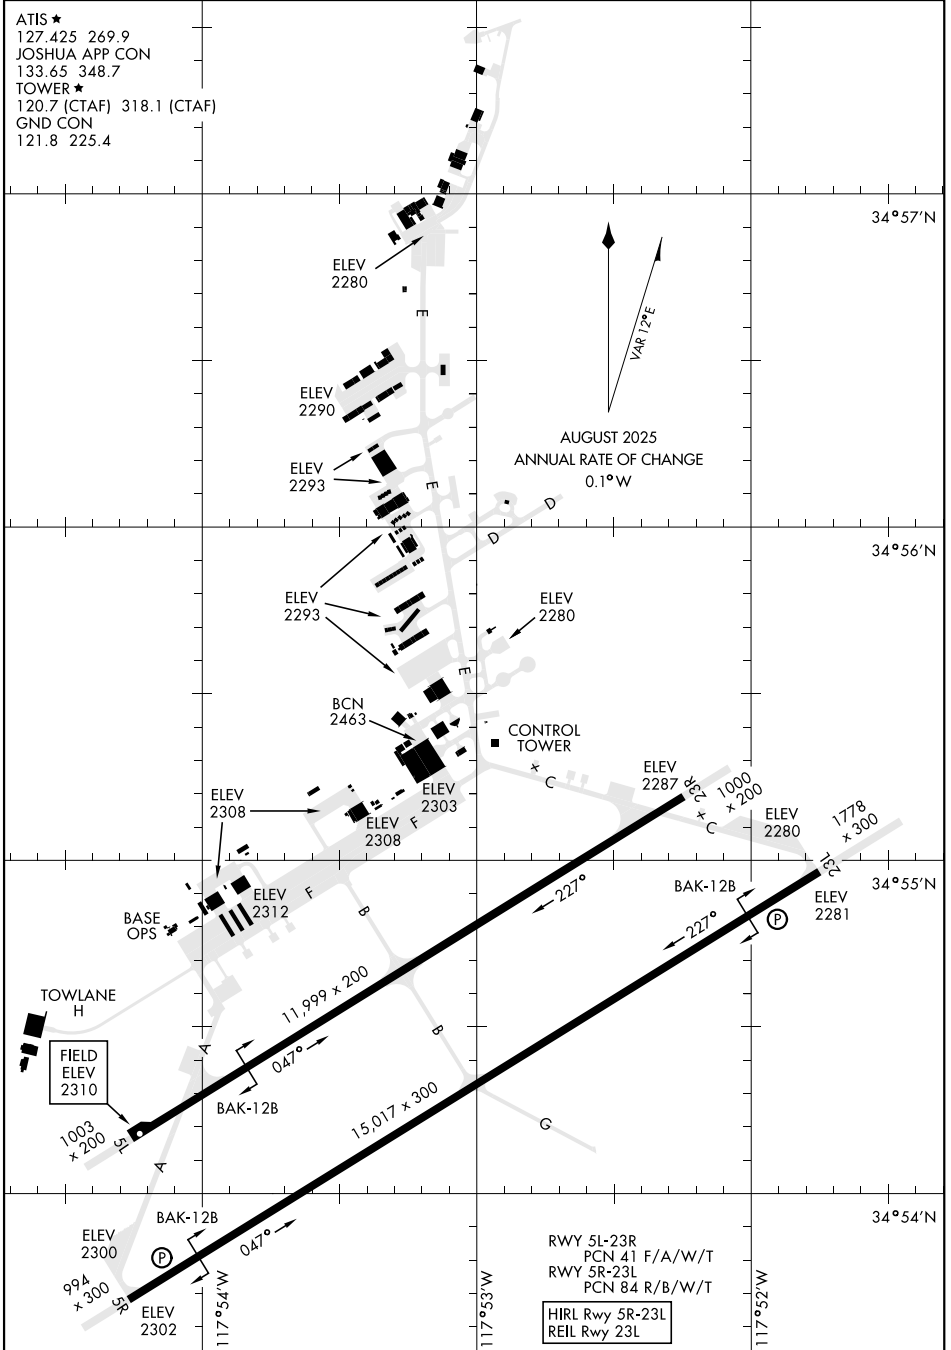

AIRPORT DIAGRAM

[USAF]

EDWARDS, CALIFORNIA

ATIS ★
 127.425 269.9
 JOSHUA APP CON
 133.65 348.7
 TOWER ★
 120.7 (CTAF) 318.1 (CTAF)
 GND CON
 121.8 225.4

SW-3, 14 MAY 2026 to 11 JUN 2026

SW-3, 14 MAY 2026 to 11 JUN 2026

AIRPORT DIAGRAM

EDWARDS, CALIFORNIA

EDWARDS AFB (KEDW)