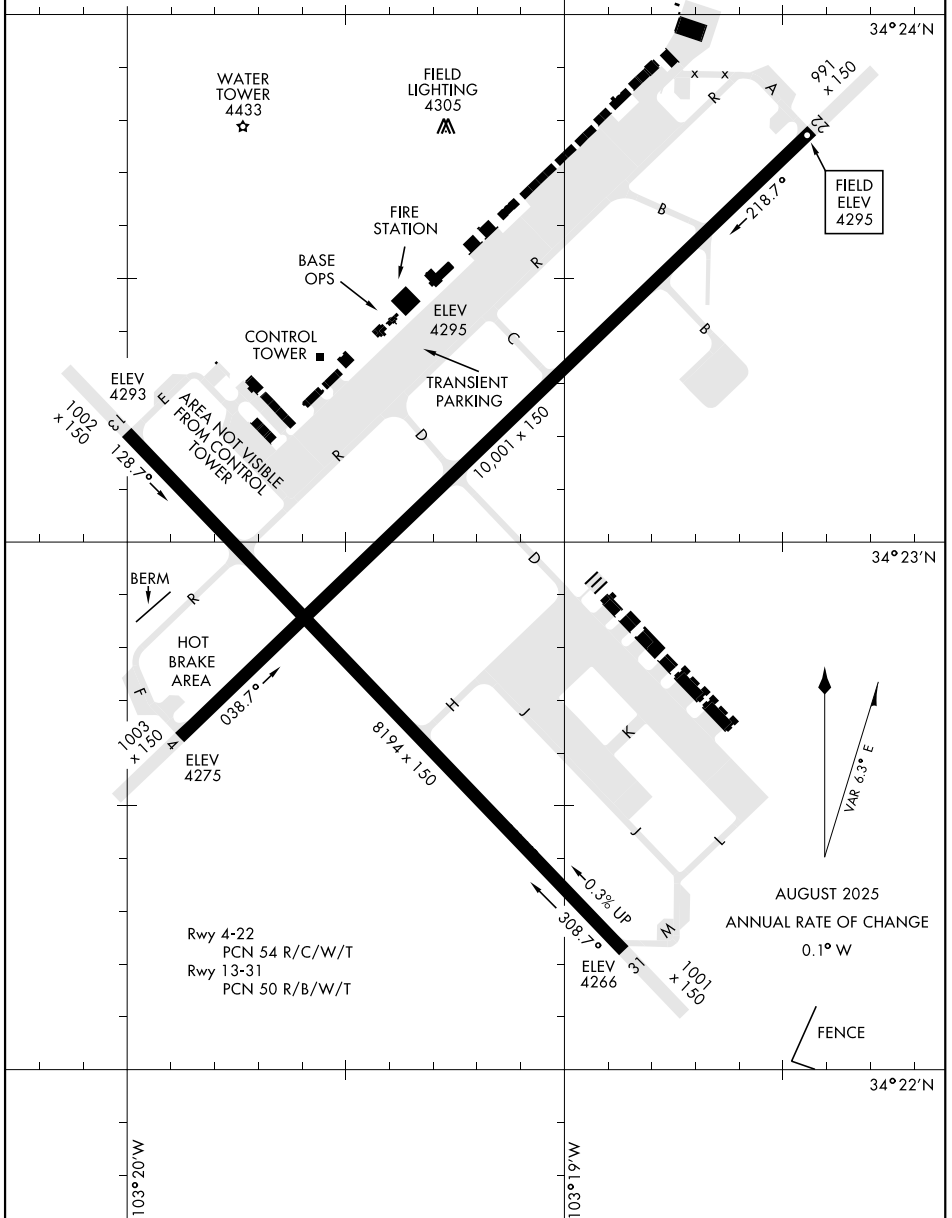

# AIRPORT DIAGRAM

[USAF]

CANNON AFB (KCVS)

CLOVIS, NEW MEXICO

ATIS 119.1 269.9  
 TOWER  
 120.4 270.25  
 GND CON  
 121.9 275.8  
 CLNC DEL  
 120.2 293.225

SW-1, 14 MAY 2026 to 11 JUN 2026

SW-1, 14 MAY 2026 to 11 JUN 2026

Rwy 4-22  
 PCN 54 R/C/W/T  
 Rwy 13-31  
 PCN 50 R/B/W/T

AUGUST 2025  
 ANNUAL RATE OF CHANGE  
 0.1° W

# AIRPORT DIAGRAM

CLOVIS, NEW MEXICO  
CANNON AFB (KCVS)