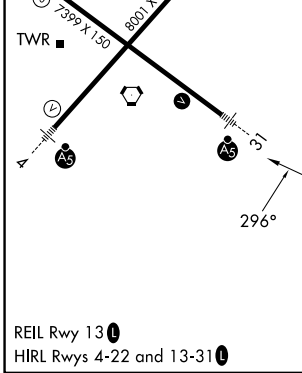

VORTAC SPI 112.7 Chan 74	APP CRS 296°	Rwy Ldg TDZE Apt Elev	7000 590 598
---------------------------------------	------------------------	-----------------------------	---

VOR/DME RWY 31

ABRAHAM LINCOLN CAPITAL (SPI)

MALSR		MISSED APPROACH: Climb to 1500 then climbing right turn to 2500 on SPI VORTAC R-314 to ULAXY/SPI 11.6 DME and hold.	
ATIS 127.65 270.1	SAINT LOUIS APP CON 126.15 323.0	SPRINGFIELD TOWER ★ 121.3 (CTAF) 257.8	GND CON 121.9 348.6
			UNICOM 122.95