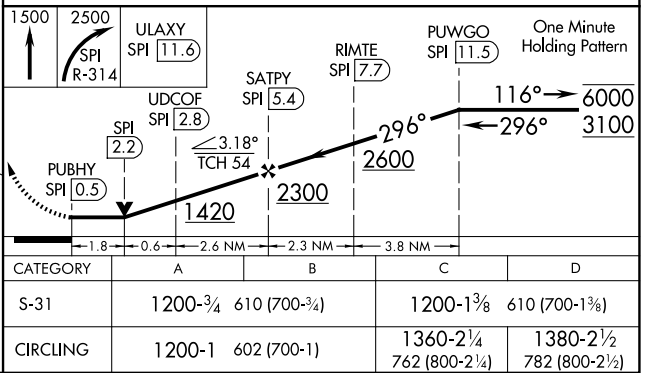

VORTAC SPI 112.7 Chan 74	APP CRS 296°	Rwy Ldg TDZE Apt Elev	7000 590 598
---------------------------------------	------------------------	-----------------------------	---

VOR/DME RWY 31

ABRAHAM LINCOLN CAPITAL (SPI)

MALSR		MISSED APPROACH: Climb to 1500 then climbing right turn to 2500 on SPI VORTAC R-314 to ULAXY/SPI 11.6 DME and hold.	
ATIS 127.65 270.1	SAINT LOUIS APP CON 126.15 323.0	SPRINGFIELD TOWER ★ 121.3 (CTAF) 257.8	GND CON 121.9 348.6
			UNICOM 122.95