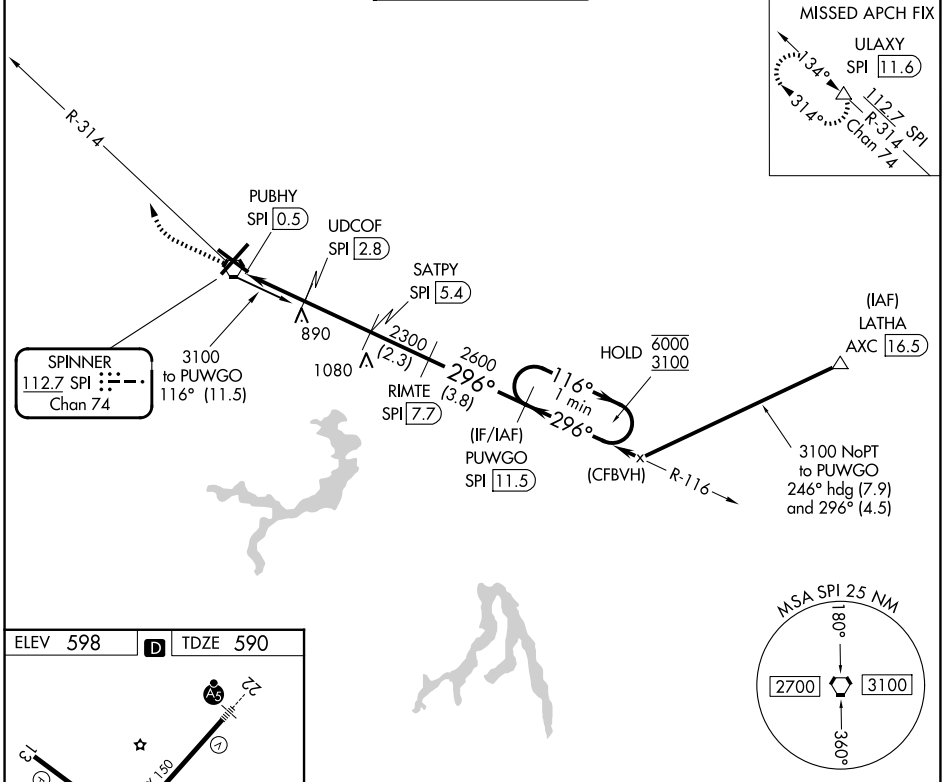

VORTAC SPI 112.7 Chan 74	APP CRS 296°	Rwy Ldg TDZE Apt Elev	7000 590 598
---------------------------------------	------------------------	-----------------------------	---

VOR/DME RWY 31

ABRAHAM LINCOLN CAPITAL (SPI)

MALSR		MISSED APPROACH: Climb to 1500 then climbing right turn to 2500 on SPI VORTAC R-314 to ULAXY/SPI 11.6 DME and hold.	
ATIS 127.65 270.1	SAINT LOUIS APP CON 126.15 323.0	SPRINGFIELD TOWER ★ 121.3 (CTAF) 257.8	GND CON 121.9 348.6
			UNICOM 122.95