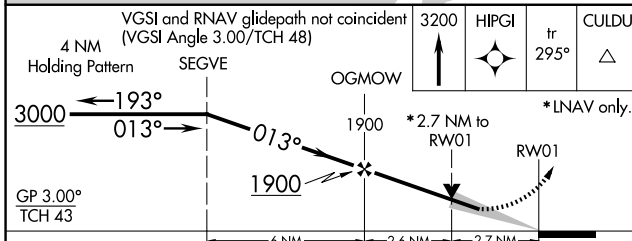

WAAS CH 63200 W01A	APP CRS 013°	Rwy Ldg TDZE Apt Elev	4501 204 222
--	------------------------	-----------------------------	---

RNAV (GPS) RWY 1

CALIFORNIA REDWOOD COAST-HUMBOLDT COUNTY (ACT)

RNP APCH - GPS.

⚠ For uncompensated Baro-VNAV systems, LNAV/VNAV NA below -2°C or above 54°C. Circling NA northeast of Rwy 14-32.

MISSED APPROACH: Climb to 3200 direct HIPGI and on track 295° to CULDU and hold.

ASOS 118.525	SEATTLE CENTER 124.85 306.3	UNICOM 123.0 (CTAF)
------------------------	---------------------------------------	-------------------------------

ELEV 222	TDZE 204
----------	----------

CATEGORY	A	B	C	D
LPV DA		870-2½	666 (700-2½)	
LNAV/VNAV DA		838-2½	634 (700-2½)	
LNAV MDA	1080-1 876 (900-1)	1080-1¼ 876 (900-1¼)	1080-2½	876 (900-2½)
CIRCLING	1080-1¼	858 (900-1¼)	1080-2½ 858 (900-2½)	1080-2¾ 858 (900-2¾)