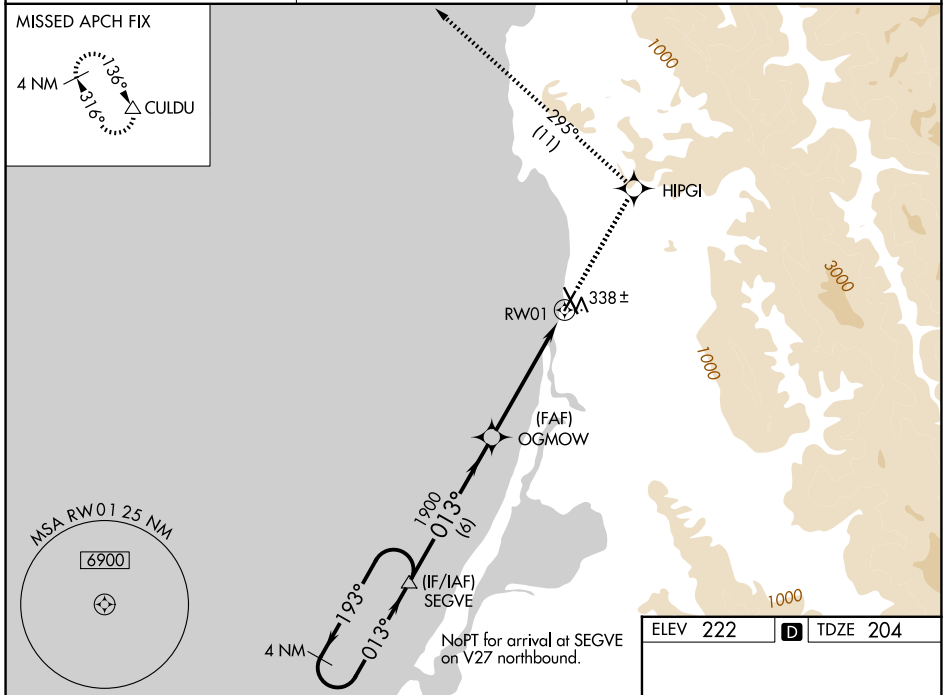

WAAS CH 63200 W01A	APP CRS 013°	Rwy Ldg TDZE Apt Elev	4501 204 222
--	------------------------	-----------------------------	---

RNAV (GPS) RWY 1

CALIFORNIA REDWOOD COAST-HUMBOLDT COUNTY (ACT)

RNP APCH - GPS.

⚠ For uncompensated Baro-VNAV systems, LNAV/VNAV NA below -2°C or above 54°C. Circling NA northeast of Rwy 14-32.

MISSED APPROACH: Climb to 3200 direct HIPGI and on track 295° to CULDU and hold.

ASOS 118.525	SEATTLE CENTER 124.85 306.3	UNICOM 123.0 (CTAF)
------------------------	---------------------------------------	-------------------------------

ELEV 222	TDZE 204
----------	----------

CATEGORY	A	B	C	D
LPV DA		870-2½	666 (700-2½)	
LNAV/VNAV DA		838-2½	634 (700-2½)	
LNAV MDA	1080-1 876 (900-1)	1080-1¼ 876 (900-1¼)	1080-2½	876 (900-2½)
CIRCLING	1080-1¼	858 (900-1¼)	1080-2½ 858 (900-2½)	1080-2¾ 858 (900-2¾)

SW-2, 14 MAY 2026 to 11 JUN 2026

SW-2, 14 MAY 2026 to 11 JUN 2026