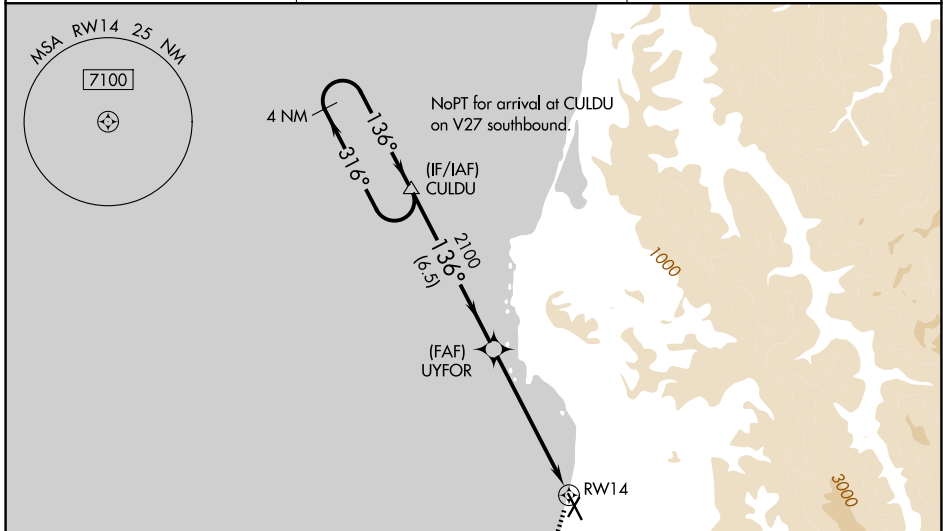

WAAS CH 62801 W14A	APP CRS 136°	Rwy Ldg TDZE Apt Elev	5601 205 222
--	------------------------	-----------------------------	---

RNAV (GPS) RWY 14

CALIFORNIA REDWOOD COAST-HUMBOLDT COUNTY (ACV)

For uncompensated Baro-VNAV systems, LNAV/VNAV NA below -2°C (29°F) or above 54°C (130°F). Circling NA northeast of Rwy 14-32. DME/DME RNP-0.3 NA. Rwy 14 helicopter visibility reduction below ¾ SM NA.

MISSED APPROACH:
Climbing right turn to 3000 direct SEGVE and hold.

ASOS 118.525	SEATTLE CENTER 124.85 306.3	UNICOM 123.0 (CTAF) 0
------------------------	---------------------------------------	---------------------------------

CATEGORY	A	B	C	D
LPV DA	455/45		250 (300-7/8)	
LNAV/VNAV DA	570-1¼		365 (400-1¼)	
LNAV MDA	820/55	615 (600-1)	820-1¾	615 (600-1¾)
CIRCLING	820-1	598 (600-1)	840-1¾ 618 (700-1¾)	880-2 658 (700-2)

SW-2, 14 MAY 2026 to 11 JUN 2026

SW-2, 14 MAY 2026 to 11 JUN 2026