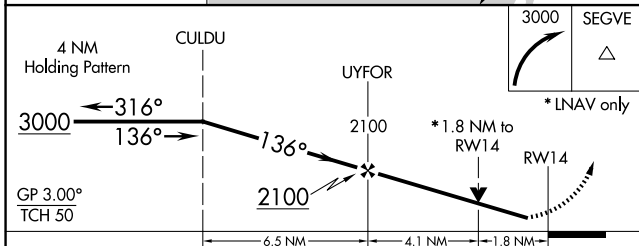

WAAS CH 62801 W14A	APP CRS 136°	Rwy Ldg TDZE Apt Elev	5601 205 222
--	------------------------	-----------------------------	---

RNAV (GPS) RWY 14

CALIFORNIA REDWOOD COAST-HUMBOLDT COUNTY (ACV)

For uncompensated Baro-VNAV systems, LNAV/VNAV NA below -2°C (29°F) or above 54°C (130°F). Circling NA northeast of Rwy 14-32. DME/DME RNP-0.3 NA. Rwy 14 helicopter visibility reduction below ¾ SM NA.

MISSED APPROACH:
Climbing right turn to 3000 direct SEGVE and hold.

ASOS 118.525	SEATTLE CENTER 124.85 306.3	UNICOM 123.0 (CTAF) 0
------------------------	---------------------------------------	---------------------------------

CATEGORY	A	B	C	D
LPV DA	455/45		250 (300-7/8)	
LNAV/VNAV DA	570-1¼		365 (400-1¼)	
LNAV MDA	820/55	615 (600-1)	820-1¾	615 (600-1¾)
CIRCLING	820-1	598 (600-1)	840-1¾ 618 (700-1¾)	880-2 658 (700-2)

SW-2, 14 MAY 2026 to 11 JUN 2026