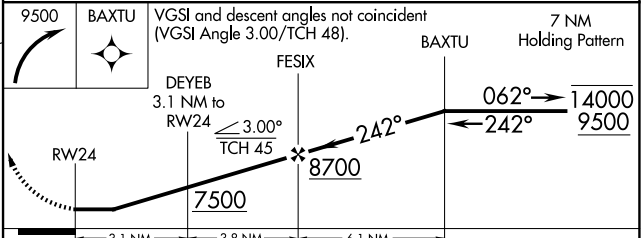

APP CRS 242°	Rwy Ldg TDZE Apt Elev	7312 6472 6472
------------------------	-----------------------------	---

RNAV (GPS) RWY 24

GALLUP MUNI (GUP)

RNP APCH.	MISSED APPROACH: Climbing right turn to 9500 direct BAXTU and hold.
	Rwy 24 helicopter visibility reduction below 3/4 SM NA.

ASOS 118.375	ALBUQUERQUE CENTER 124.325 288.25	UNICOM 122.95 (CTAF)
------------------------	---	--------------------------------

ELEV 6472	TDZE 6472
-----------	-----------

CATEGORY	A	B	C	D
RNAV MDA	7360-1¼	888 (900-1¼)	7360-2½	888 (900-2½)
CIRCLING	7360-1¼	888 (900-1¼)	7460-3 988 (1000-3)	7720-3 1248 (1300-3)