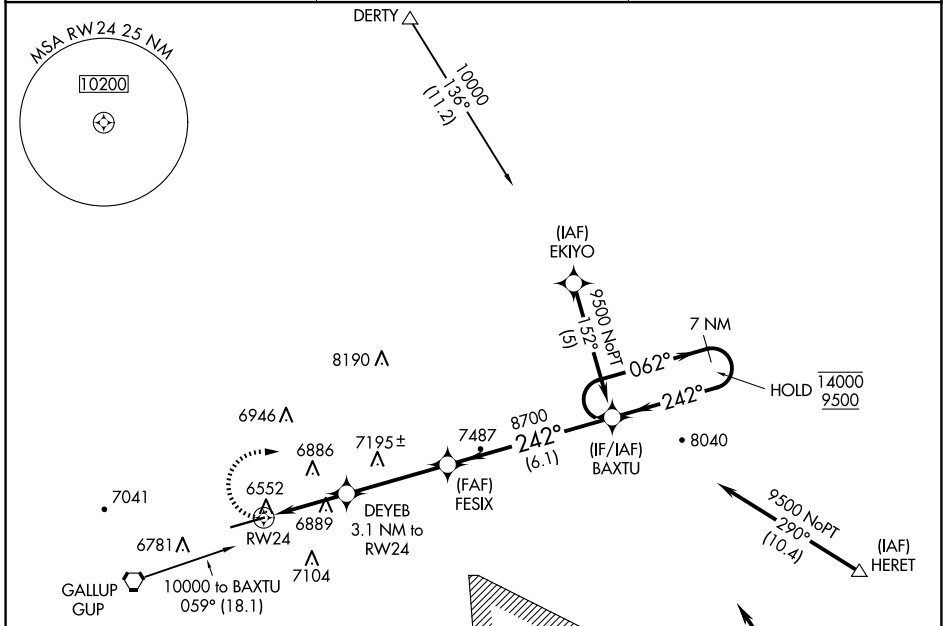

APP CRS 242°	Rwy Ldg TDZE Apt Elev	7312 6472 6472
------------------------	-----------------------------	---

RNAV (GPS) RWY 24

GALLUP MUNI (GUP)

RNP APCH.	MISSED APPROACH: Climbing right turn to 9500 direct BAXTU and hold.
	Rwy 24 helicopter visibility reduction below 3/4 SM NA.

ASOS 118.375	ALBUQUERQUE CENTER 124.325 288.25	UNICOM 122.95 (CTAF)
------------------------	---	--------------------------------

ELEV 6472	TDZE 6472
-----------	-----------

CATEGORY	A	B	C	D
RNAV MDA	7360-1¼	888 (900-1¼)	7360-2½	888 (900-2½)
CIRCLING	7360-1¼	888 (900-1¼)	7460-3 988 (1000-3)	7720-3 1248 (1300-3)

SW-1, 14 MAY 2026 to 11 JUN 2026

SW-1, 14 MAY 2026 to 11 JUN 2026