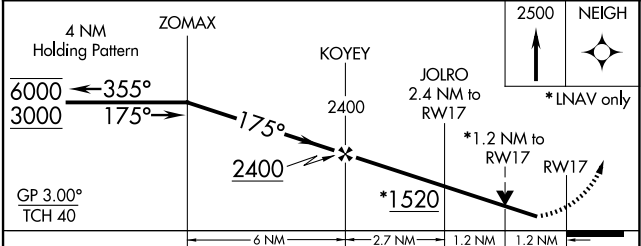

WAAS CH 77544 W17A	APP CRS 175°	Rwy Ldg TDZE Apt Elev	5868 753 754
--	------------------------	-----------------------------	---

RNAV (GPS) RWY 17

COFFEYVILLE MUNI (CFV)

RNP APCH.

▼ Circling Rwy 4, 22 NA at night. Rwy 17 helicopter visibility reduction below 3/4 SM NA. For uncompensated Baro-VNAV systems, LNAV/VNAV NA below -16°C or above 54°C.

MISSED APPROACH: Climb to 2500 direct NEIGH and hold.

ASOS 121.275	KANSAS CITY CENTER 128.6 282.325	UNICOM 123.0 (CTAF) 0
------------------------	--	---------------------------------

ELEV 754	TDZE 753
-----------------	-----------------

CATEGORY	A	B	C	D
LPV DA		1003-1	250 (300-1)	
LNAV/VNAV DA		1062-1	309 (400-1)	
LNAV MDA	1160-1	407 (500-1)	1160-1 1/8	407 (500-1 1/8)
CIRCLING	1220-1	466 (500-1)	1300-1 1/2 546 (600-1 1/2)	1500-2 1/2 746 (800-2 1/2)