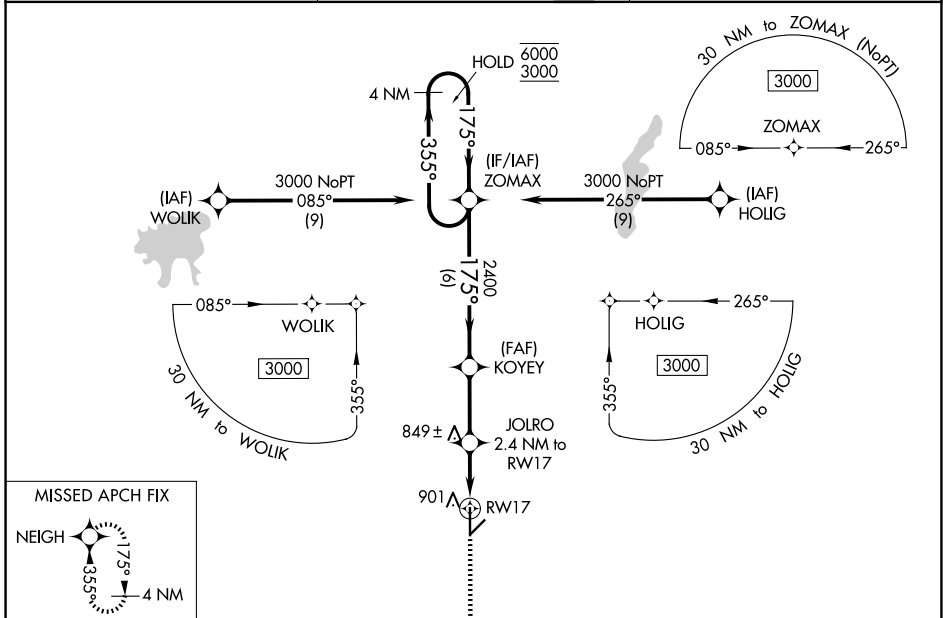

WAAS CH 77544 W17A	APP CRS 175°	Rwy Ldg TDZE Apt Elev	5868 753 754
--	------------------------	-----------------------------	---

RNAV (GPS) RWY 17

COFFEYVILLE MUNI (CFV)

RNP APCH.

▼ Circling Rwy 4, 22 NA at night. Rwy 17 helicopter visibility reduction below 3/4 SM NA. For uncompensated Baro-VNAV systems, LNAV/VNAV NA below -16°C or above 54°C.

MISSED APPROACH: Climb to 2500 direct NEIGH and hold.

ASOS 121.275	KANSAS CITY CENTER 128.6 282.325	UNICOM 123.0 (CTAF) 0
------------------------	--	---------------------------------

ELEV 754	TDZE 753
-----------------	-----------------

CATEGORY	A	B	C	D
LPV DA		1003-1	250 (300-1)	
LNAV/VNAV DA		1062-1	309 (400-1)	
LNAV MDA	1160-1	407 (500-1)	1160-1 1/8	407 (500-1 1/8)
CIRCLING	1220-1	466 (500-1)	1300-1 1/2 546 (600-1 1/2)	1500-2 1/2 746 (800-2 1/2)