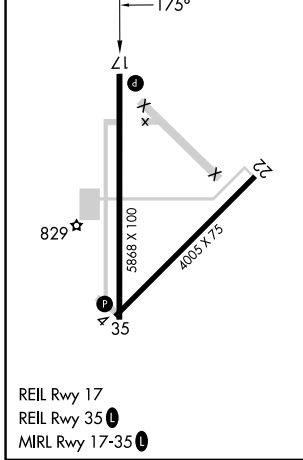

WAAS CH 77544 W17A	APP CRS 175°	Rwy Ldg TDZE Apt Elev	5868 753 754
--	------------------------	-----------------------------	---

RNAV (GPS) RWY 17

COFFEYVILLE MUNI (CFV)

RNP APCH.

▼ Circling Rwy 4, 22 NA at night. Rwy 17 helicopter visibility reduction below 3/4 SM NA. For uncompensated Baro-VNAV systems, LNAV/VNAV NA below -16°C or above 54°C.

MISSED APPROACH: Climb to 2500 direct NEIGH and hold.

ASOS 121.275	KANSAS CITY CENTER 128.6 282.325	UNICOM 123.0 (CTAF) 0
------------------------	--	---------------------------------

ELEV 754	TDZE 753
-----------------	-----------------

CATEGORY	A	B	C	D
LPV DA		1003-1	250 (300-1)	
LNAV/VNAV DA		1062-1	309 (400-1)	
LNAV MDA	1160-1	407 (500-1)	1160-1 1/8	407 (500-1 1/8)
CIRCLING	1220-1	466 (500-1)	1300-1 1/2 546 (600-1 1/2)	1500-2 1/2 746 (800-2 1/2)