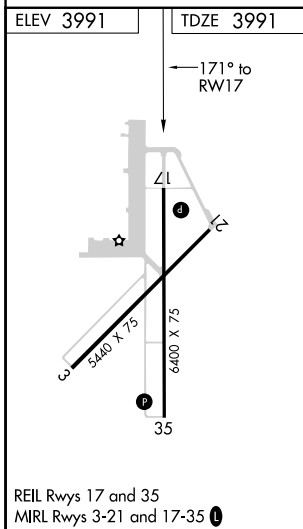

MISSED APPROACH: Climb to 6000 direct WIRNU and hold.

ASOS 134.075	ALBUQUERQUE CENTER 127.85 285.475	UNICOM 122.95 (CTAF)
------------------------	---	--------------------------------

CATEGORY	A	B	C	D
LPV DA		4241-3/4	250 (300-3/4)	
LNAV/VNAV DA		4270-7/8	279 (300-7/8)	
LNAV MDA		4340-1	349 (400-1)	
<input checked="" type="checkbox"/> CIRCLING	4380-1 389 (400-1)	4660-1 669 (700-1)	4660-1 3/4 669 (700-1 3/4)	4660-2 669 (700-2)