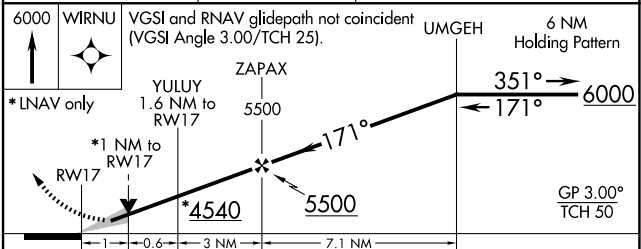

WAAS CH 97435 W17A	APP CRS 171°	Rwy Idg TDZE Apt Elev	6400 3991 3991
--	------------------------	-----------------------------	---

RNAV (GPS) RWY 17

DALHART MUNI (DHT)

For uncompensated Baro-VNAV systems, LNAV/VNAV NA below -16°C (4°F) or above 51°C (124°F). Circling NA west of Rwy 17-35. DME/DME RNP-0.3 NA.

MISSED APPROACH: Climb to 6000 direct WIRNU and hold.

ASOS 134.075	ALBUQUERQUE CENTER 127.85 285.475	UNICOM 122.95 (CTAF)
------------------------	---	--------------------------------

CATEGORY	A	B	C	D
LPV DA		4241-3/4	250 (300-3/4)	
LNAV/VNAV DA		4270-7/8	279 (300-7/8)	
LNAV MDA		4340-1	349 (400-1)	
<input checked="" type="checkbox"/> CIRCLING	4380-1 389 (400-1)	4660-1 669 (700-1)	4660-1 3/4 669 (700-1 3/4)	4660-2 669 (700-2)