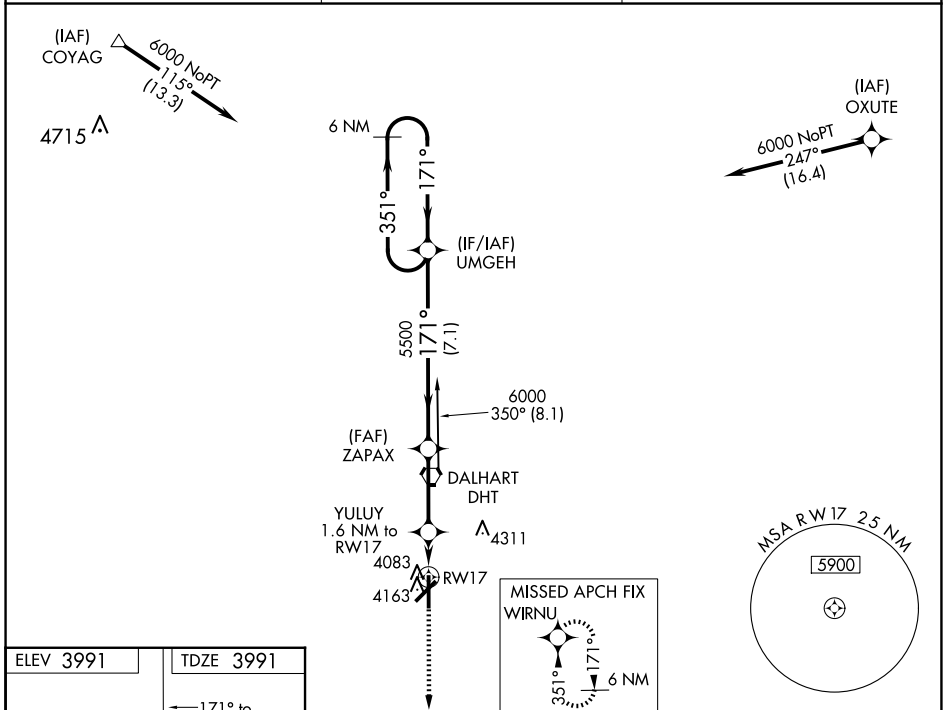

WAAS CH 97435 W17A	APP CRS 171°	Rwy Idg TDZE Apt Elev	6400 3991 3991
--	------------------------	-----------------------------	---

RNAV (GPS) RWY 17

DALHART MUNI (DHT)

For uncompensated Baro-VNAV systems, LNAV/VNAV NA below -16°C (4°F) or above 51°C (124°F). Circling NA west of Rwy 17-35. DME/DME RNP-0.3 NA.

MISSED APPROACH: Climb to 6000 direct WIRNU and hold.

ASOS 134.075	ALBUQUERQUE CENTER 127.85 285.475	UNICOM 122.95 (CTAF)
------------------------	---	--------------------------------

CATEGORY	A	B	C	D
LPV DA		4241-3/4	250 (300-3/4)	
LNAV/VNAV DA		4270-7/8	279 (300-7/8)	
LNAV MDA		4340-1	349 (400-1)	
<input checked="" type="checkbox"/> CIRCLING	4380-1 389 (400-1)	4660-1 669 (700-1)	4660-1 3/4 669 (700-1 3/4)	4660-2 669 (700-2)

SC-2, 14 MAY 2026 to 11 JUN 2026

SC-2, 14 MAY 2026 to 11 JUN 2026