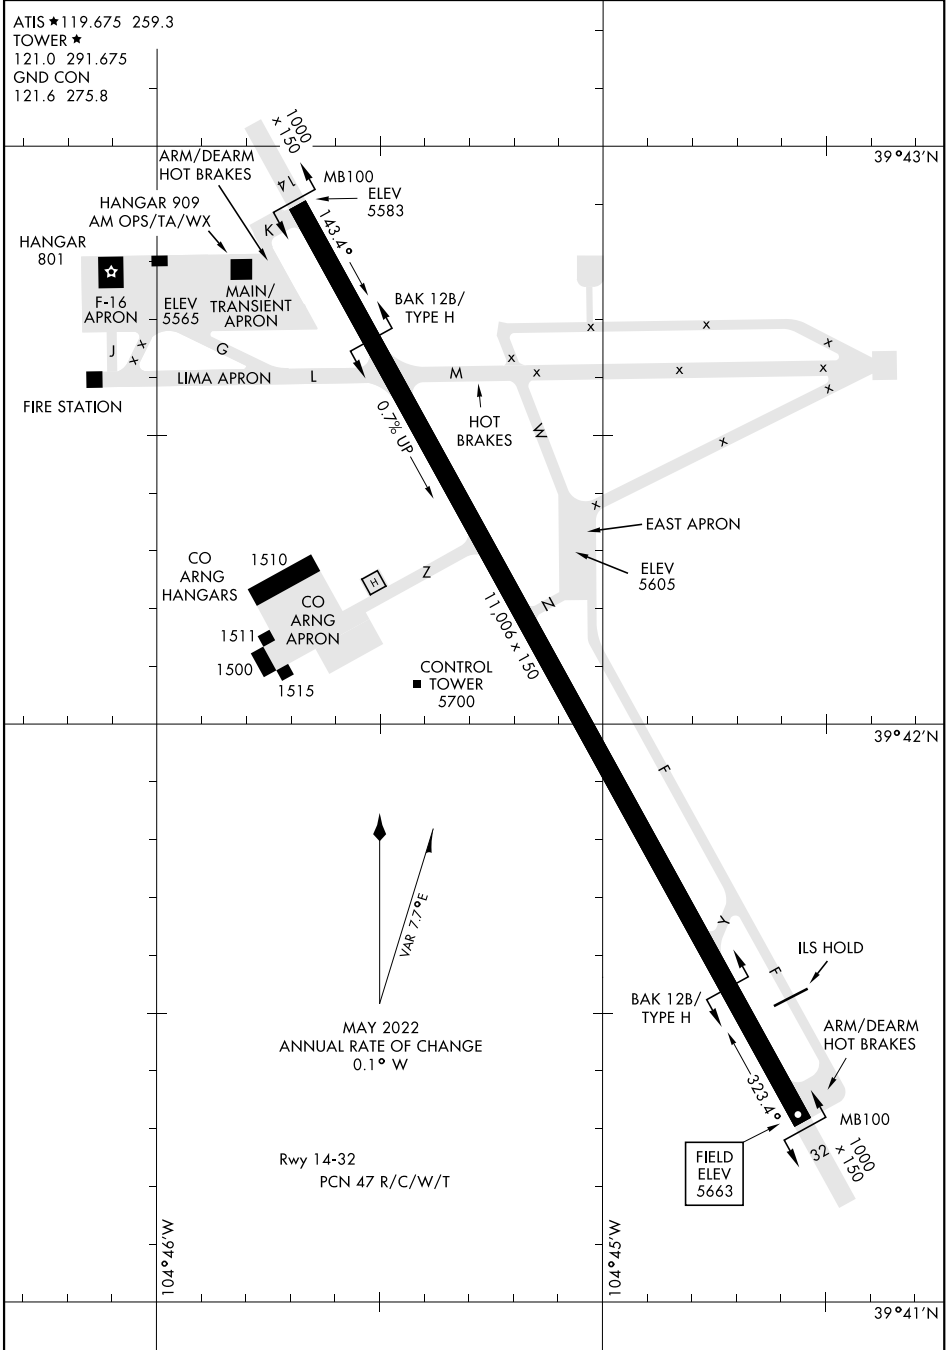

AIRPORT DIAGRAM

[USAF]

BUCKLEY SFB (KBKF)

AURORA, COLORADO

ATIS ★ 119.675 259.3
 TOWER ★
 121.0 291.675
 GND CON
 121.6 275.8

SW-1, 14 MAY 2026 to 11 JUN 2026

SW-1, 14 MAY 2026 to 11 JUN 2026

AIRPORT DIAGRAM