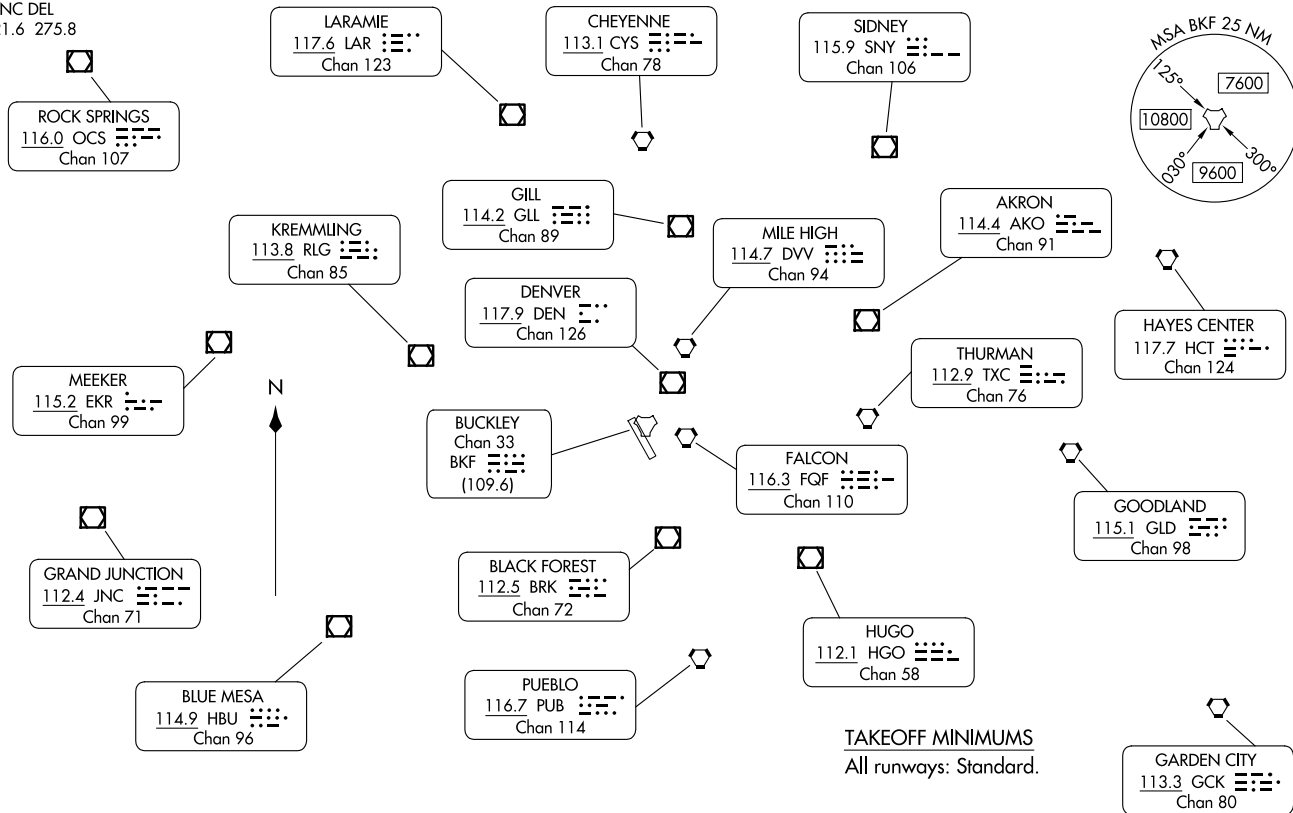

12 JUN 25

DENVER THREE DEPARTURE

AURORA, COLORADO  
BUCKLEY SPACE FORCE BASE (KBKF)

DENVER DEP CON  
128.45 251.075  
ATIS  
119.675 259.3  
CLNC DEL  
121.6 275.8

RADAR required.

**TOP ALTITUDE:  
ASSIGNED BY ATC.**

25219

DENVER THREE DEPARTURE

AI-538 (FAA)

AURORA, COLORADO  
BUCKLEY SPACE FORCE BASE (KBKF)

(CONTINUED ON FOLLOWING PAGE)

DEPARTURE ROUTE DESCRIPTION

TAKEOFF ALL RUNWAYS: Fly assigned heading and altitude for RADAR vectors to assigned route. Expect filed altitude 10 minutes after departure.

LOST COMMUNICATIONS: If no transmissions are received within one minute after departure, maintain assigned heading until 7000, then climb to filed altitude direct to DEN VOR/DME, then on assigned route. If filed altitude is above 10000, cross DEN VOR/DME at or above 11000.

SW-1, 14 MAY 2026 to 11 JUN 2026

SW-1, 14 MAY 2026 to 11 JUN 2026