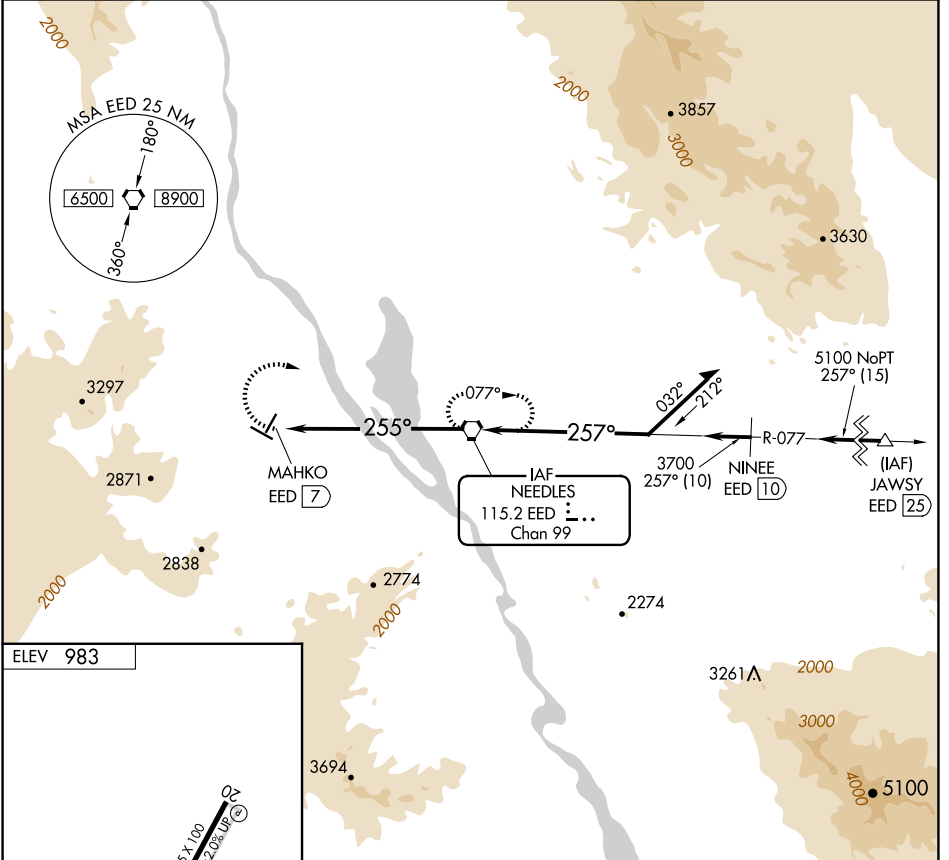

VORTAC EED 115.2 Chan 99	APP CRS 255°	Rwy Idg TDZE Apt Elev	N/A N/A 983
--	------------------------	-----------------------------	--

VOR-A

NEEDLES (EED)

⚠ Circling NA for Cats C and D south of Rwy 11-29. **⚠** MISSED APPROACH: Climbing right turn to 6000 direct EED VORTAC and hold.

ASOS 128.325	LOS ANGELES CENTER 134.65 360.65	UNICOM 123.0 (CTAF)
------------------------	--	-------------------------------

MIRL Rws 2-20 and 11-29 **⚠**
REIL Rws 11 and 29 **⚠**

FAF to MAP 7 NM					
Knots	60	90	120	150	180
Min:Sec	7:00	4:40	3:30	2:48	2:20

CATEGORY	A	B	C	D
CIRCLING	1560-1 577 (600-1)	1680-1 697 (700-1)	1680-2 697 (700-2)	1960-3 977 (1000-3)

SW-3, 14 MAY 2026 to 11 JUN 2026

SW-3, 14 MAY 2026 to 11 JUN 2026