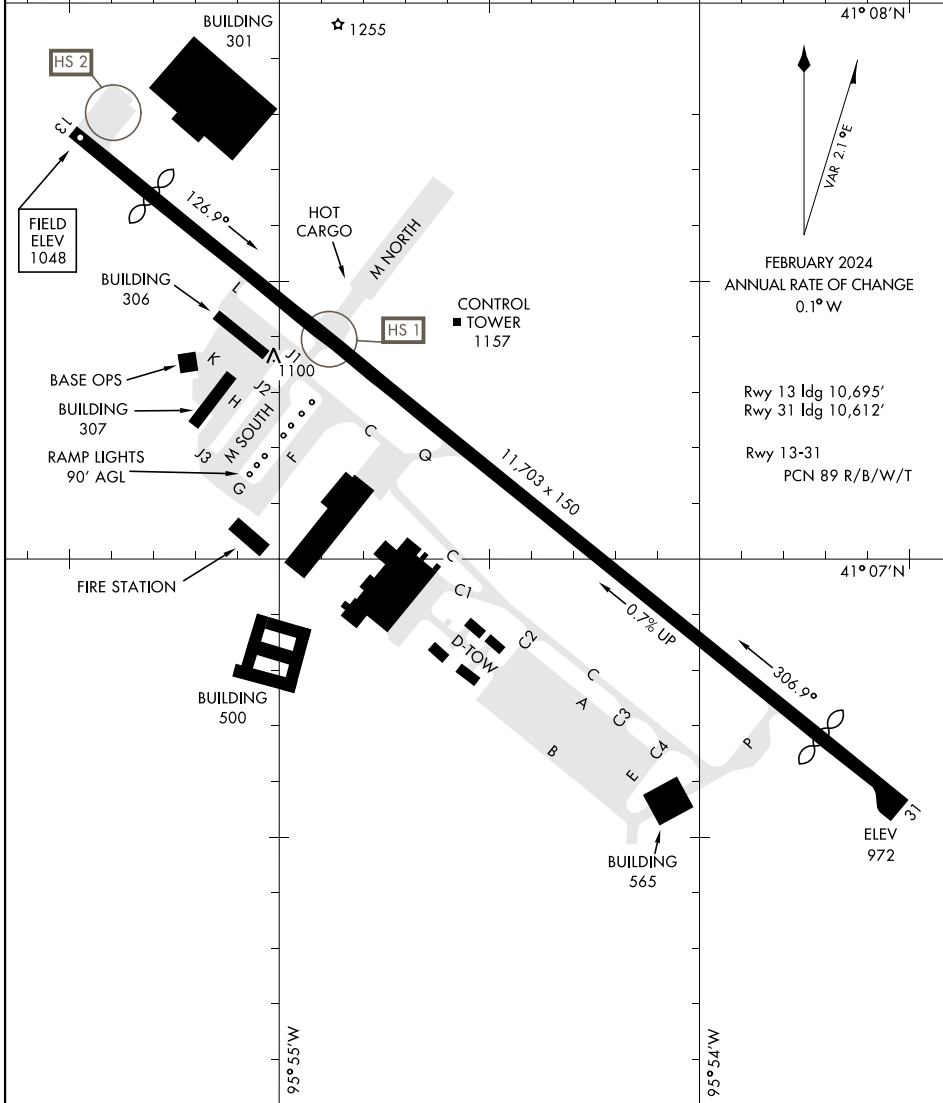

# AIRPORT DIAGRAM

[USAF]

OFFUTT AFB (KOFF)

OMAHA, NEBRASKA

ATIS 126.025 273.5  
 TOWER  
 123.7 279.625  
 GND CON  
 121.7 289.4

NC-2, 14 MAY 2026 to 11 JUN 2026

NC-2, 14 MAY 2026 to 11 JUN 2026

# AIRPORT DIAGRAM

OMAHA, NEBRASKA  
OFFUTT AFB (KOFF)