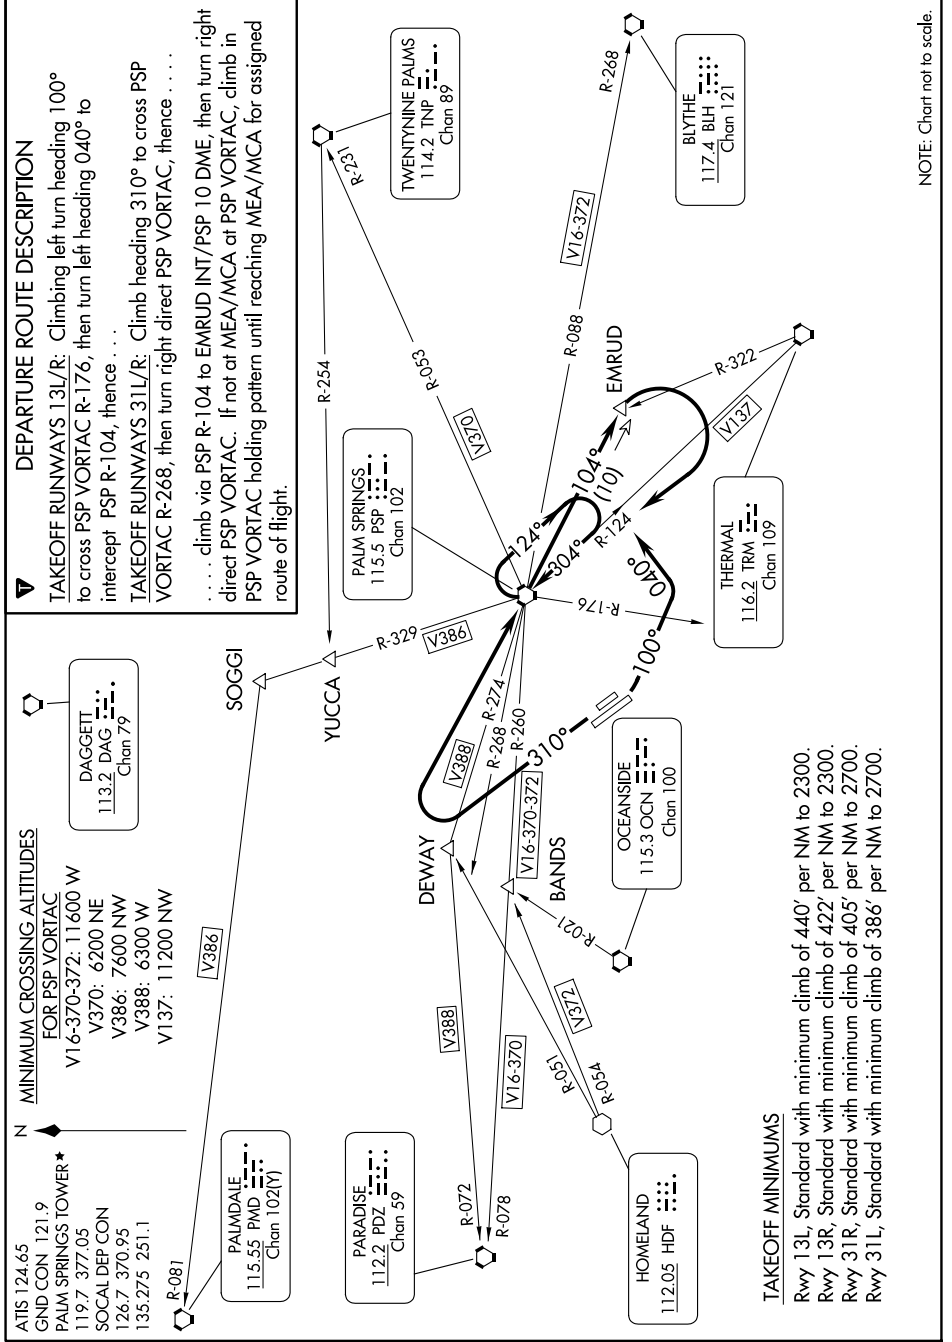

CATHEDRAL ONE DEPARTURE

AL-545 (FAA)

PALM SPRINGS INTL (PSP)
PALM SPRINGS, CALIFORNIA

SW-3, 14 MAY 2026 to 11 JUN 2026

NOTE: Chart not to scale.

CATHEDRAL ONE DEPARTURE

PALM SPRINGS, CALIFORNIA
PALM SPRINGS INTL (PSP)

SW-3, 14 MAY 2026 to 11 JUN 2026