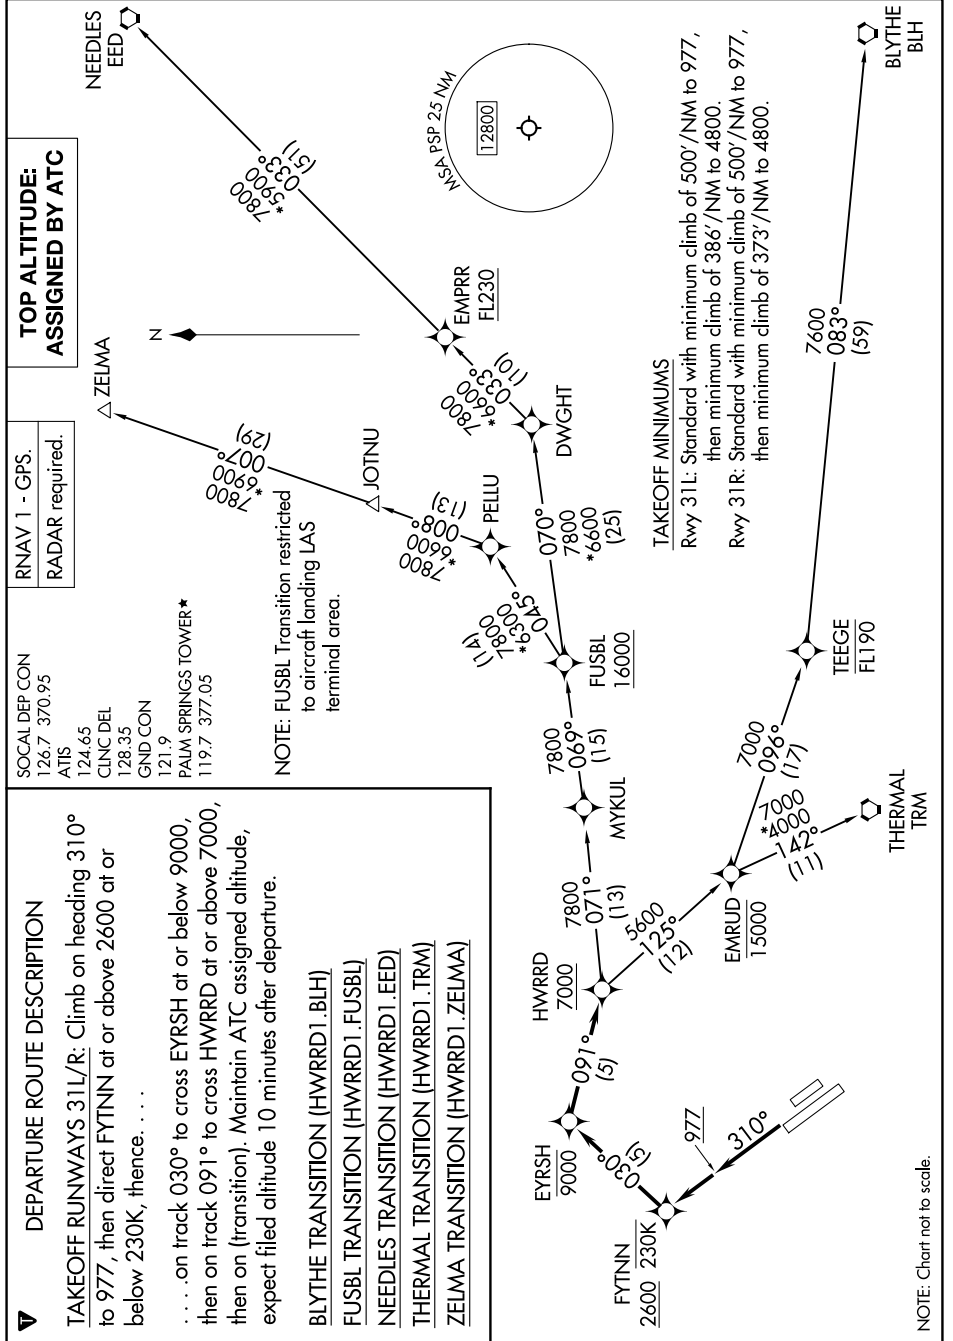

HWRRD ONE DEPARTURE (RNAV)

AL-545 (FAA)

PALM SPRINGS INTL (PSP)
PALM SPRINGS, CALIFORNIA

SW-3, 14 MAY 2026 to 11 JUN 2026

SW-3, 14 MAY 2026 to 11 JUN 2026