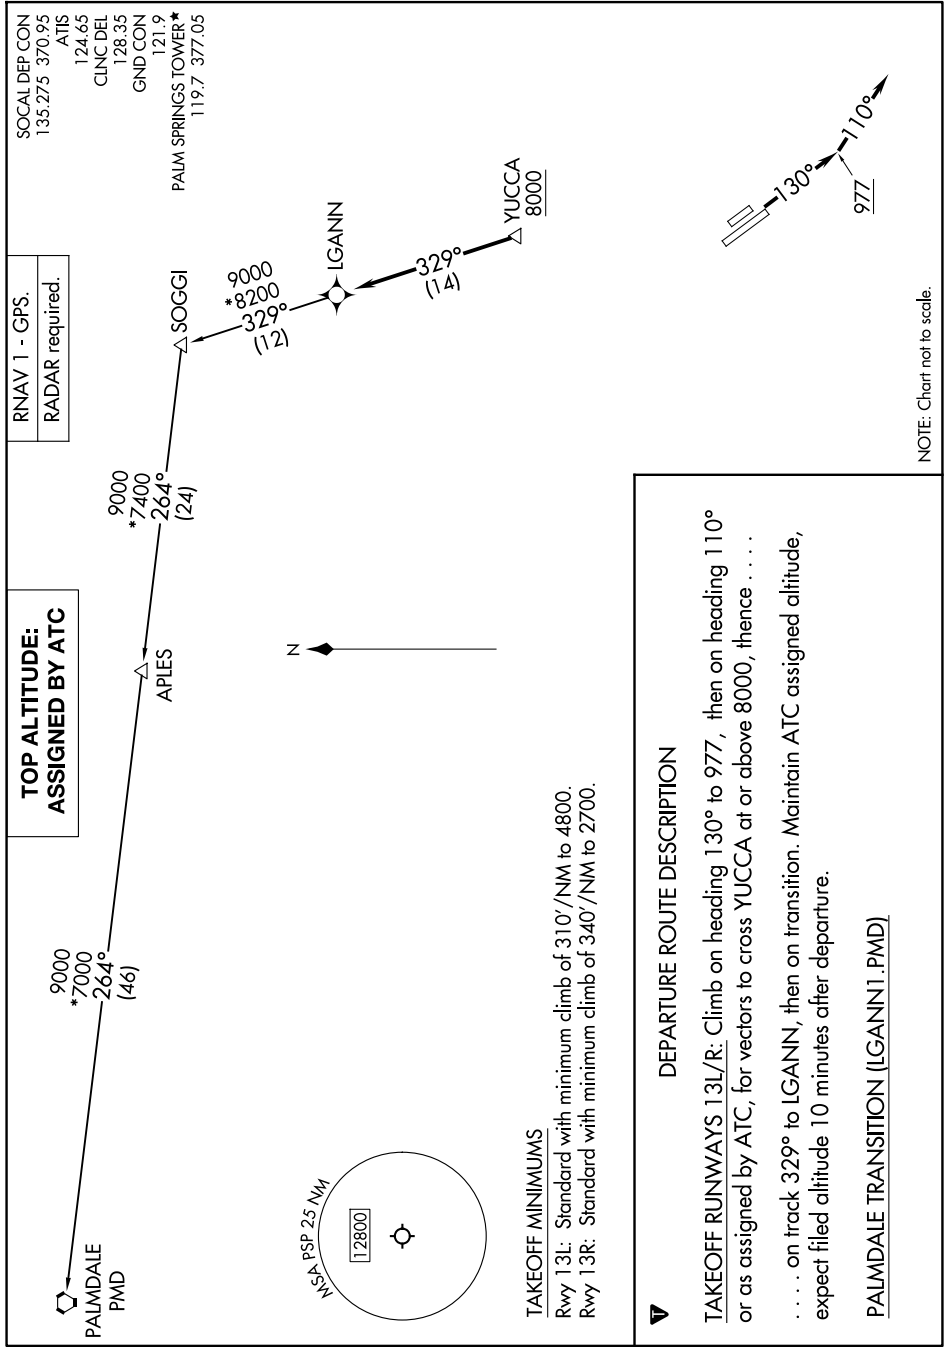

LGANN ONE DEPARTURE (RNAV)

AL-545 (FAA)

PALM SPRINGS INTL (PSP)
PALM SPRINGS, CALIFORNIA

SW-3, 14 MAY 2026 to 11 JUN 2026

SW-3, 14 MAY 2026 to 11 JUN 2026