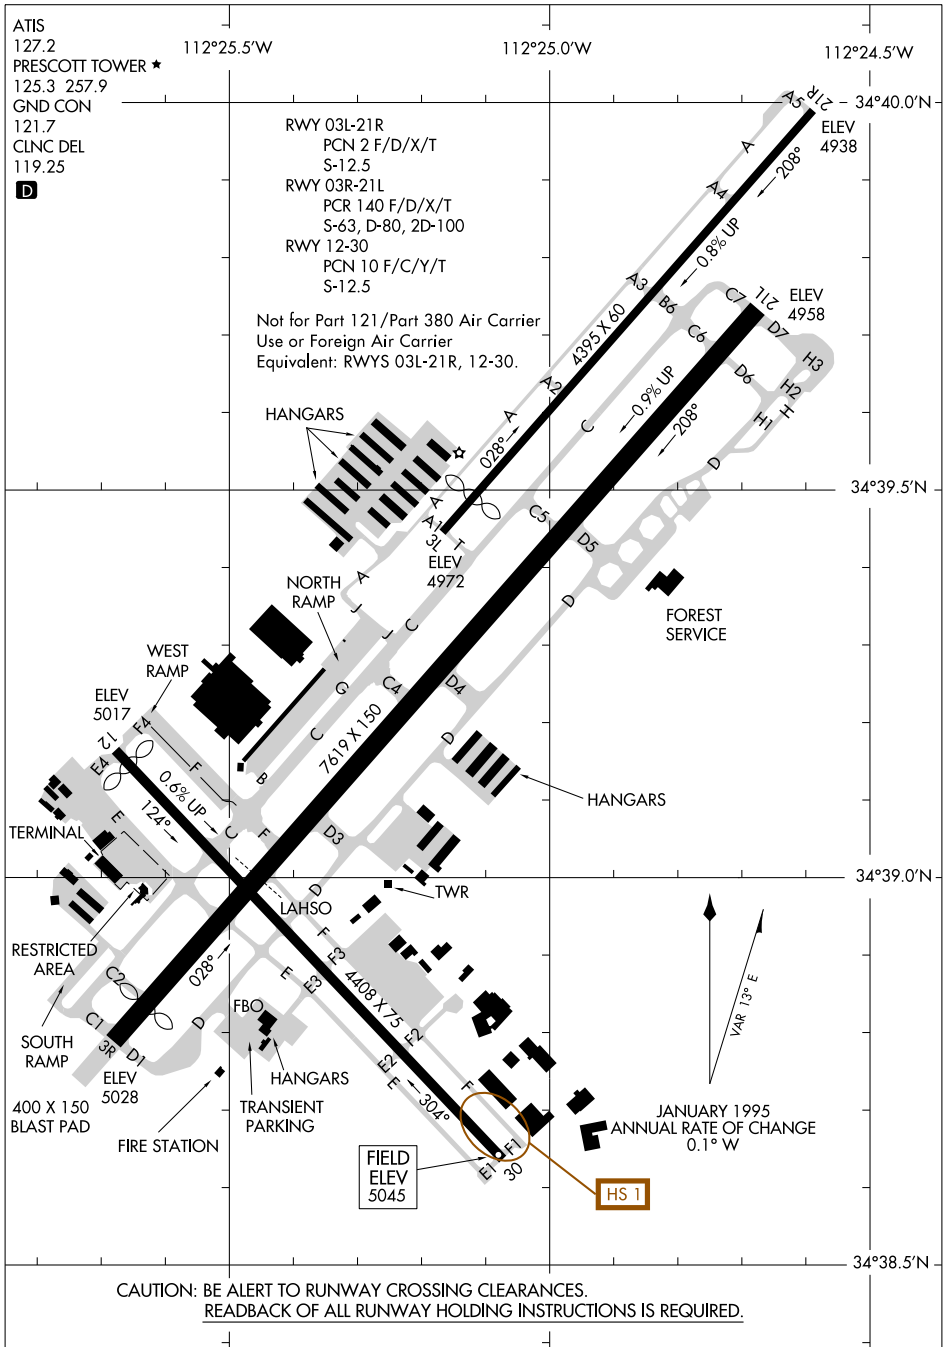

AIRPORT DIAGRAM

PRESCOTT RGNL/ERNEST A LOVE FLD (P.R.C)

AL-546 (FAA)

PRESCOTT, ARIZONA

SW-4, 14 MAY 2026 to 11 JUN 2026

SW-4, 14 MAY 2026 to 11 JUN 2026

CAUTION: BE ALERT TO RUNWAY CROSSING CLEARANCES.
READBACK OF ALL RUNWAY HOLDING INSTRUCTIONS IS REQUIRED.

AIRPORT DIAGRAM

PRESCOTT, ARIZONA
PRESCOTT RGNL/ERNEST A LOVE FLD (P.R.C)