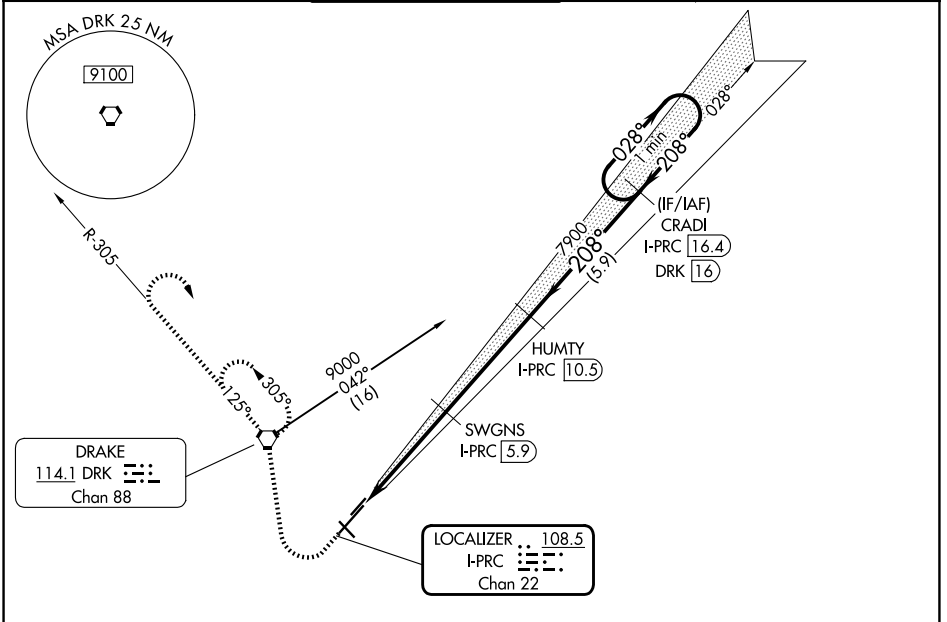

LOC/DME I-PRC 108.5 Chan 22	APP CRS 208°	Rwy Ldg 7619 TDZE 4977 Apt Elev 5045
--	------------------------	---

ILS or LOC/DME RWY 21L

PRESCOTT RGNL/ERNEST A LOVE FLD (PRC)

	Circling Rwy 3L, 12, 30 NA at night.	MALS R 	MISSED APPROACH: Climb to 5400 then climbing right turn direct DRK VORTAC and DRK VORTAC R-305 to 9000, then right turn direct DRK VORTAC and hold.	
			ATIS 127.2	PHOENIX APP CON 133.575 281.55

CATEGORY	A	B	C	D
S-ILS 21L	5177-1/2		200 (200-1/2)	
S-LOC 21L	5380-1/2	403 (400-1/2)	5380-3/4	403 (400-3/4)
CIRCLING	5540-1 495 (500-1)	5760-1 715 (800-1)	6080-3 1035 (1100-3)	6680-3 1635 (1700-3)

SW-4, 14 MAY 2026 to 11 JUN 2026

SW-4, 14 MAY 2026 to 11 JUN 2026