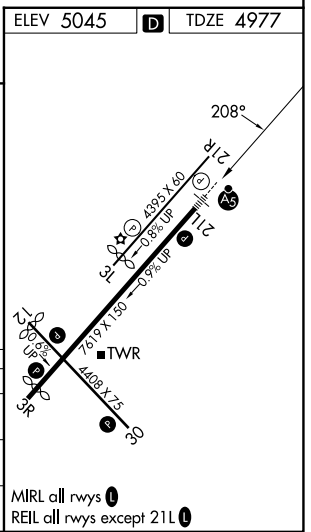

LOC/DME I-PRC 108.5 Chan 22	APP CRS 208°	Rwy Ldg 7619 TDZE 4977 Apt Elev 5045
--	------------------------	---

ILS or LOC/DME RWY 21L

PRESCOTT RGNL/ERNEST A LOVE FLD (PRC)

	Circling Rwy 3L, 12, 30 NA at night.	MALS R 	MISSED APPROACH: Climb to 5400 then climbing right turn direct DRK VORTAC and DRK VORTAC R-305 to 9000, then right turn direct DRK VORTAC and hold.	
			ATIS 127.2	PHOENIX APP CON 133.575 281.55

CATEGORY	A	B	C	D
S-ILS 21L	5177-1/2		200 (200-1/2)	
S-LOC 21L	5380-1/2	403 (400-1/2)	5380-3/4	403 (400-3/4)
CIRCLING	5540-1 495 (500-1)	5760-1 715 (800-1)	6080-3 1035 (1100-3)	6680-3 1635 (1700-3)

SW-4, 14 MAY 2026 to 11 JUN 2026