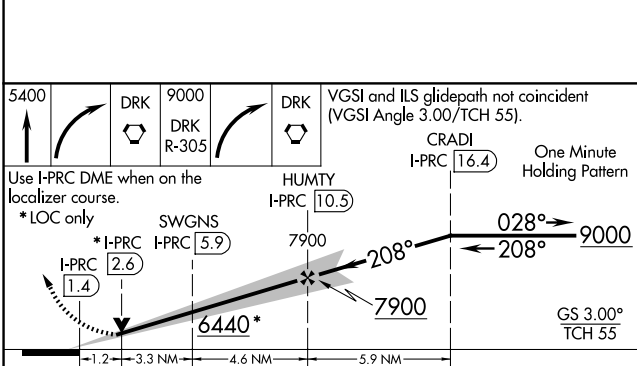

LOC/DME I-PRC 108.5 Chan 22	APP CRS 208°	Rwy Ldg 7619 TDZE 4977 Apt Elev 5045
--	------------------------	---

ILS or LOC/DME RWY 21L

PRESCOTT RGNL/ERNEST A LOVE FLD (PRC)

	Circling Rwy 3L, 12, 30 NA at night.	MALS R 	MISSED APPROACH: Climb to 5400 then climbing right turn direct DRK VORTAC and DRK VORTAC R-305 to 9000, then right turn direct DRK VORTAC and hold.	
			ATIS 127.2	PHOENIX APP CON 133.575 281.55

CATEGORY	A	B	C	D
S-ILS 21L	5177-1/2		200 (200-1/2)	
S-LOC 21L	5380-1/2	403 (400-1/2)	5380-3/4	403 (400-3/4)
CIRCLING	5540-1 495 (500-1)	5760-1 715 (800-1)	6080-3 1035 (1100-3)	6680-3 1635 (1700-3)

SW-4, 14 MAY 2026 to 11 JUN 2026

SW-4, 14 MAY 2026 to 11 JUN 2026