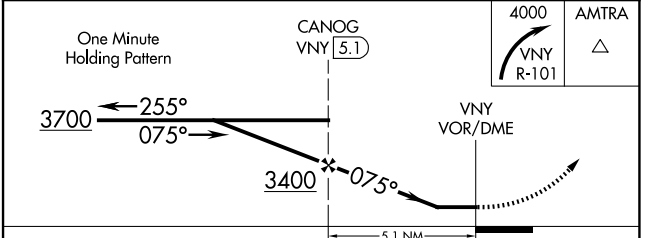

VOR/DME VNY 113.1 Chan 78	APP CRS 075°	Rwy Ldg TDZE Apt Elev	N/A N/A 802
---	------------------------	-----------------------------	--

VOR-A

VAN NUYS (VNY)

⚠ Circling Rwy 16L NA at night. MISSED APPROACH: Climbing right turn to 4000 on VNY VOR/DME R-101 to AMTRA INT./20.2 DME and hold.

ATIS 127.55	SOCAL APP CON 120.4 360.6 (NORTH) 134.2 338.2 (WEST)	VAN NUYS TOWER ★ 119.3 (CTAF) 0 239.0	GND CON 121.7	UNICOM 122.95
-----------------------	--	---	-------------------------	-------------------------