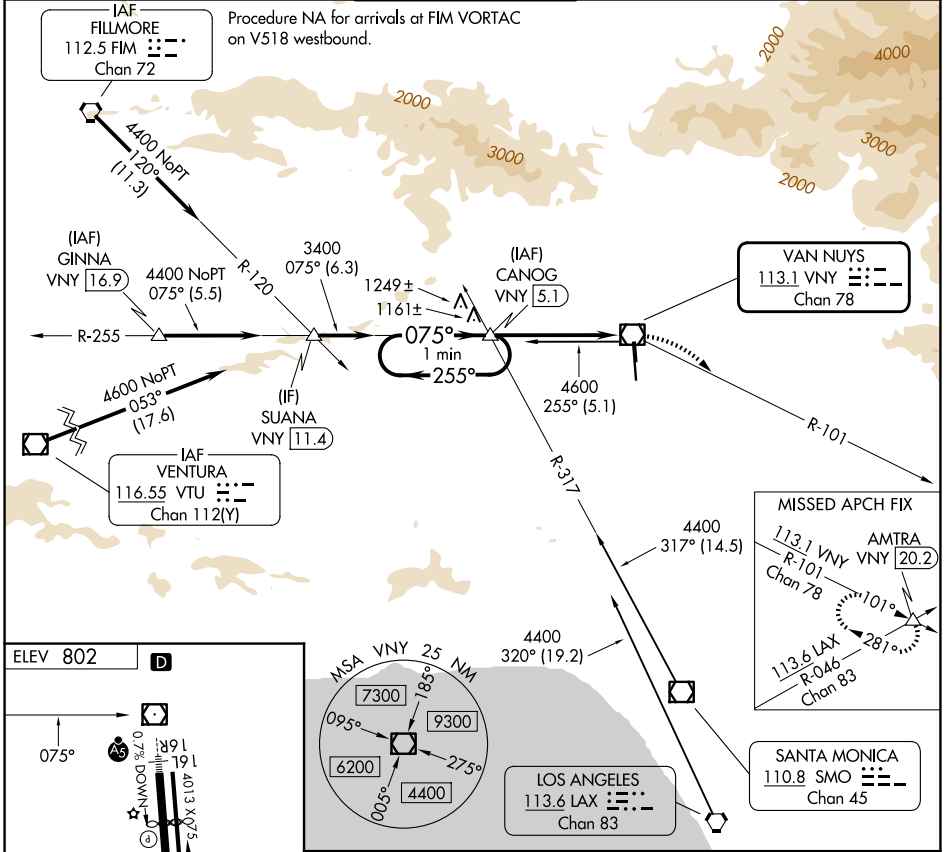

VOR/DME VNY 113.1 Chan 78	APP CRS 075°	Rwy Ldg TDZE Apt Elev	N/A N/A 802
---	------------------------	-----------------------------	--

VOR-A

VAN NUYS (VNY)

⚠ Circling Rwy 16L NA at night. MISSED APPROACH: Climbing right turn to 4000 on VNY VOR/DME R-101 to AMTRA INT./20.2 DME and hold.

ATIS 127.55	SOCAL APP CON 120.4 360.6 (NORTH) 134.2 338.2 (WEST)	VAN NUYS TOWER ★ 119.3 (CTAF) 0 239.0	GND CON 121.7	UNICOM 122.95
-----------------------	--	---	-------------------------	-------------------------

CATEGORY	A	B	C	D
CIRCLING	1500-1	698 (700-1)	1500-2 698 (700-2)	2060-3 1258 (1300-3)

SW-3, 14 MAY 2026 to 11 JUN 2026

SW-3, 14 MAY 2026 to 11 JUN 2026