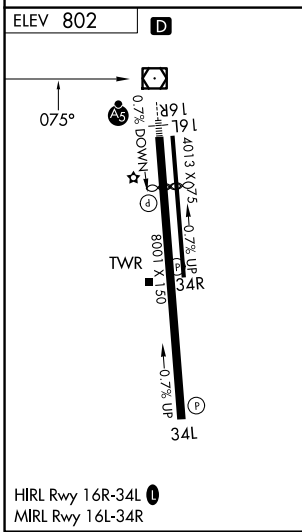

VOR/DME VNY 113.1 Chan 78	APP CRS 075°	Rwy Ldg TDZE Apt Elev	N/A N/A 802
---	------------------------	-----------------------------	--

VOR-A

VAN NUYS (VNY)

⚠ Circling Rwy 16L NA at night. MISSED APPROACH: Climbing right turn to 4000 on VNY VOR/DME R-101 to AMTRA INT./20.2 DME and hold.

ATIS 127.55	SOCAL APP CON 120.4 360.6 (NORTH) 134.2 338.2 (WEST)	VAN NUYS TOWER ★ 119.3 (CTAF) 0 239.0	GND CON 121.7	UNICOM 122.95
-----------------------	--	---	-------------------------	-------------------------