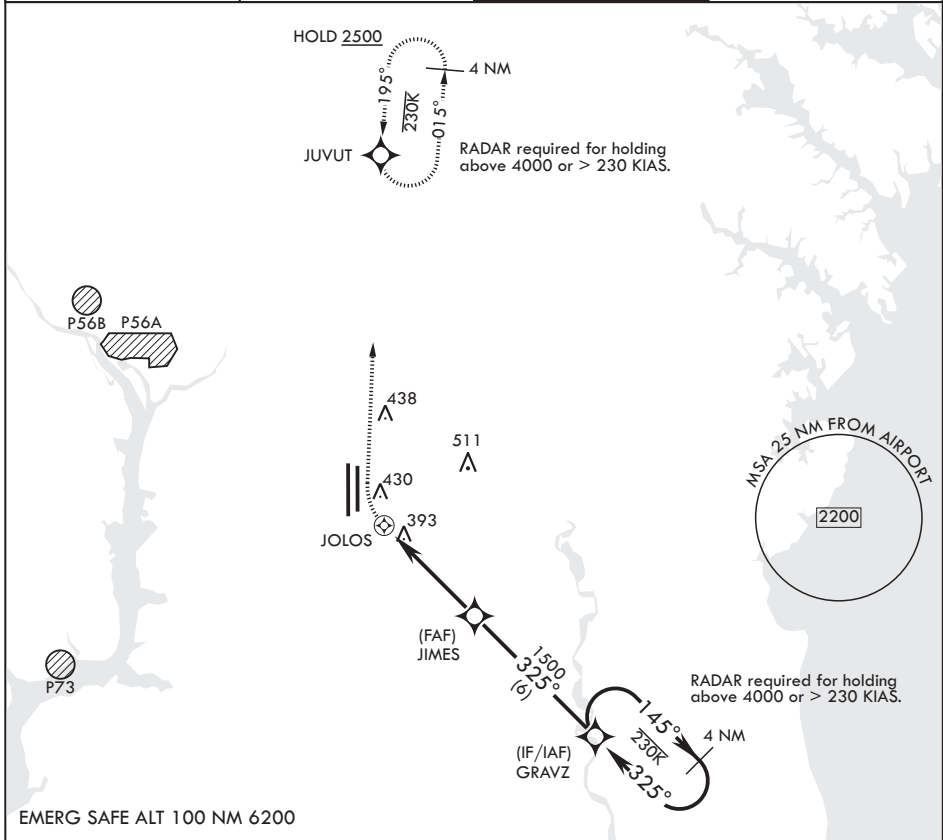

CAMP SPRINGS, MARYLAND

RNAV (GPS)-A

(USAF) JOINT BASE ANDREWS (ANDREWS AFB) (KADW)

APCH CRS 325°	Rwy Idg TDZE Arprt Elev	N/A N/A 280
-------------------------	-------------------------------	--------------------------

DME/DME RNP - 0.3 NA

MISSED APPROACH: Climbing right turn to 2500 direct JUVUT and hold.

* Circling not authorized W of Rwy 1L-19R.

ATIS 133.675 251.05	POTOMAC APP CON 128.0 335.5	TOWER 118.4 349.0	GND CON 121.8 275.8
-------------------------------	---------------------------------------	-----------------------------	-------------------------------

CATEGORY	A	B	C	D	E
CIRCLING*	780-1¼ 501 (600-1¼)		780-1½ 501 (600-1½)	840-2 561 (600-2)	

CAMP SPRINGS, MARYLAND

38°49'N - 76°52'W JOINT BASE ANDREWS (ANDREWS AFB) (KADW)

Amdt 1 18MAY23

RNAV (GPS)-A

NE-3, 14 MAY 2026 to 11 JUN 2026

NE-3, 14 MAY 2026 to 11 JUN 2026