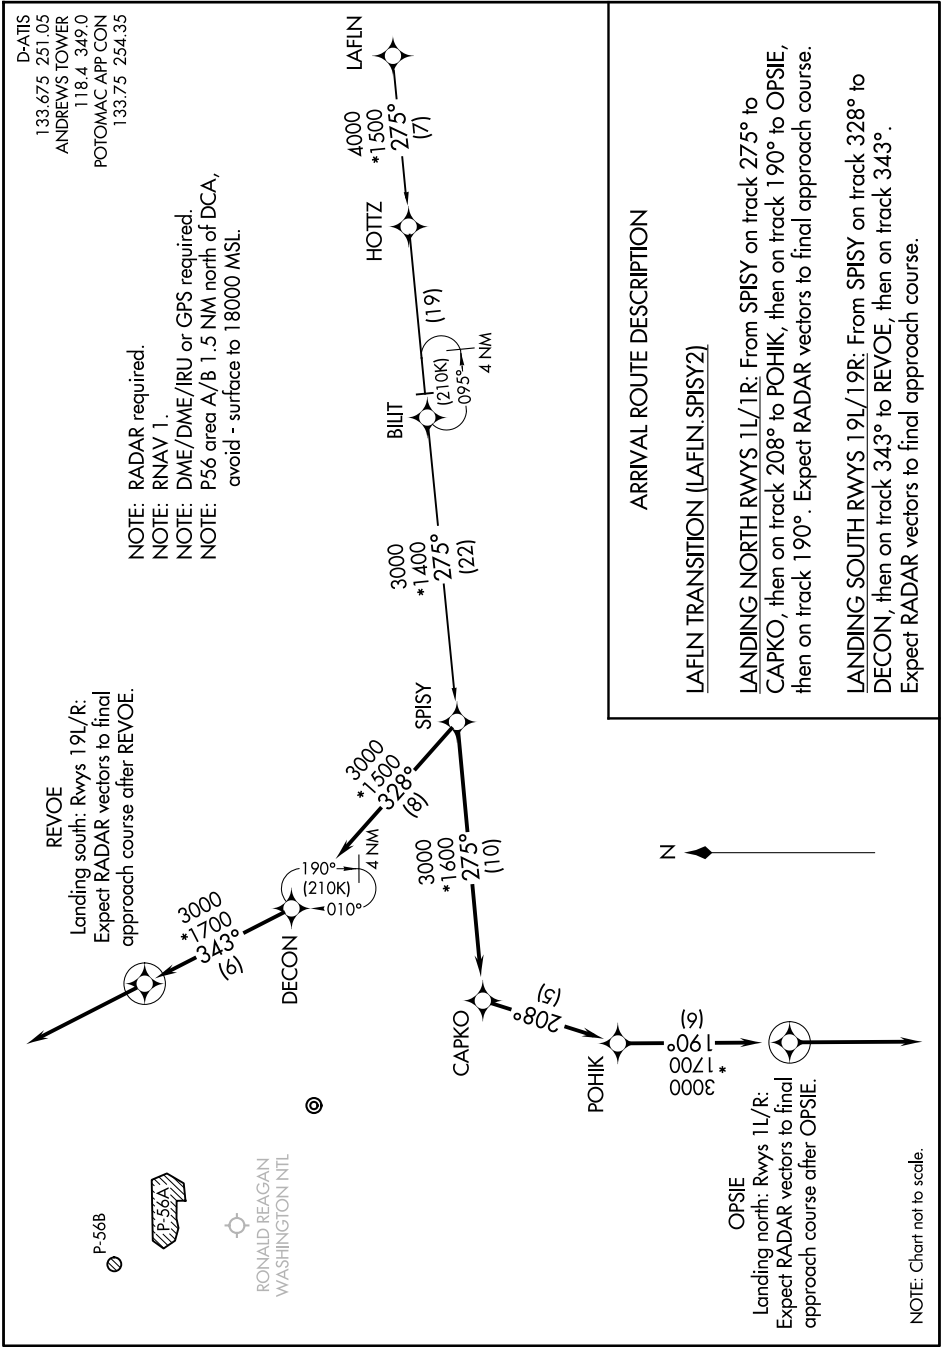

SPISY TWO ARRIVAL (RNAV)

CAMP SPRINGS, MARYLAND

NE-3, 14 MAY 2026 to 11 JUN 2026

NE-3, 14 MAY 2026 to 11 JUN 2026

SPISY TWO ARRIVAL (RNAV)

CAMP SPRINGS, MARYLAND