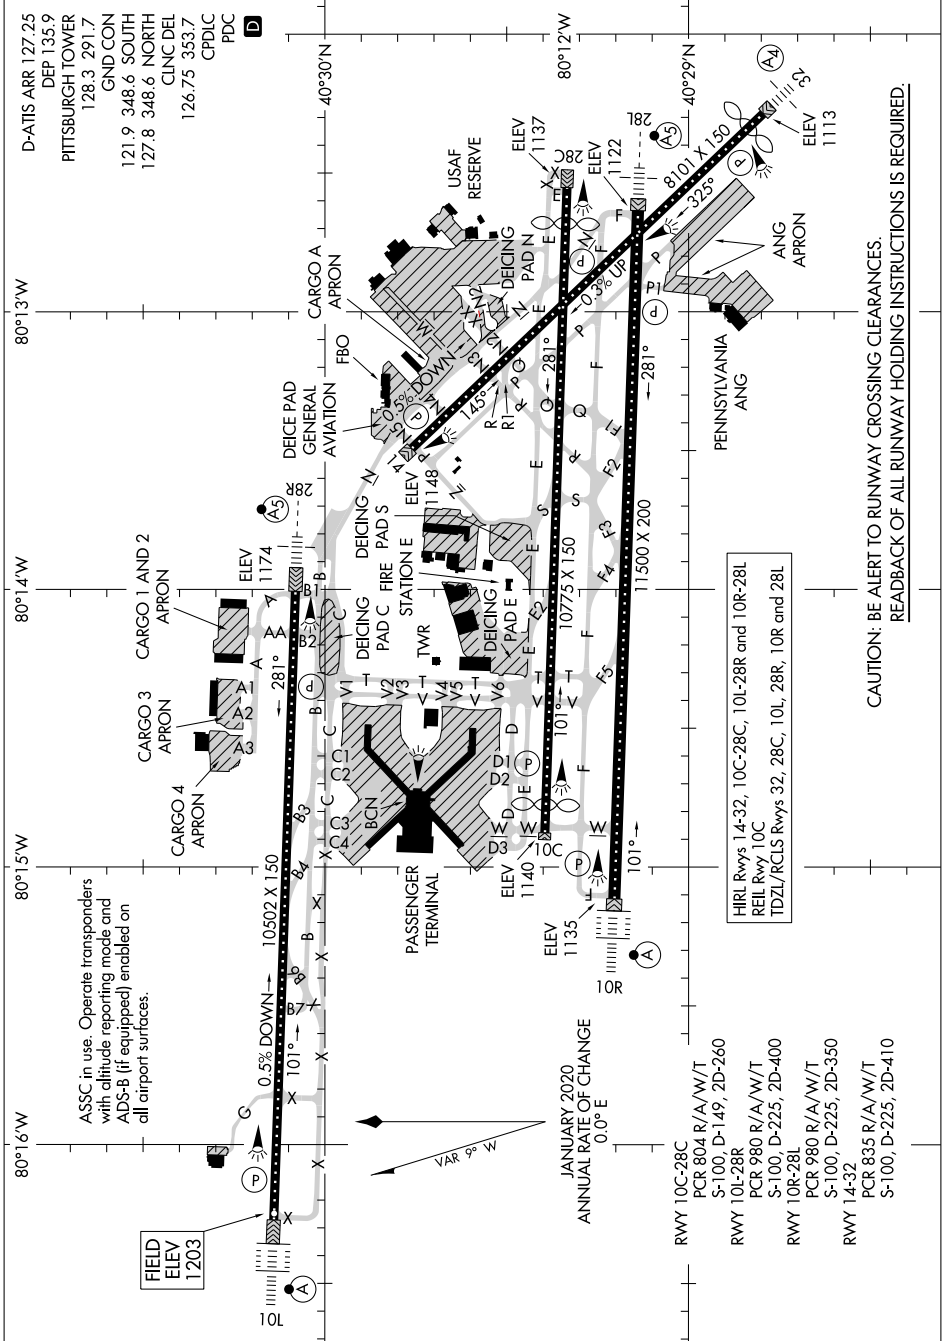

AIRPORT DIAGRAM

AL-570 (FAA)

PITTSBURGH INTL (PIT)
PITTSBURGH, PENNSYLVANIA

NE-4, 14 MAY 2026 to 11 JUN 2026

AIRPORT DIAGRAM

PITTSBURGH, PENNSYLVANIA
PITTSBURGH INTL (PIT)

NE-4, 14 MAY 2026 to 11 JUN 2026