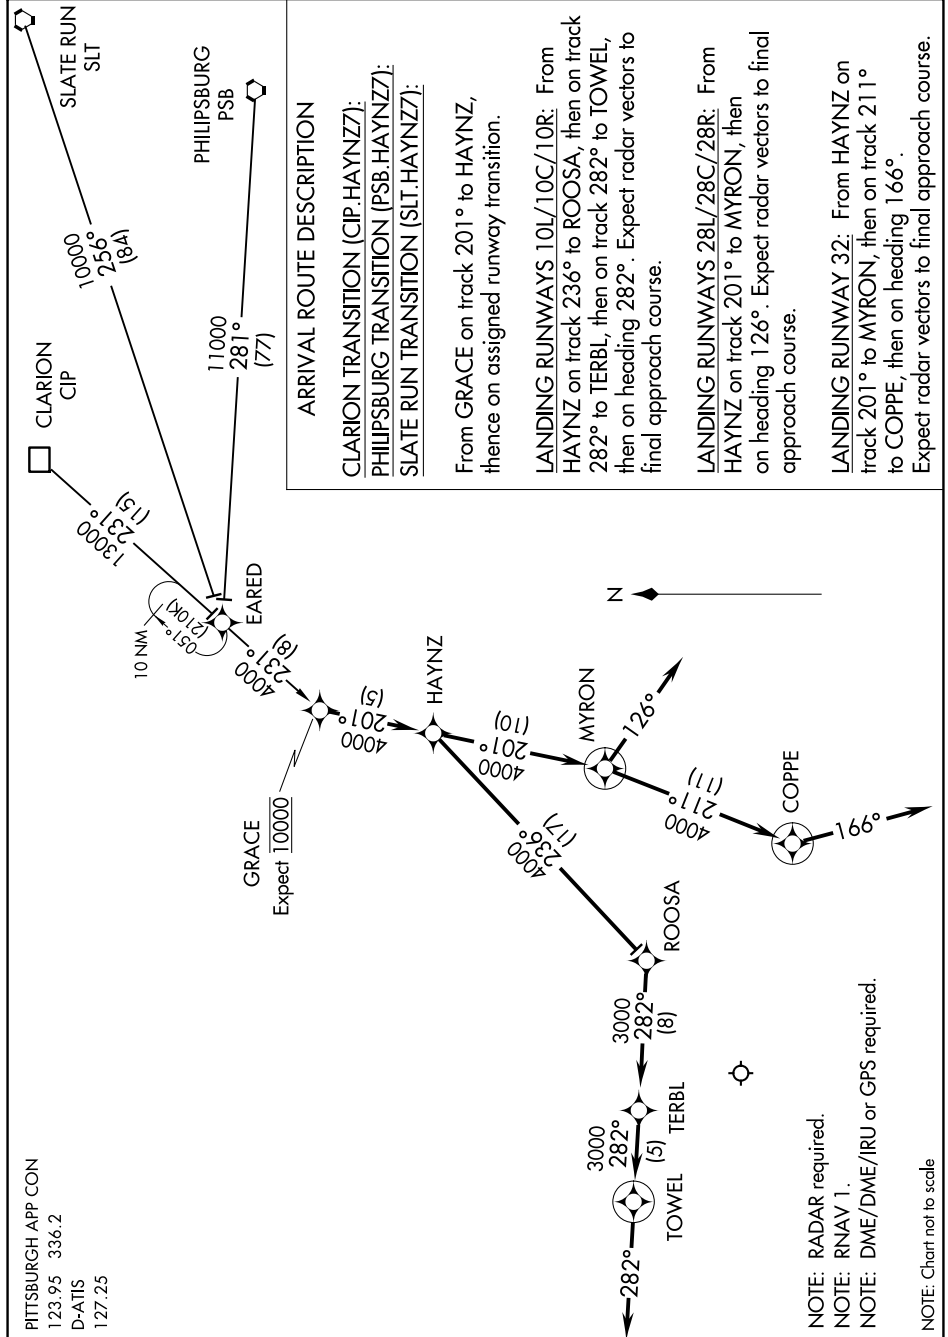

HAYNZ SEVEN ARRIVAL (RNAV)

NE-4, 14 MAY 2026 to 11 JUN 2026

PITTSBURGH APP CON
123.95 336.2
D-ATIS
127.25

NOTE: RADAR required.
 NOTE: RNAV 1.
 NOTE: DME/DME/IRU or GPS required.
 NOTE: Chart not to scale

NE-4, 14 MAY 2026 to 11 JUN 2026

HAYNZ SEVEN ARRIVAL (RNAV)