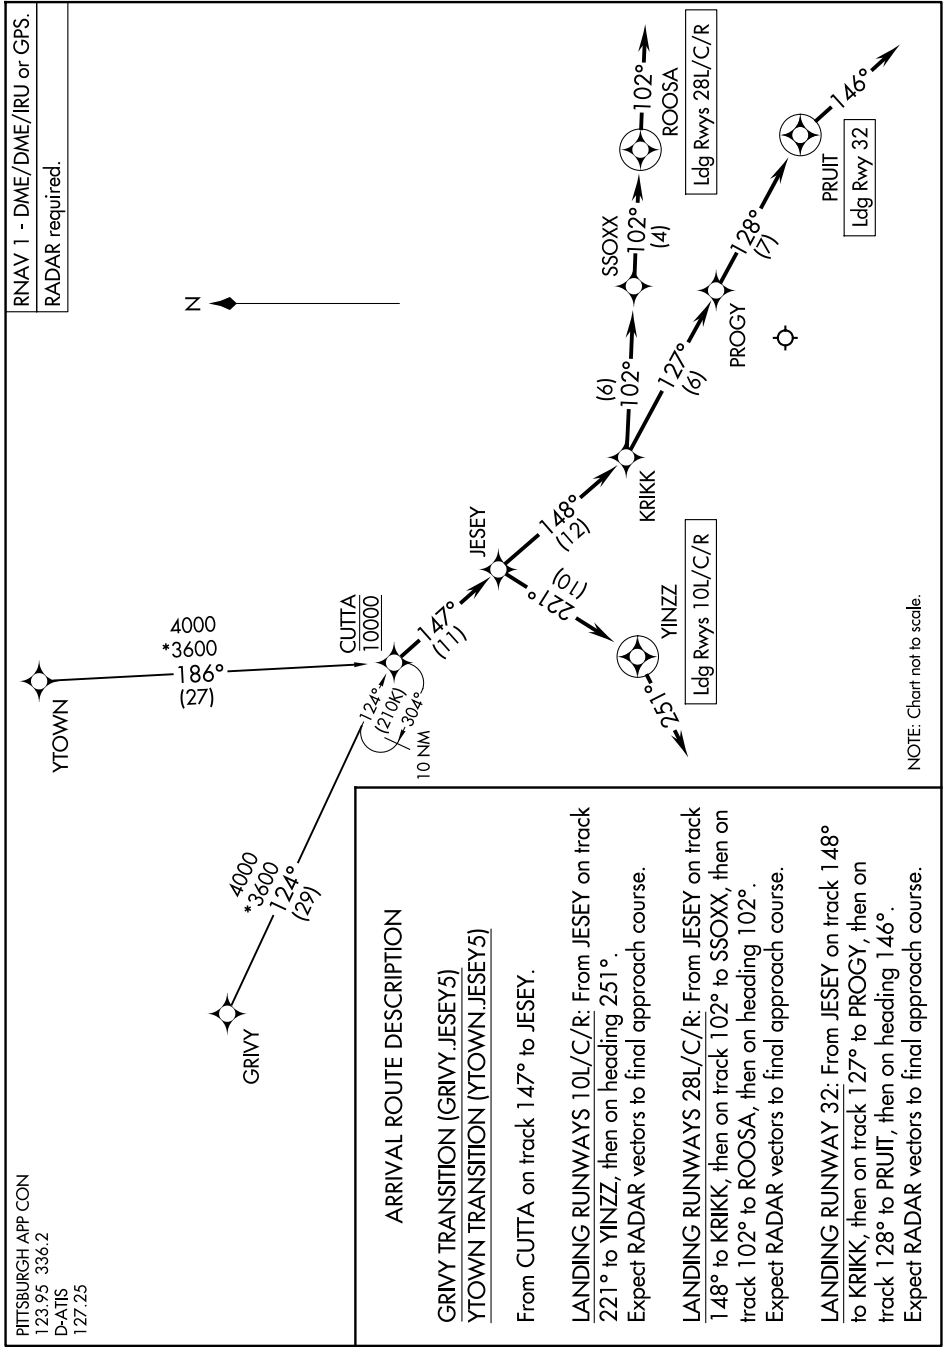

(CUTTA.JESEY5) 24361

AL-570 (FAA)

PITTSBURGH INTL (PIT)
PITTSBURGH, PENNSYLVANIA

JESEY FIVE ARRIVAL (RNAV)

PITTSBURGH APP CON
123.95 336.2
D-ATIS
127.25

JESEY FIVE ARRIVAL (RNAV)

(CUTTA.JESEY5) 26DEC24

PITTSBURGH, PENNSYLVANIA
PITTSBURGH INTL (PIT)

NOTE: Chart not to scale.

NE-4, 14 MAY 2026 to 11 JUN 2026

NE-4, 14 MAY 2026 to 11 JUN 2026

RNAV 1 - DME/DME/IRU or GPS.
RADAR required.