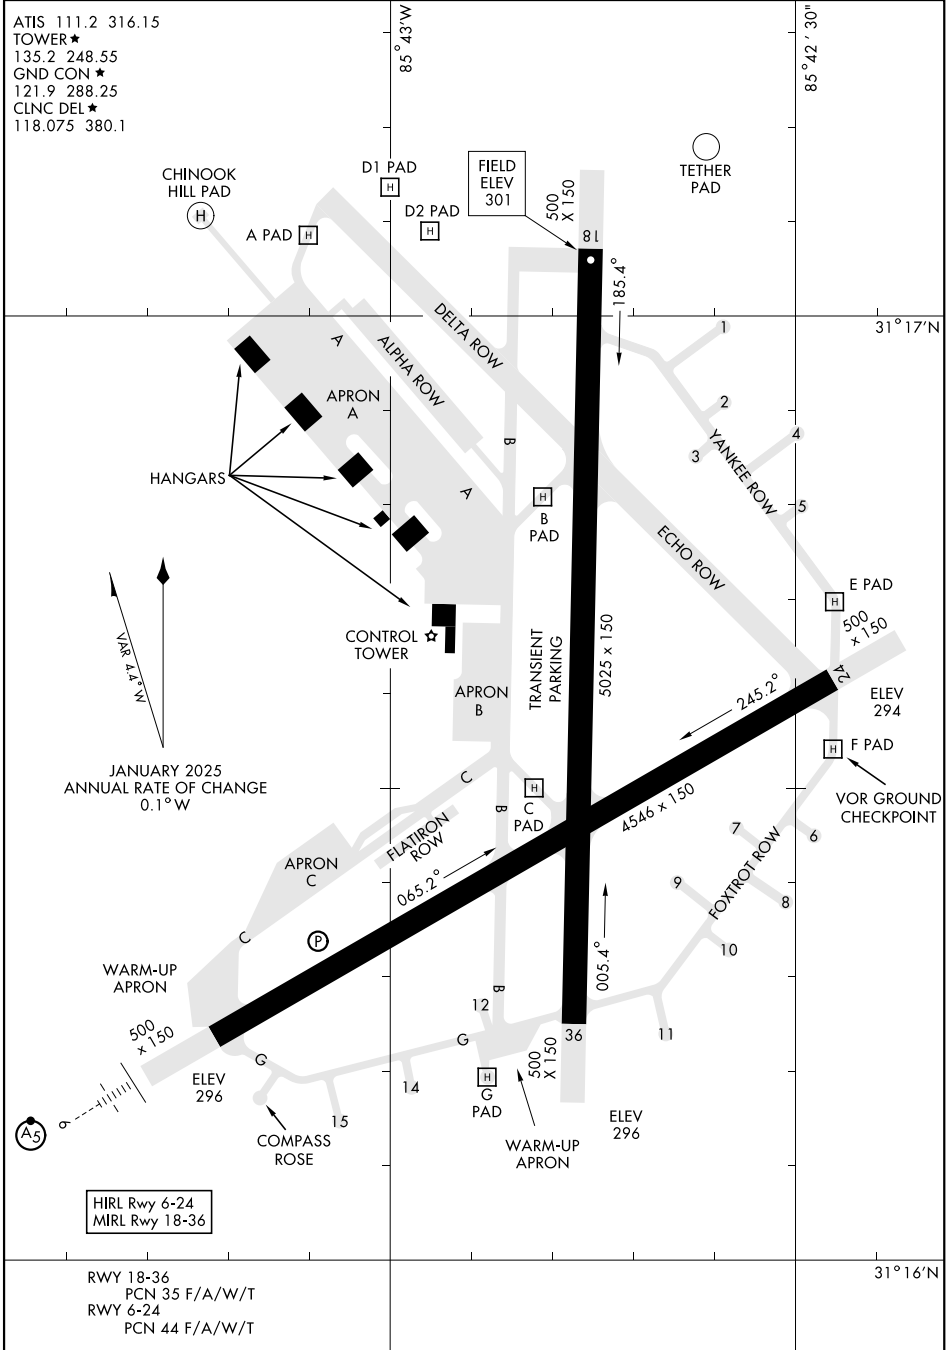

AIRPORT DIAGRAM

ATIS 111.2 316.15
 TOWER ★
 135.2 248.55
 GND CON ★
 121.9 288.25
 CLNC DEL ★
 118.075 380.1

SE-4, 14 MAY 2026 to 11 JUN 2026

SE-4, 14 MAY 2026 to 11 JUN 2026

AIRPORT DIAGRAM