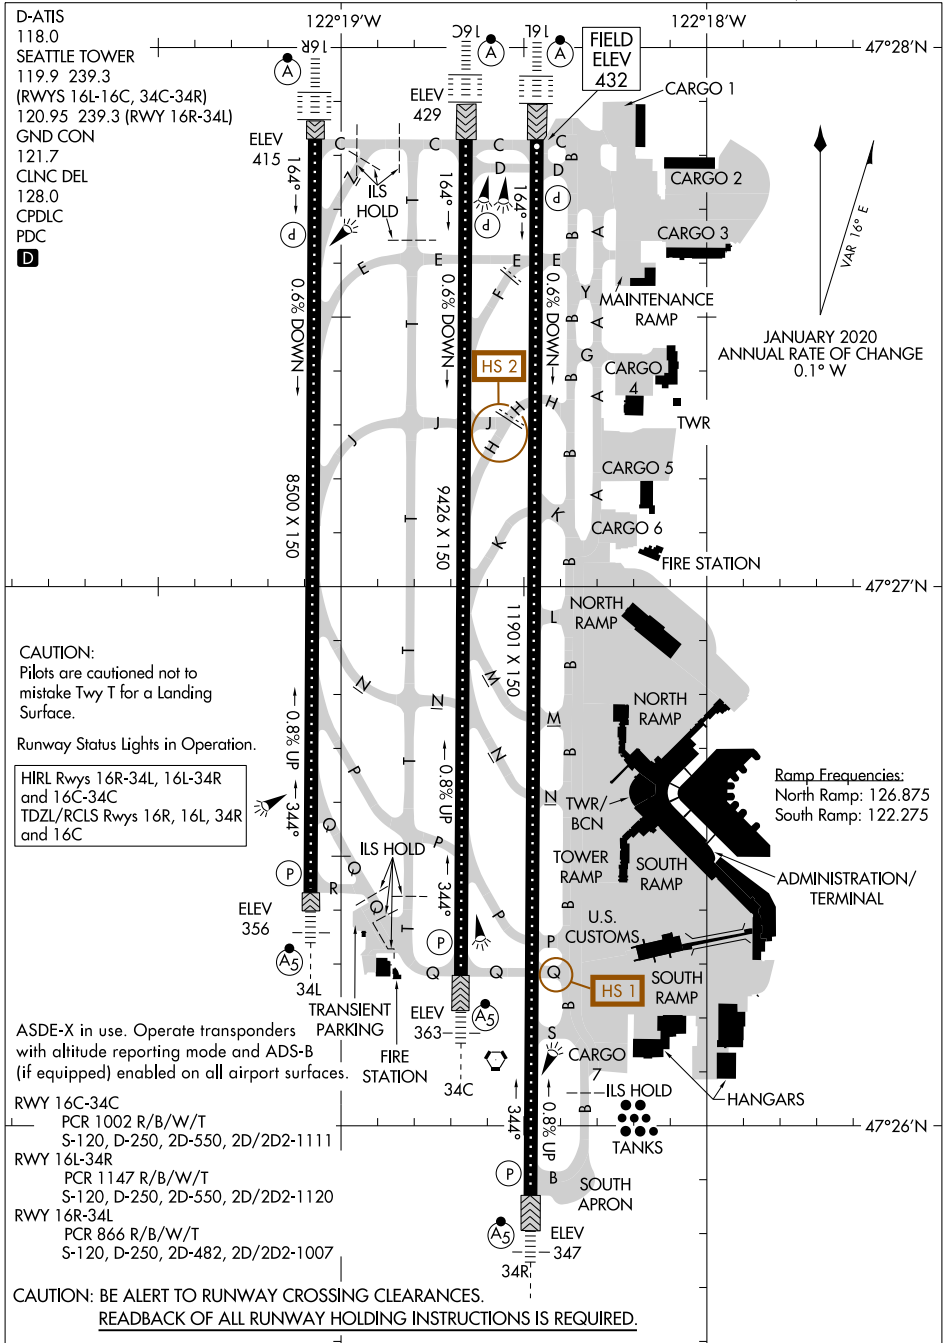

# AIRPORT DIAGRAM

AL-582 (FAA)

SEATTLE-TACOMA INTL (SEA)  
SEATTLE, WASHINGTON

NW-1, 14 MAY 2026 to 11 JUN 2026

NW-1, 14 MAY 2026 to 11 JUN 2026

# AIRPORT DIAGRAM

SEATTLE, WASHINGTON  
SEATTLE-TACOMA INTL (SEA)