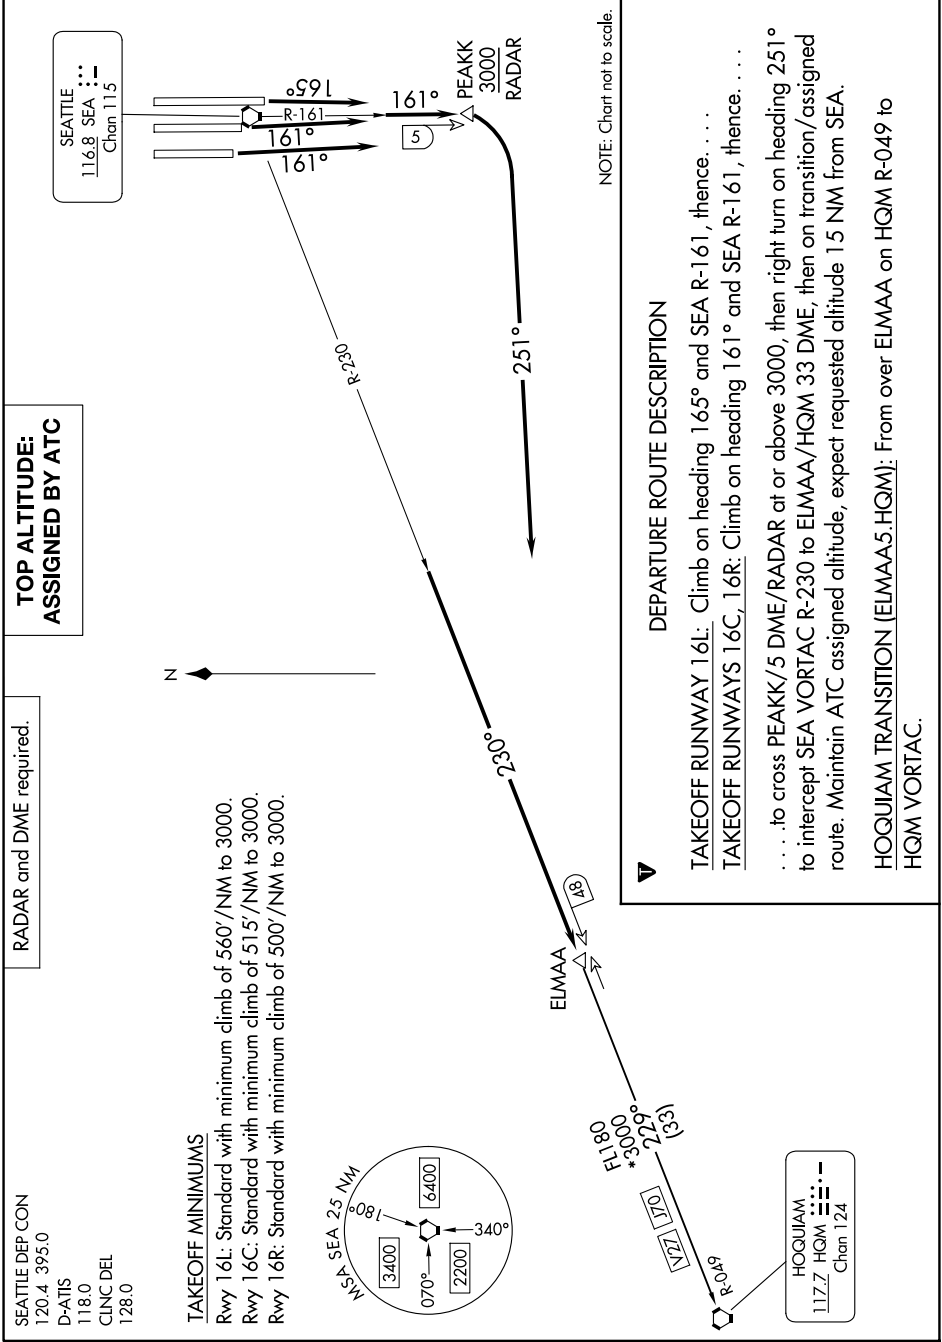

ELMAA FIVE DEPARTURE

AL-582 (FAA)

SEATTLE-TACOMA INTL (SEA)
SEATTLE, WASHINGTON

NW-1, 14 MAY 2026 to 11 JUN 2026

ELMAA FIVE DEPARTURE

NW-1, 14 MAY 2026 to 11 JUN 2026