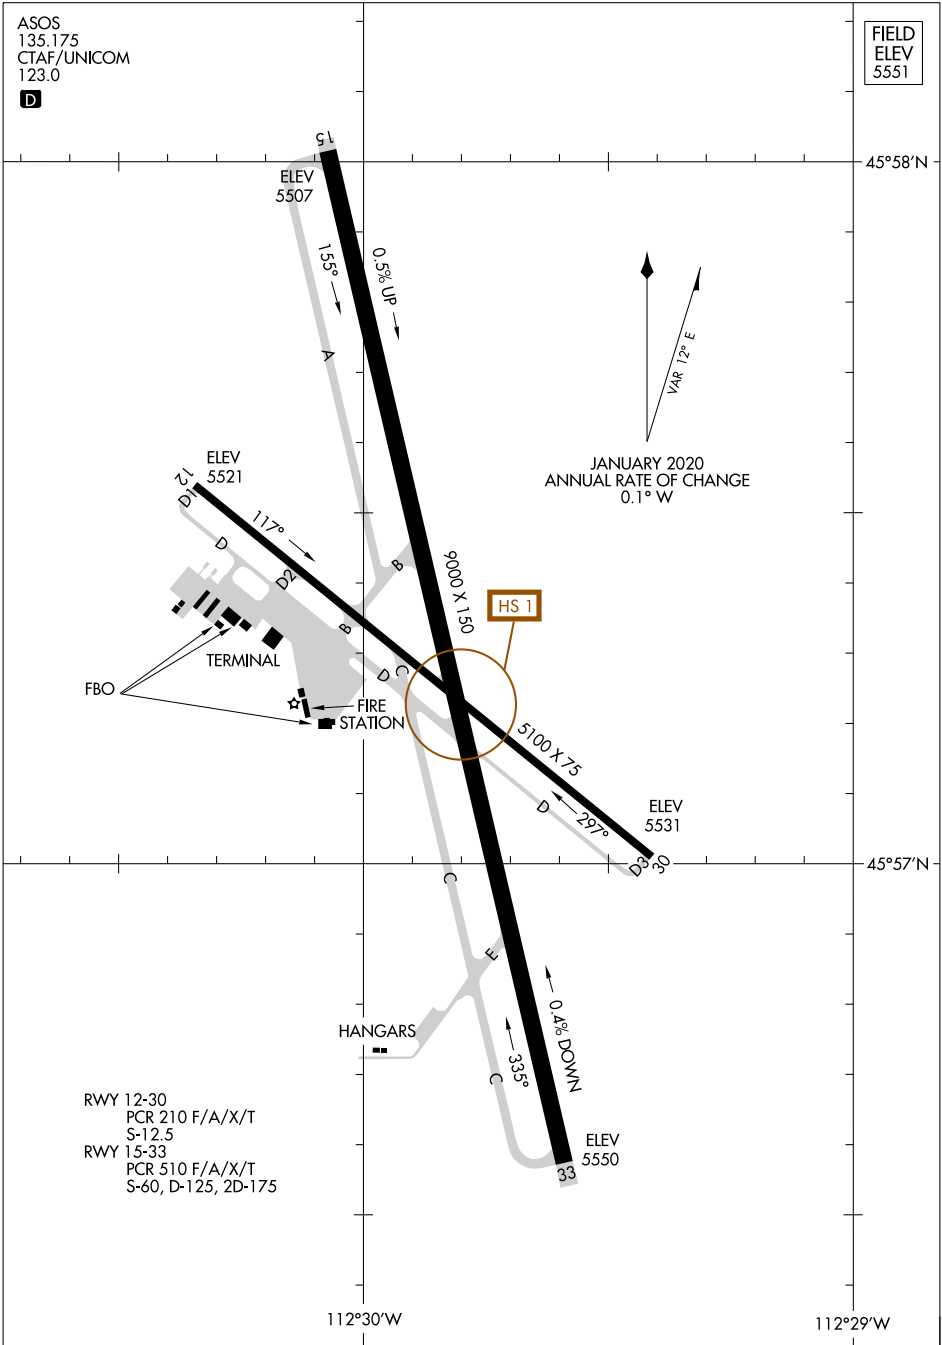

AIRPORT DIAGRAM

AL-588 (FAA)

BERT MOONEY (BTM)
BUTTE, MONTANA

ASOS
135.175
CTAF/UNICOM
123.0

FIELD
ELEV
5551

NW-1, 14 MAY 2026 to 11 JUN 2026

NW-1, 14 MAY 2026 to 11 JUN 2026

ASOS
135.175
CTAF/UNICOM
123.0

FIELD
ELEV
5551

NW-1, 14 MAY 2026 to 11 JUN 2026

NW-1, 14 MAY 2026 to 11 JUN 2026

ELEV 5507
155°
A
ELEV 5521
117°
B
TERMINAL
FBO
FIRE STATION

9000 X 150

HS 1

5100 X 75

ELEV 5531

HANGARS

RWY 12-30
PCR 210 F/A/X/T
S-12.5
RWY 15-33
PCR 510 F/A/X/T
S-60, D-125, 2D-175

ELEV 5550

112°30'W

112°29'W

AIRPORT DIAGRAM

BUTTE, MONTANA
BERT MOONEY (BTM)