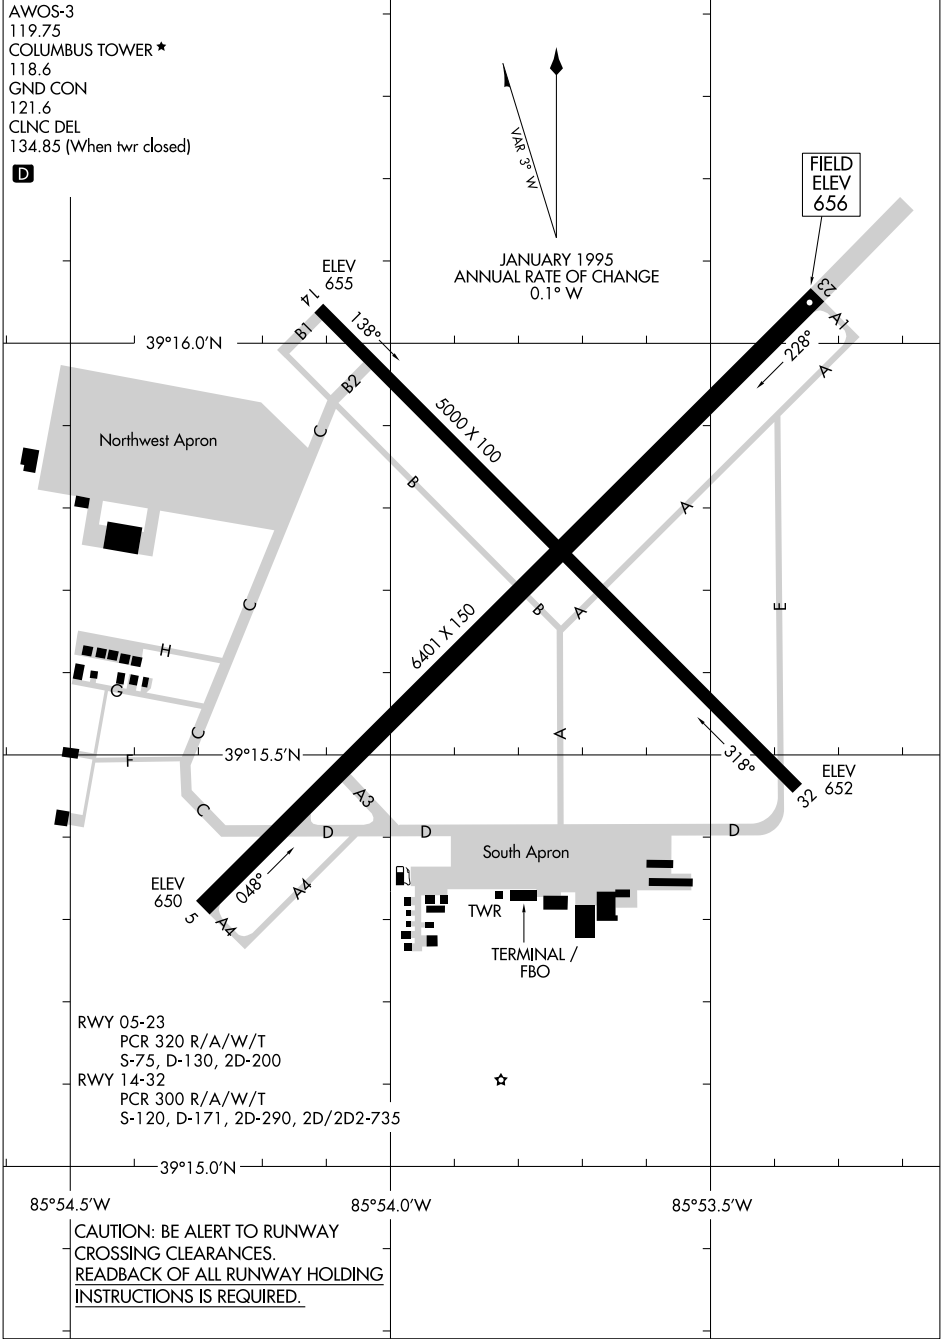

AIRPORT DIAGRAM

COLUMBUS MUNI (BAK)
COLUMBUS, INDIANA

AL-594 (FAA)

EC-2, 14 MAY 2026 to 11 JUN 2026

EC-2, 14 MAY 2026 to 11 JUN 2026

AIRPORT DIAGRAM

COLUMBUS, INDIANA
COLUMBUS MUNI (BAK)