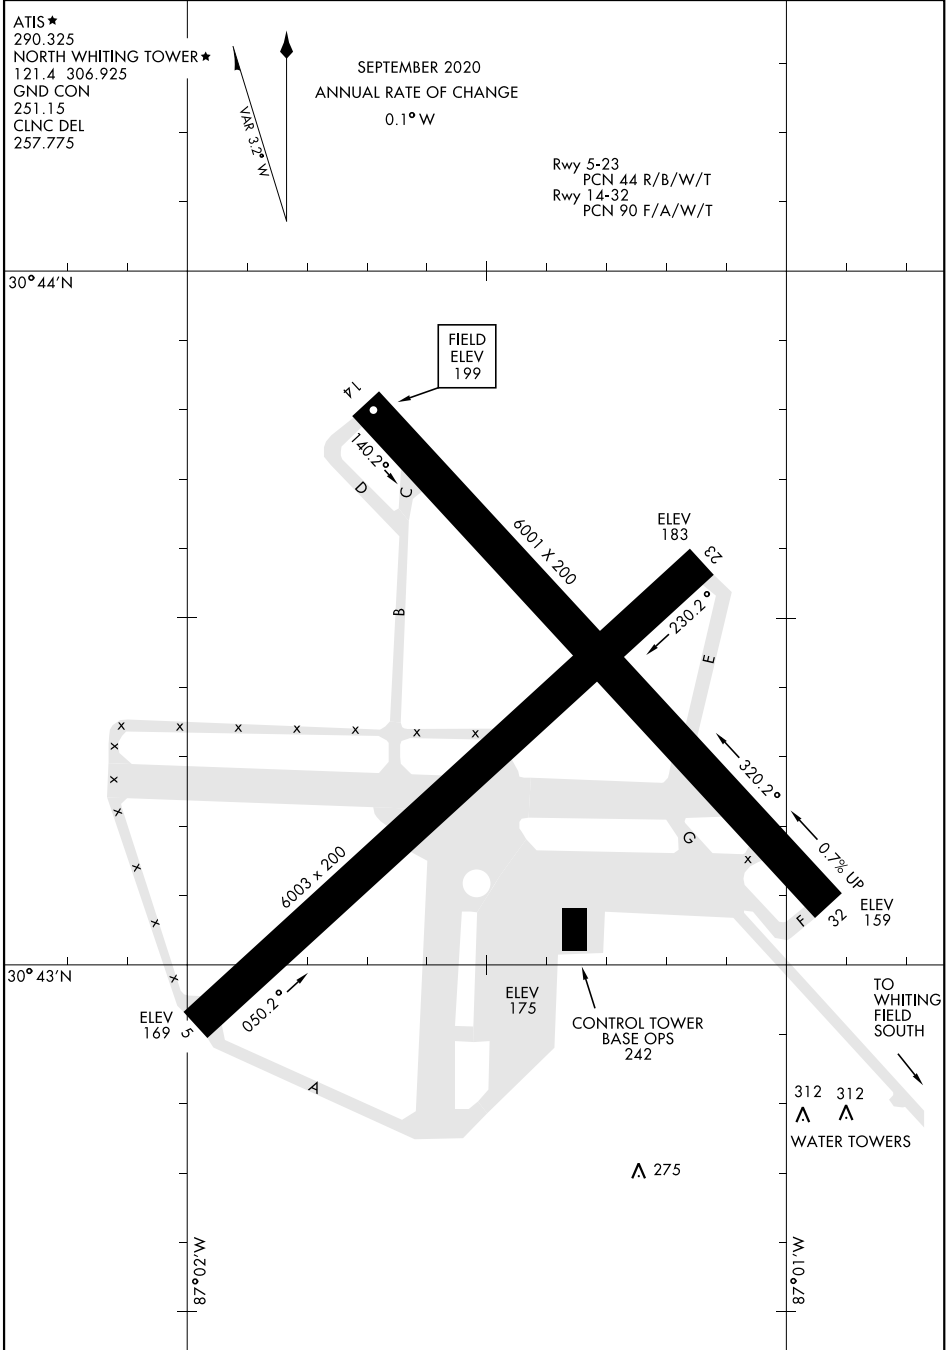

AIRPORT DIAGRAM

[USN]

WHITING FLD NAS-NORTH (KNSE)

MILTON, FLORIDA

ATIS ★
 290.325
 NORTH WHITING TOWER ★
 121.4 306.925
 GND CON
 251.15
 CLNC DEL
 257.775

SEPTEMBER 2020
 ANNUAL RATE OF CHANGE
 0.1° W

Rwy 5-23
 PCN 44 R/B/W/T
 Rwy 14-32
 PCN 90 F/A/W/T

30° 44' N

30° 43' N

SE-3, 14 MAY 2026 to 11 JUN 2026

SE-3, 14 MAY 2026 to 11 JUN 2026

AIRPORT DIAGRAM

MILTON, FLORIDA
WHITING FLD NAS-NORTH (KNSE)