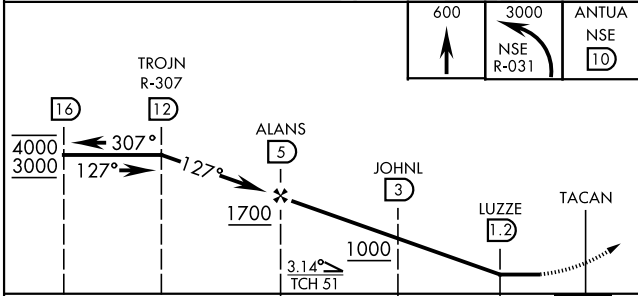

MILTON, FLORIDA

TACAN RWY 14

TACAN NSE Chan 70	APCH CRS 127°	Rwy Idg TDZE Arpt Elev 6001 199 199
-----------------------------	-------------------------	---

[USN]

WHITING FLD NAS - NORTH (KNSE)

▼ * Circling not authorized S of Rwy 5 and 32.

MALS R (A5)

MISSED APPROACH: Climb to 600, then climbing left turn to 3000, intercept NSE TACAN R-031 to ANTUA and hold. Continue climb in hold. Contact Pensacola APP CON.

ATIS ★ 290.325	PENSACOLA APP CON 127.35 278.8	NORTH WHITING TOWER ★ 121.4 306.925	GND CON 251.15	CLNC DEL 257.775	ASR
--------------------------	--	--	--------------------------	----------------------------	-----

TACAN RWY 14

SE-3, 14 MAY 2026 to 11 JUN 2026

SE-3, 14 MAY 2026 to 11 JUN 2026