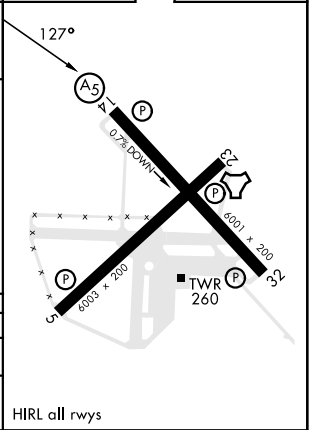

MILTON, FLORIDA

TACAN RWY 14

TACAN NSE Chan 70	APCH CRS 127°	Rwy Idg TDZE Arpt Elev 6001 199 199
-----------------------------	-------------------------	---

[USN]

WHITING FLD NAS - NORTH (KNSE)

▼ * Circling not authorized S of Rwy 5 and 32.

MALS R (A5)

MISSED APPROACH: Climb to 600, then climbing left turn to 3000, intercept NSE TACAN R-031 to ANTUA and hold. Continue climb in hold. Contact Pensacola APP CON.

ATIS ★ 290.325	PENSACOLA APP CON 127.35 278.8	NORTH WHITING TOWER ★ 121.4 306.925	GND CON 251.15	CLNC DEL 257.775	ASR
--------------------------	--	--	--------------------------	----------------------------	-----

CATEGORY	A	B	C	D
S-14		500 - 1	301 (400 - 1)	
CIRCLING*	560-1 361 (400-1)	660-1 461 (500-1)	660-1½ 461 (500-1½)	760-2 561 (600-2)

HIRL all rwy's

MILTON, FLORIDA
Amdt 5 28DEC23

30° 43' N - 87° 01' W

WHITING FLD NAS - NORTH (KNSE)

TACAN RWY 14

SE-3, 14 MAY 2026 to 11 JUN 2026

SE-3, 14 MAY 2026 to 11 JUN 2026