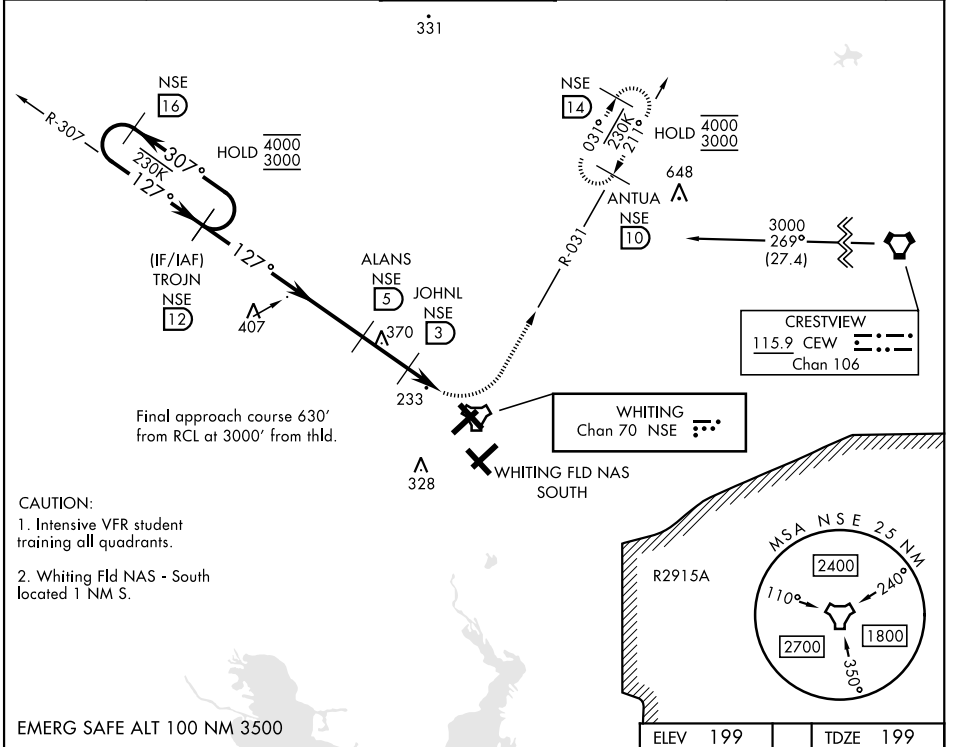

MILTON, FLORIDA

TACAN RWY 14

TACAN NSE Chan 70	APCH CRS 127°	Rwy Idg TDZE Arpt Elev 6001 199 199
-----------------------------	-------------------------	---

[USN]

WHITING FLD NAS - NORTH (KNSE)

▼ * Circling not authorized S of Rwy 5 and 32.

MALS R (A5)

MISSED APPROACH: Climb to 600, then climbing left turn to 3000, intercept NSE TACAN R-031 to ANTUA and hold. Continue climb in hold. Contact Pensacola APP CON.

ATIS ★ 290.325	PENSACOLA APP CON 127.35 278.8	NORTH WHITING TOWER ★ 121.4 306.925	GND CON 251.15	CLNC DEL 257.775	ASR
--------------------------	--	--	--------------------------	----------------------------	-----

CATEGORY	A	B	C	D
S-14		500 - 1	301 (400 - 1)	
CIRCLING*	560-1 361 (400-1)	660-1 461 (500-1)	660-1½ 461 (500-1½)	760-2 561 (600-2)

HIRL all rwy's

MILTON, FLORIDA
Amdt 5 28DEC23

30° 43' N - 87° 01' W

WHITING FLD NAS - NORTH (KNSE)

TACAN RWY 14

SE-3, 14 MAY 2026 to 11 JUN 2026

SE-3, 14 MAY 2026 to 11 JUN 2026