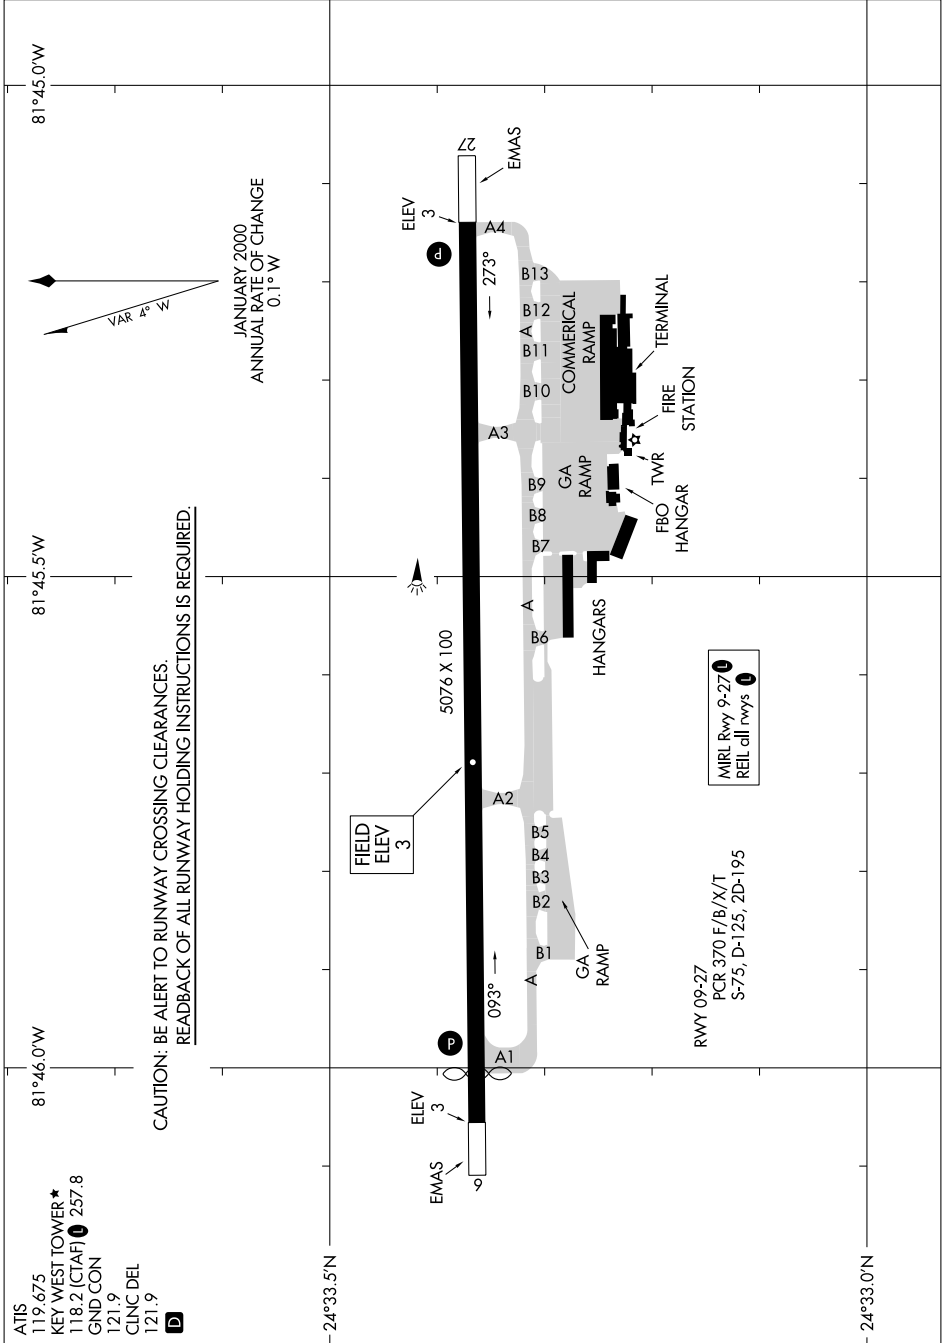

AIRPORT DIAGRAM

AL-606 (FAA)

KEY WEST INTL (EYW)
KEY WEST, FLORIDA

SE-3, 14 MAY 2026 to 11 JUN 2026

SE-3, 14 MAY 2026 to 11 JUN 2026

AIRPORT DIAGRAM

KEY WEST, FLORIDA
KEY WEST INTL (EYW)