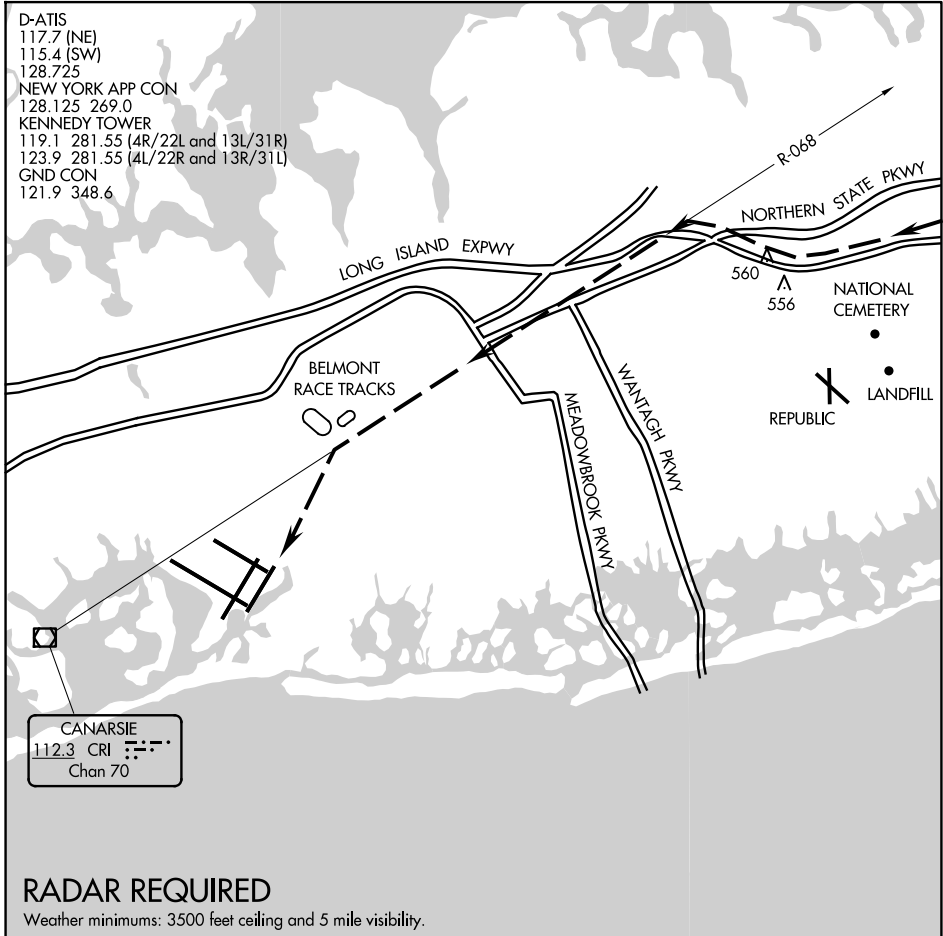

# BELMONT VISUAL RWY 22L

NE-2, 14 MAY 2026 to 11 JUN 2026

NE-2, 14 MAY 2026 to 11 JUN 2026

NM	1	2	3	4	5	6	7	8	9	10	11	12	13	14	15	16	17	18	19	20	21	22	23	24	25
----	---	---	---	---	---	---	---	---	---	----	----	----	----	----	----	----	----	----	----	----	----	----	----	----	----

## BELMONT VISUAL RUNWAY 22L

When cleared for the Belmont Visual Approach to Runway 22L, follow the Long Island Expressway westbound until intercepting CRI R-068 at 3000'. Navigate on CRI R-068 till abeam Belmont Race Track at 1600'. Remain east of Belmont Race Track and proceed direct to JFK Runway 22L.

# BELMONT VISUAL RWY 22L

40°38'N-73°47'W

NEW YORK, NEW YORK  
JOHN F KENNEDY INTL (JFK)