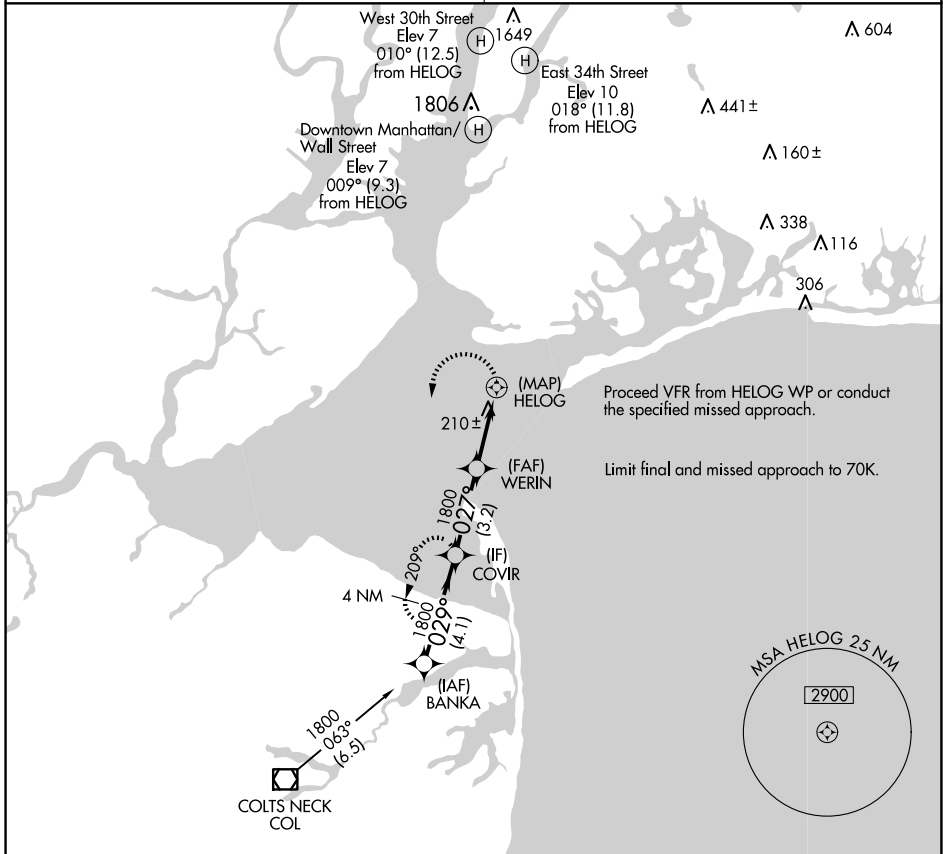

APP CRS <b>027°</b>	Rwy Idg Sfc Elev Apt Elev	N/A <b>33</b> N/A
------------------------	---------------------------------	-------------------------

# COPTER RNAV (GPS) 027°

JOHN F KENNEDY INTL (JFK)

RNP APCH.	MISSED APPROACH: Climbing left turn to 1800 direct COVIR and hold.
▼ ▲ NA	Use John F Kennedy Intl altimeter setting.

(ARR/DEP) <b>128.725</b>	D-ATIS (ARR-NE) <b>117.7</b>	(ARR-SW) <b>115.4</b>	NEW YORK APP CON <b>128.125 269.0</b>
-----------------------------	------------------------------------	--------------------------	--

NE-2, 14 MAY 2026 to 11 JUN 2026

NE-2, 14 MAY 2026 to 11 JUN 2026