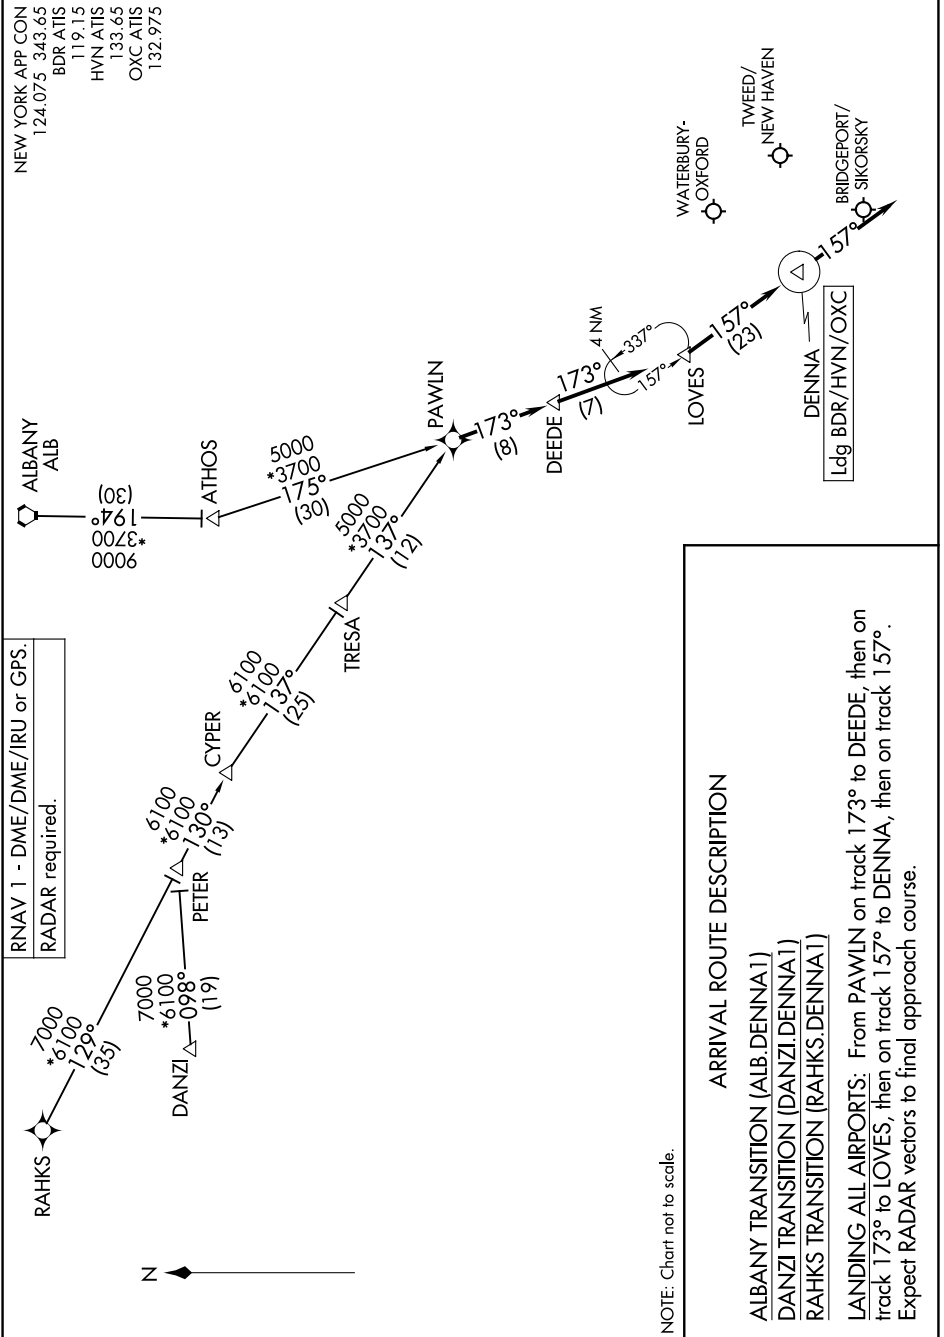

DENNA ONE ARRIVAL (RNAV)

BRIDGEPORT, CONNECTICUT

NE-1, 14 MAY 2026 to 11 JUN 2026

NE-1, 14 MAY 2026 to 11 JUN 2026

DENNA ONE ARRIVAL (RNAV)

BRIDGEPORT, CONNECTICUT